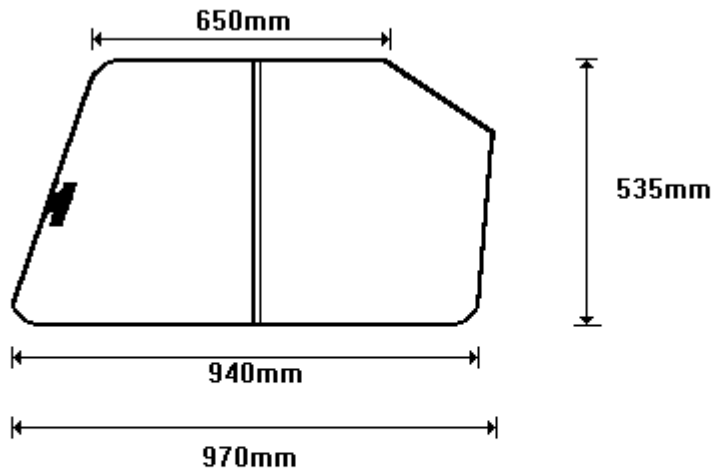

(011) 907 1755/6

CORSA LOW LEVEL UTILITY  
CWAND108  
CWAND108R

TEMP DRW AND/COR/A 2x90° PAR  
SIZE: 338x740 [0.26]

TEMP DRW AND/COR/B AAR  
SIZE: 338x730 [0.26]

General Hinges

(011) 907 1755/6

ISUZU LWB LOW LINE  
CWAND109  
CWAND109R

TEMP ANDY I/A 2x9Ø PAR  
SIZE: 365x676 (0.26)

TEMP 017190/A AAR  
SIZE: 364x814 (0.31)

General Hinges

(011) 907 1755/6

ISUZU DOUBLE CAB LOW LINE  
CWAND110  
CWAND110R

TEMP ANDY I/A 2x9Ø PAR  
SIZE: 365x676 (0.26)

TEMP GH14266 AAR  
SIZE: 366x620 (0.23)

General Hinges

(011) 907 1755/6

**ISUZU COMMERCIAL R RACK**  
**CWAND111**  
**CWAND111R**

**TEMP** ANDY CRR/A 2x90° PAR  
**SIZE:** 510x495 (0.26)

**TEMP** ANDY CRR/B AAR  
**SIZE:** 510x491 (0.26)