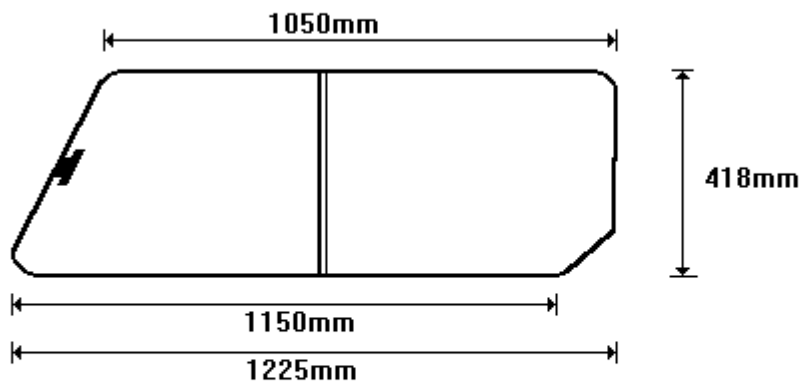

TEMP AIDCLL/B AAR  
SIZE: 374x599 (0.23)

General Hinges

(011) 907 1755/6

**NEW NISSAN DOUBLE CAB SUMMIT**  
**CWAND011G**  
**CWAND011GR**

**TEMP** ANDCS/A 2x9Ø PAR  
**SIZE:** 359x694 (0.26)

**TEMP** ANDCS/B AAR  
**SIZE:** 358x628 (0.24)

General Hinges

(011) 907 1755/6

**ISUZU DOUBLE CAB SUMMIT (AKA "REEF")**  
**CWAND012G**  
**CWAND012GR**

**TEMP** GH REEF1/A 2x9Ø PAR  
**SIZE:** 395x600 (0.24)

**TEMP** GH REEF1/B AAR  
**SIZE:** 395x625 (0.25)