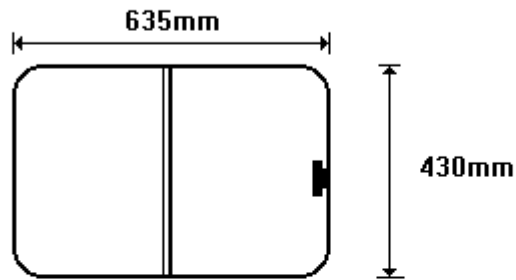

**SHORT ARROW HEAD SUMMIT**  
**CWAND002G**  
**CWAND002GR**

**TEMP** ANDY S/ARROW/A 2x90° PAR  
**SIZE:** 208x447 (0.10)

**TEMP** ANDY S/ARROW/B AAR  
**SIZE:** 208x480 (0.11)

General Hinges

(011) 907 1755/6

LONG ARROW HEAD SUMMIT  
CWAND003G  
CWAND003GR

TEMP ANDY L/ARROW/A 2x9Ø PAR  
SIZE: 206x646 (0.15)

TEMP ANDY L/ARROW/B AAR  
SIZE: 205x700 (0.16)

General Hinges

(011) 907 1755/6

DOUBLE CAB SUMMIT  
CWAND004G  
CWAND004GR

TEMP ANDY D/CAB/A 2x9Ø PAR  
SIZE: 203x592 (0.14)

TEMP ANDY D/CAB/B AAR  
SIZE: 203x574 (0.13)

General Hinges

(011) 907 1755/6

NISSAN SUMMIT  
CWAND005G  
CWAND005GR

TEMP ANDY NISS/SUM/A 2x90° PAR  
SIZE: 406x315 (0.14)

TEMP ANDY NISS/SUM/B AAR  
SIZE: 406x315 (0.14)

General Hinges

(011) 907 1755/6

COLT SUMMIT  
CWAND006G  
CWAND006GR

TEMP ANDY COLT SUM/A 2x90° PAR  
SIZE: 391x650 (0.26)

TEMP ANDY COLT SUM/B AAR  
SIZE: 393x610 (0.25)