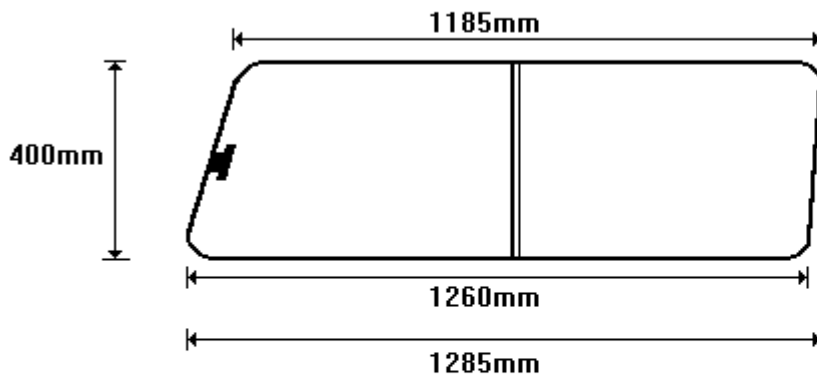

TEMP ANDY I/A 2x90° PAR  
SIZE: 365x676 (0.26)

TEMP 14266/B AAR  
SIZE: 366x620 (0.23)

General Hinges

(011) 907 1755/6

ISUZU D/CAB LOW LINE SUMMIT  
CWAND010G  
CWAND010GR

TEMP AIDCLL/A 2x90° PAR  
SIZE: 374x675 (0.25)

TEMP AIDCLL/B AAR  
SIZE: 374x599 (0.23)

General Hinges

(011) 907 1755/6

**NEW NISSAN DOUBLE CAB SUMMIT**  
**CWAND011G**  
**CWAND011GR**

**TEMP** ANDCS/A 2x9Ø PAR  
**SIZE:** 359x694 (0.26)

**TEMP** ANDCS/B AAR  
**SIZE:** 358x628 (0.24)