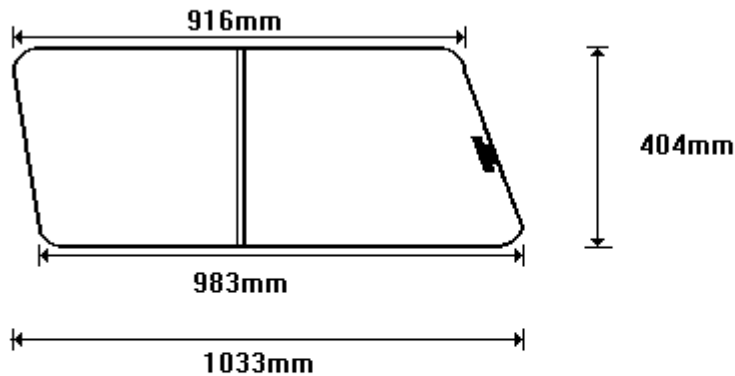

TEMP ANDY ISUZU F/DOOR/A 2x90° PAR  
SIZE: 363x640 (0.24)

TEMP ANDY ISUZU F/DOOR/B AAR  
SIZE: 363x541 (0.21)

General Hinges

(011) 907 1755/6

BANTAM LOW LEVEL  
CWAND106  
CWAND106R

TEMP ANDY CABI/A 2x90° PAR  
SIZE: 377x554 (0.23)