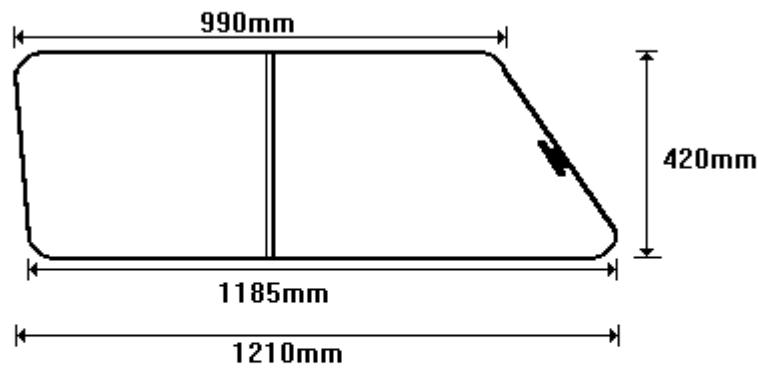

ISUZU DOUBLE CAB REEF
CWAND007G
CWAND007GR

TEMP DEVELSPRUIT/A 2x9Ø PAR
SIZE: 395x662 (0.27)

TEMP DEVELSPRUIT/B AAR
SIZE: 395x530 (0.22)

General Hinges

(011) 907 1755/6