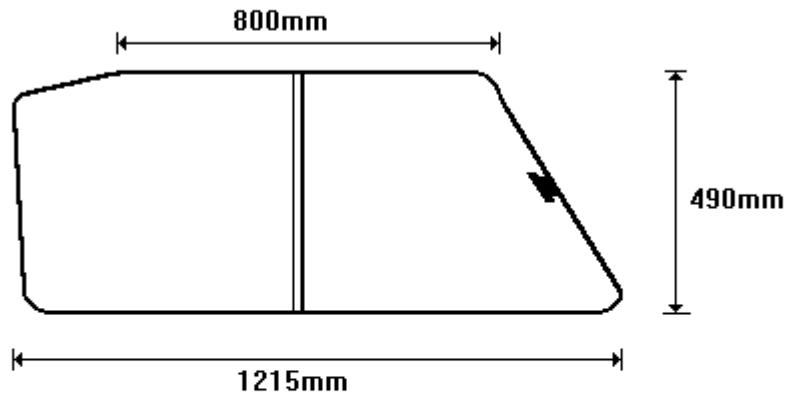

General Hinges

(011) 907 1755/6

**ISUZU DOUBLE CAB SUMMIT (AKA "REEF")**  
**CWAND012G**  
**CWAND012GR**

**TEMP** GH REEF1/A 2x9Ø PAR  
**SIZE:** 395x600 (0.24)

**TEMP** GH REEF1/B AAR  
**SIZE:** 395x625 (0.25)

General Hinges

(011) 907 1755/6

NEW MAZDA COLT LWB SUMMIT  
CWAND013G  
CWAND013GR

TEMP DRW AND112/A 2x9Ø PAR  
SIZE: 375x550 (0.21)

TEMP AND112/B AAR  
SIZE: 374x623 (0.23)

General Hinges

(011) 907 1755/6

ISUZU ECO  
CWAND100  
CWAND100R

TEMP ANDY ISUZU/A 2x9Ø PAR  
SIZE: 466x675 (0.32)

TEMP ANDY ISUZU/B AAR  
SIZE: 466x550 (0.26)

General Hinges

(011) 907 1755/6

**BANTAM ECO STD**  
**CWAND101**  
**CWAND101R**

**TEMP** ANDY BANTAM/A 2x90° PAR  
**SIZE:** 387x424 (0.17)