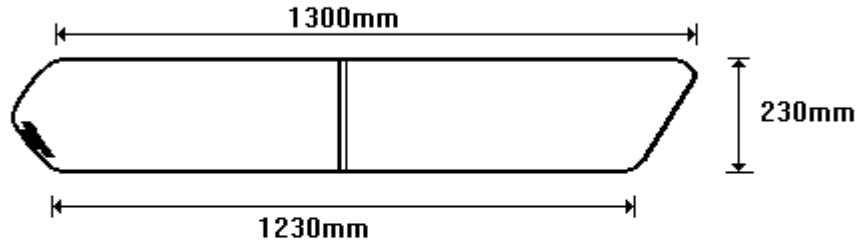

**TOYOTA SUMMIT**  
**CWAND001G**  
**CWAND001GR**

**TEMP** ANDY TOYOTA SUM/A 2x90° PAR  
**SIZE:** 402x638 (0.28)

**TEMP** ANDY TOYOTA SUM/B AAR  
**SIZE:** 402x577 (0.26)

General Hinges

(011) 907 1755/6

**SHORT ARROW HEAD SUMMIT**  
**CWAND002G**  
**CWAND002GR**

**TEMP** ANDY S/ARROW/A 2x90° PAR  
**SIZE:** 208x447 (0.10)

**TEMP** ANDY S/ARROW/B AAR  
**SIZE:** 208x480 (0.11)

General Hinges

(011) 907 1755/6

LONG ARROW HEAD SUMMIT  
CWAND003G  
CWAND003GR

TEMP ANDY L/ARROW/A 2x9Ø PAR  
SIZE: 206x646 (0.15)

TEMP ANDY L/ARROW/B AAR  
SIZE: 205x700 (0.16)

General Hinges

(011) 907 1755/6

DOUBLE CAB SUMMIT  
CWAND004G  
CWAND004GR