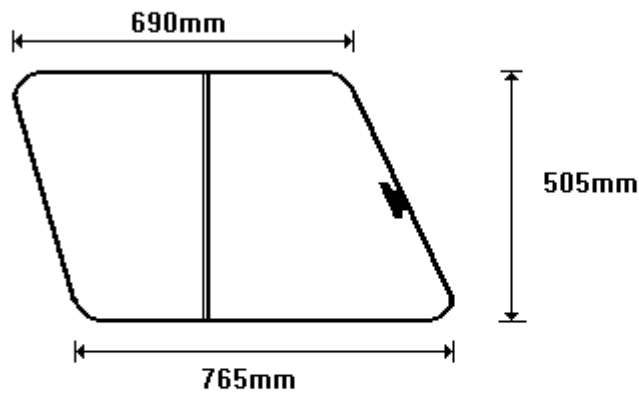

**TEMP** ANDY BANTAM/B AAR  
**SIZE:** 388x307 (0.13)

General Hinges

(011) 907 1755/6

**NISSAN COLT ECONO SAMCOR**  
**CWAND102**  
**CWAND102R**

**TEMP** NISSAN COLT/A 2x90° PAR  
**SIZE:** 488x534 (0.28)

**TEMP** NISSAN COLT/B AAR  
**SIZE:** 489x502 (0.26)

General Hinges

(011) 907 1755/6

TOYOTA ECO  
CWAND103  
CWAND103R

TEMP TOYOTA ECO/A 2x90° PAR  
SIZE: 483x452 (0.24)

TEMP TOYOTA ECO/B AAR  
SIZE: 483x415 (0.21)

General Hinges

(011) 907 1755/6

NISSAN 1400 ECO  
CWAND104  
CWAND104R

TEMP NISSAN 1400/A 2x90° PAR  
SIZE: 402x406 (0.18)

TEMP NISSAN 1400/B AAR  
SIZE: 401x413 (0.18)

General Hinges

(011) 907 1755/6

ISUZU FULL DOOR  
CWAND105  
CWAND105R