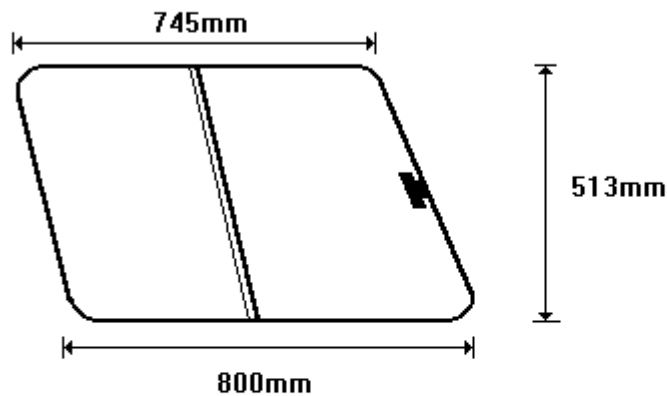

NISSAN COLT ECONO SAMCOR
CWAND102
CWAND102R

TEMP NISSAN COLT/A 2x90° PAR
SIZE: 488x534 (0.28)

TEMP NISSAN COLT/B AAR
SIZE: 489x502 (0.26)

General Hinges

(011) 907 1755/6