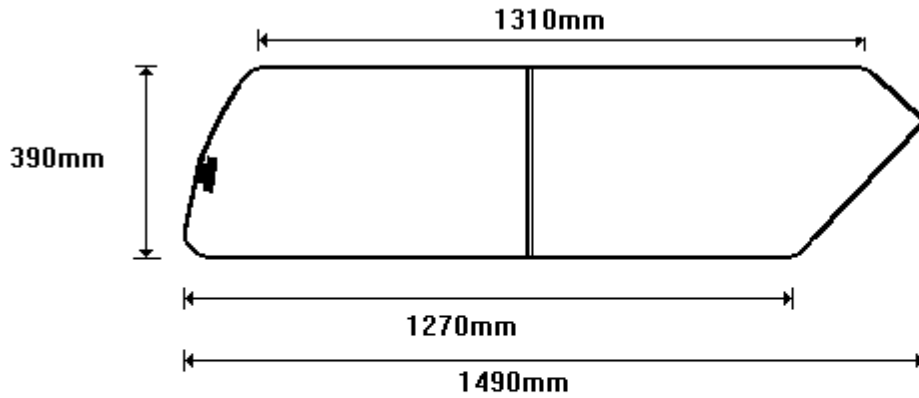

(011) 907 1755/6

CORSA LOW LEVEL UTILITY  
CWAND108  
CWAND108R

TEMP DRW AND/COR/A 2x90° PAR  
SIZE: 338x740 [0.26]

TEMP DRW AND/COR/B AAR  
SIZE: 338x730 [0.26]

General Hinges

(011) 907 1755/6

ISUZU LWB LOW LINE  
CWAND109  
CWAND109R