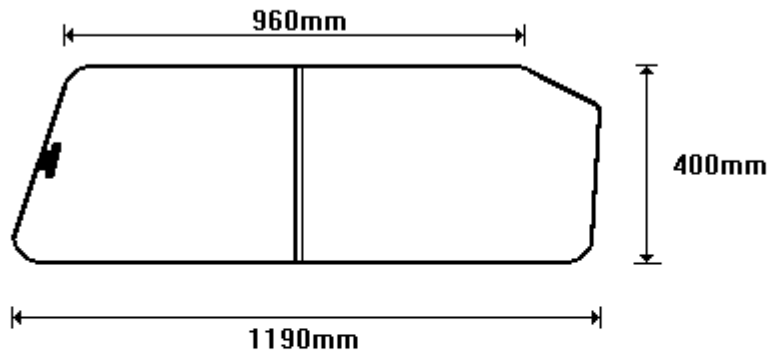

NEW MAZDA COLT LWB SUMMIT
CWAND013G
CWAND013GR

TEMP DRW AND112/A 2x9Ø PAR
SIZE: 375x550 (0.21)

TEMP AND112/B AAR
SIZE: 374x623 (0.23)

General Hinges

(011) 907 1755/6