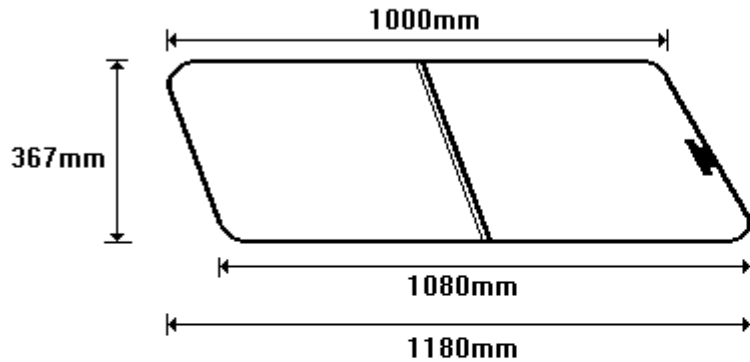

TEMP ANDY I/A 2x90° PAR  
SIZE: 365x676 (0.26)

TEMP 14266/B AAR  
SIZE: 366x620 (0.23)

General Hinges

(011) 907 1755/6

ISUZU D/CAB LOW LINE SUMMIT  
CWAND010G  
CWAND010GR

TEMP AIDCLL/A 2x90° PAR  
SIZE: 374x675 (0.25)

TEMP AIDCLL/B AAR  
SIZE: 374x599 (0.23)

General Hinges

(011) 907 1755/6

**NEW NISSAN DOUBLE CAB SUMMIT**  
**CWAND011G**  
**CWAND011GR**

**TEMP** ANDCS/A 2x9Ø PAR  
**SIZE:** 359x694 (0.26)

**TEMP** ANDCS/B AAR  
**SIZE:** 358x628 (0.24)