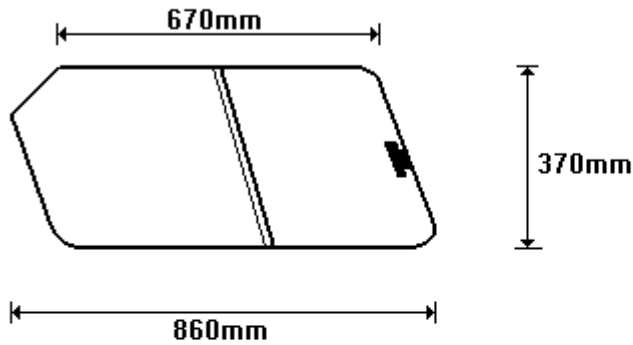

TEMP ANDY ISUZU F/DOOR/A 2x90° PAR  
SIZE: 363x640 (0.24)

TEMP ANDY ISUZU F/DOOR/B AAR  
SIZE: 363x541 (0.21)

General Hinges

(011) 907 1755/6

BANTAM LOW LEVEL  
CWAND106  
CWAND106R

TEMP ANDY CABI/A 2x90° PAR  
SIZE: 377x554 (0.23)

TEMP ANDY CAB I/B AAR  
SIZE: 378x514 (0.21)

General Hinges

(011) 907 1755/6

CORSA ECO  
CWAND107  
CWAND107R

TEMP ECO ND/A 2x90° PAR  
SIZE: 343x449 [0.16]

TEMP ECO ND/B AAR  
SIZE: 342x522 [0.18]

General Hinges