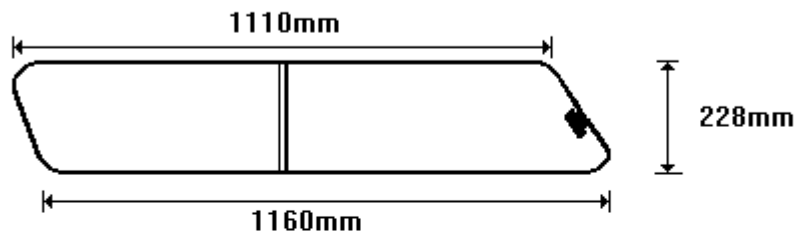

**SHORT ARROW HEAD SUMMIT**  
**CWAND002G**  
**CWAND002GR**

**TEMP** ANDY S/ARROW/A 2x90° PAR  
**SIZE:** 208x447 (0.10)

**TEMP** ANDY S/ARROW/B AAR  
**SIZE:** 208x480 (0.11)

General Hinges

(011) 907 1755/6

LONG ARROW HEAD SUMMIT  
CWAND003G  
CWAND003GR

TEMP ANDY L/ARROW/A 2x9Ø PAR  
SIZE: 206x646 (0.15)

TEMP ANDY L/ARROW/B AAR  
SIZE: 205x700 (0.16)

General Hinges

(011) 907 1755/6

DOUBLE CAB SUMMIT  
CWAND004G  
CWAND004GR