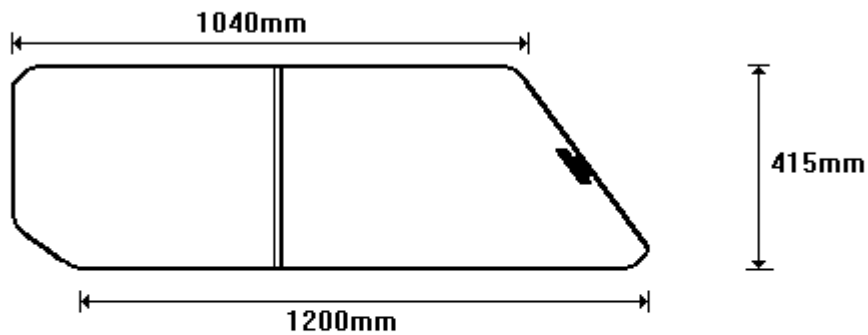

**SHORT ARROW HEAD SUMMIT**  
**CWAND002G**  
**CWAND002GR**

**TEMP** ANDY S/ARROW/A 2x90° PAR  
**SIZE:** 208x447 (0.10)

**TEMP** ANDY S/ARROW/B AAR  
**SIZE:** 208x480 (0.11)

General Hinges

(011) 907 1755/6

LONG ARROW HEAD SUMMIT  
CWAND003G  
CWAND003GR

TEMP ANDY L/ARROW/A 2x9Ø PAR  
SIZE: 206x646 (0.15)

TEMP ANDY L/ARROW/B AAR  
SIZE: 205x700 (0.16)

General Hinges

(011) 907 1755/6

DOUBLE CAB SUMMIT  
CWAND004G  
CWAND004GR

TEMP ANDY D/CAB/A 2x9Ø PAR  
SIZE: 203x592 (0.14)

TEMP ANDY D/CAB/B AAR  
SIZE: 203x574 (0.13)

General Hinges

(011) 907 1755/6

NISSAN SUMMIT  
CWAND005G  
CWAND005GR

TEMP ANDY NISS/SUM/A 2x90° PAR  
SIZE: 406x315 (0.14)

TEMP ANDY NISS/SUM/B AAR  
SIZE: 406x315 (0.14)

General Hinges

(011) 907 1755/6

COLT SUMMIT  
CWAND006G  
CWAND006GR

TEMP ANDY COLT SUM/A 2x90° PAR  
SIZE: 391x650 (0.26)

TEMP ANDY COLT SUM/B AAR  
SIZE: 393x610 (0.25)