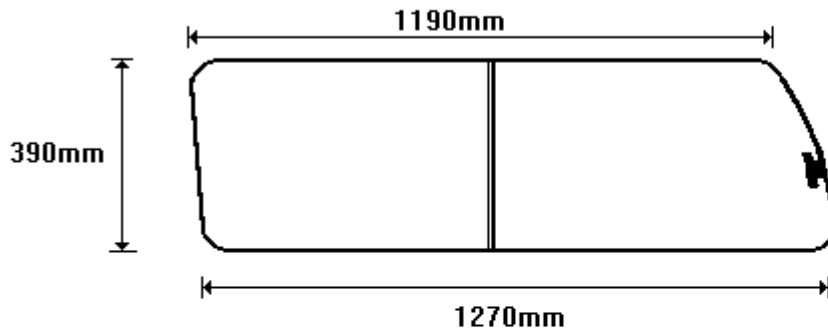

(011) 907 1755/6

CORSA LOW LEVEL UTILITY  
CWAND108  
CWAND108R

TEMP DRW AND/COR/A 2x90° PAR  
SIZE: 338x740 [0.26]

TEMP DRW AND/COR/B AAR  
SIZE: 338x730 [0.26]

General Hinges

(011) 907 1755/6

ISUZU LWB LOW LINE  
CWAND109  
CWAND109R

TEMP ANDY I/A 2x9Ø PAR  
SIZE: 365x676 (0.26)

TEMP 017190/A AAR  
SIZE: 364x814 (0.31)

General Hinges

(011) 907 1755/6

ISUZU DOUBLE CAB LOW LINE  
CWAND110  
CWAND110R

TEMP ANDY I/A 2x9Ø PAR  
SIZE: 365x676 (0.26)