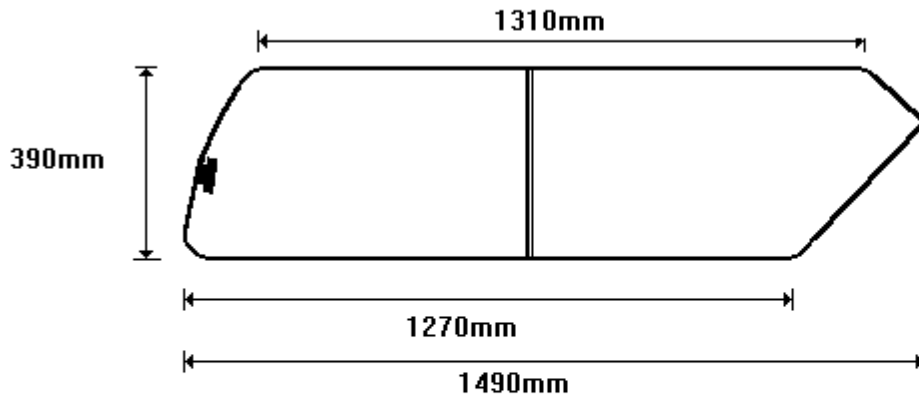

ISUZU LWB LOW LINE
CWAND008G
CWAND008GR

TEMP ANDY I/A 2x9Ø PAR
SIZE: 365x676 (0.26)

TEMP 017190/A AAR
SIZE: 364x814 (0.31)

General Hinges

(011) 907 1755/6