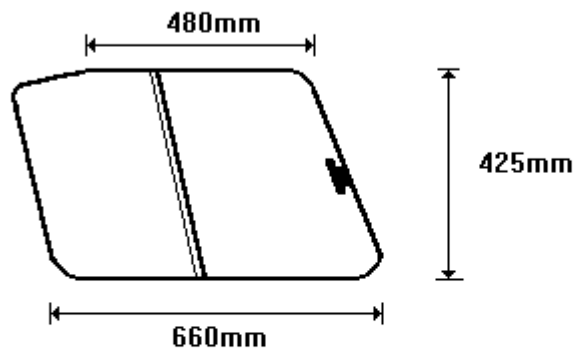

**TEMP** ANDY BANTAM/B AAR  
**SIZE:** 388x307 (0.13)

General Hinges

(011) 907 1755/6

**NISSAN COLT ECONO SAMCOR**  
**CWAND102**  
**CWAND102R**

**TEMP** NISSAN COLT/A 2x90° PAR  
**SIZE:** 488x534 (0.28)

**TEMP** NISSAN COLT/B AAR  
**SIZE:** 489x502 (0.26)

General Hinges

(011) 907 1755/6

TOYOTA ECO  
CWAND103  
CWAND103R

TEMP TOYOTA ECO/A 2x90° PAR  
SIZE: 483x452 (0.24)

TEMP TOYOTA ECO/B AAR  
SIZE: 483x415 (0.21)

General Hinges

(011) 907 1755/6

NISSAN 1400 ECO  
CWAND104  
CWAND104R

TEMP NISSAN 1400/A 2x90° PAR  
SIZE: 402x406 (0.18)

TEMP NISSAN 1400/B AAR  
SIZE: 401x413 (0.18)

General Hinges

(011) 907 1755/6

ISUZU FULL DOOR  
CWAND105  
CWAND105R