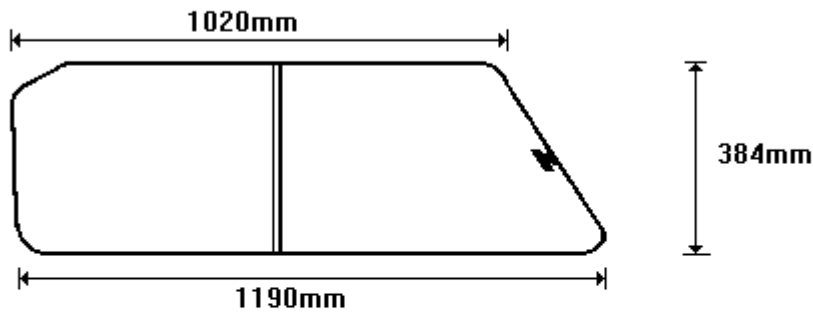

**TEMP** NISSAN COLT/B AAR  
**SIZE:** 489x502 (0.26)

General Hinges

(011) 907 1755/6

TOYOTA ECO  
CWAND103  
CWAND103R

TEMP TOYOTA ECO/A 2x90° PAR  
SIZE: 483x452 (0.24)

TEMP TOYOTA ECO/B AAR  
SIZE: 483x415 (0.21)

General Hinges

(011) 907 1755/6

NISSAN 1400 ECO  
CWAND104  
CWAND104R

TEMP NISSAN 1400/A 2x90° PAR  
SIZE: 402x406 (0.18)

TEMP NISSAN 1400/B AAR  
SIZE: 401x413 (0.18)

General Hinges

(011) 907 1755/6

ISUZU FULL DOOR  
CWAND105  
CWAND105R