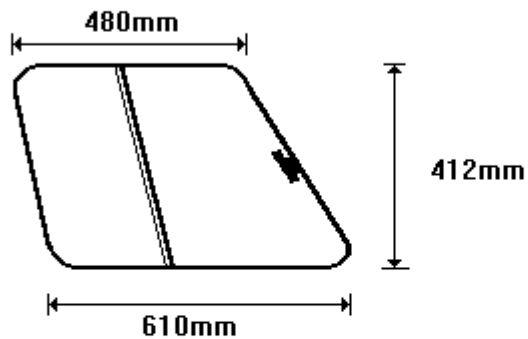

General Hinges

(011) 907 1755/6

NEW MAZDA COLT LWB SUMMIT  
CWAND013G  
CWAND013GR

TEMP DRW AND112/A 2x9Ø PAR  
SIZE: 375x550 (0.21)

TEMP AND112/B AAR  
SIZE: 374x623 (0.23)

General Hinges

(011) 907 1755/6

ISUZU ECO  
CWAND100  
CWAND100R

TEMP ANDY ISUZU/A 2x9Ø PAR  
SIZE: 466x675 (0.32)

TEMP ANDY ISUZU/B AAR  
SIZE: 466x550 (0.26)

General Hinges

(011) 907 1755/6

**BANTAM ECO STD**  
**CWAND101**  
**CWAND101R**

**TEMP** ANDY BANTAM/A 2x90° PAR  
**SIZE:** 387x424 (0.17)

**TEMP** ANDY BANTAM/B AAR  
**SIZE:** 388x307 (0.13)

General Hinges

(011) 907 1755/6

**NISSAN COLT ECONO SAMCOR**  
**CWAND102**  
**CWAND102R**

**TEMP** NISSAN COLT/A 2x90° PAR  
**SIZE:** 488x534 (0.28)