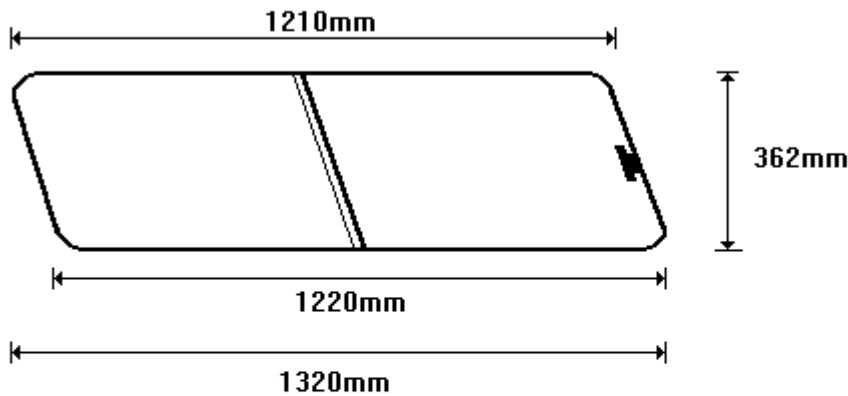

CORSA LOW LEVEL UTILITY
CWAND108
CWAND108R

TEMP DRW AND/COR/A 2x90° PAR
SIZE: 338x740 [0.26]

TEMP DRW AND/COR/B AAR
SIZE: 338x730 [0.26]

General Hinges

(011) 907 1755/6