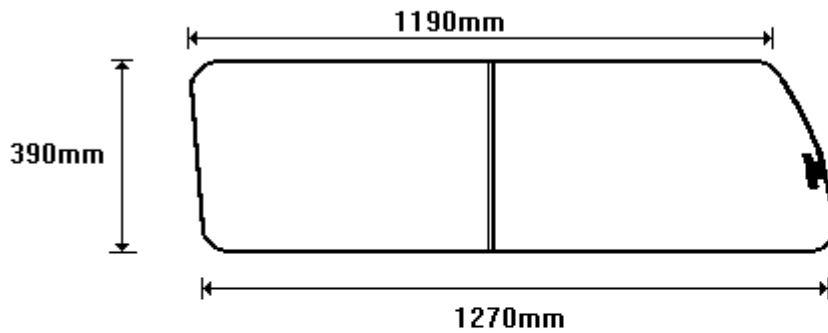

ISUZU LWB LOW LINE  
CWAND008G  
CWAND008GR

TEMP ANDY I/A 2x9Ø PAR  
SIZE: 365x676 (0.26)

TEMP 017190/A AAR  
SIZE: 364x814 (0.31)

General Hinges

(011) 907 1755/6

ISUZU DOUBLE CAB LOW LINE  
CWAND009G  
CWAND009GR