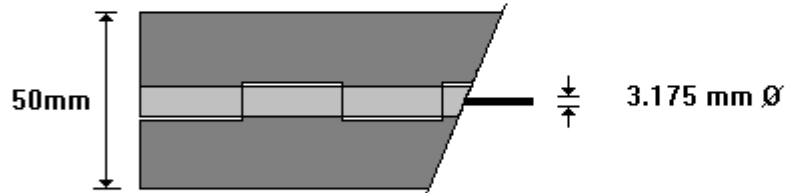

(011) 907 1755/6

**1800mm x 75mm x 1.6mm BRASS
PH1300**

General Hinges

(011) 907 1755/6

**2000mm x 50mm x 1.2mm BRASS
PH1325**

General Hinges

(011) 907 1755/6

**2000 x 38mm x 1.6 BRASS
PH1350**