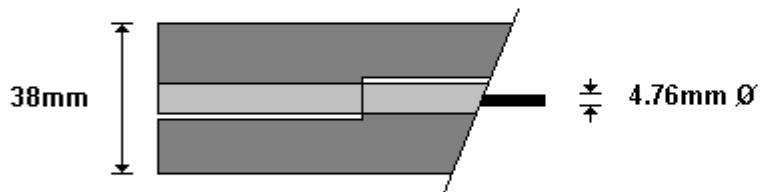

(011) 907 1755/6

**1800mm x 75mm x 1.6mm BRASS
PH1300**

General Hinges

(011) 907 1755/6

**2000mm x 50mm x 1.2mm BRASS
PH1325**

General Hinges

(011) 907 1755/6

**2000 x 38mm x 1.6 BRASS
PH1350**