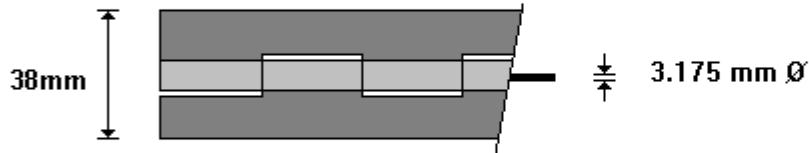

**1800mm × 38mm × 1.2mm BRASS
PH1000**

General Hinges

(011) 907 1755/6

**1800mm × 38 × 1.6mm BRASS
PH1100**

General Hinges

(011) 907 1755/6

**1800mm x 50mm x 1.6mm BRASS
PH1200**

General Hinges