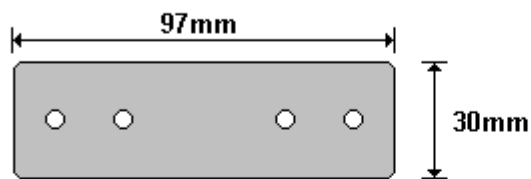

(011) 907 1755/6

**THROW OVER CATCH HOOK
TOH100**

General Hinges

(011) 907 1755/6

**SADDLE PLATE
SBP 200**

General Hinges

(011) 907 1755/6

**SADDLE BACKING PLATE
SBP 100**