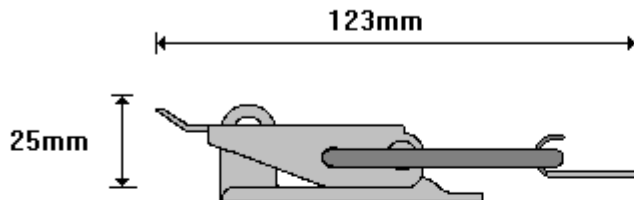

THROW OVER CATCH
T0100

General Hinges

(011) 907 1755/6

SHORT THROW OVER CATCH
T0100S

General Hinges

(011) 907 1755/6

**MINI THROW OVER CATCH
TOM100**

General Hinges