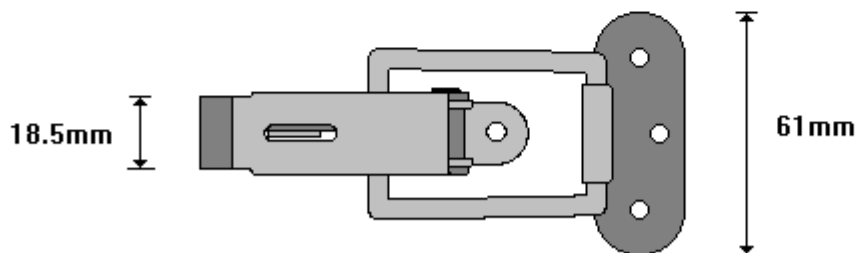

THROW OVER CATCH
T0100

General Hinges

(011) 907 1755/6

SHORT THROW OVER CATCH
T0100S

General Hinges

(011) 907 1755/6

**MINI THROW OVER CATCH
TOM100**

General Hinges