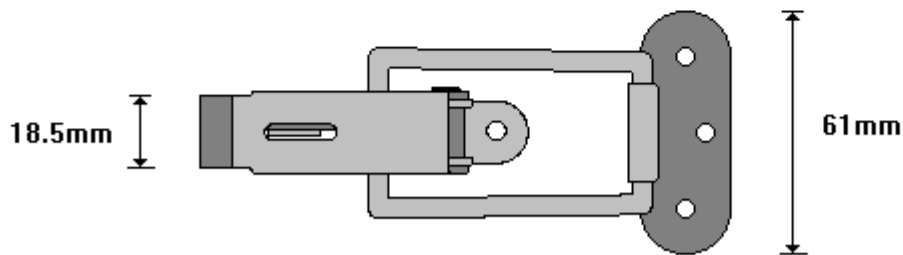

THROW OVER CATCH
T0100

General Hinges

(011) 907 1755/6

SHORT THROW OVER CATCH
T0100S

General Hinges

(011) 907 1755/6

**MINI THROW OVER CATCH
TOM100**

General Hinges