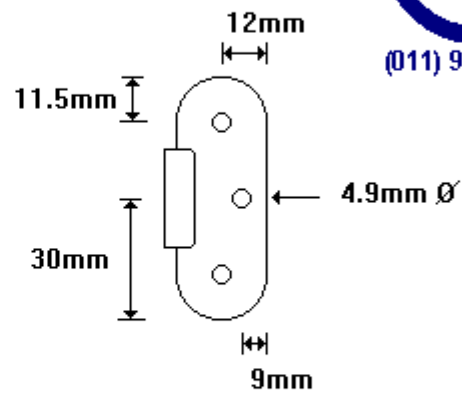

(011) 907 1755/6

**THROW OVER CATCH HOOK
TOH100**

General Hinges

(011) 907 1755/6

**SADDLE PLATE
SBP 200**

General Hinges

(011) 907 1755/6

**SADDLE BACKING PLATE
SBP 100**