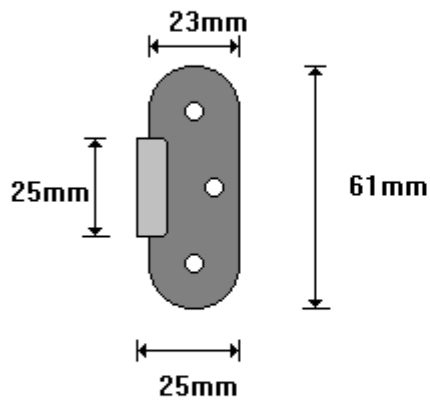

(011) 907 1755/6

**THROW OVER CATCH HOOK
TOH100**

General Hinges

(011) 907 1755/6

**SADDLE PLATE
SBP 200**

General Hinges

(011) 907 1755/6

**SADDLE BACKING PLATE
SBP 100**