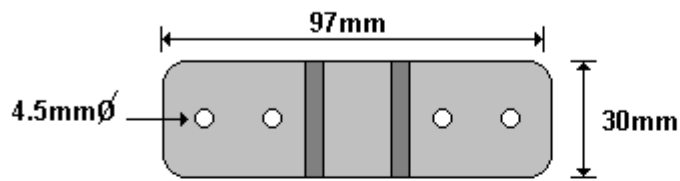

(011) 907 1755/6

**THROW OVER CATCH HOOK
TOH100**

General Hinges

(011) 907 1755/6

**SADDLE PLATE
SBP 200**

General Hinges

(011) 907 1755/6

**SADDLE BACKING PLATE
SBP 100**