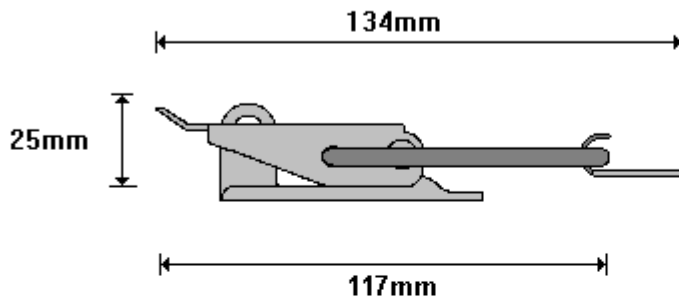

THROW OVER CATCH
T0100

General Hinges

(011) 907 1755/6

SHORT THROW OVER CATCH
T0100S

General Hinges

(011) 907 1755/6

**MINI THROW OVER CATCH
TOM100**

General Hinges