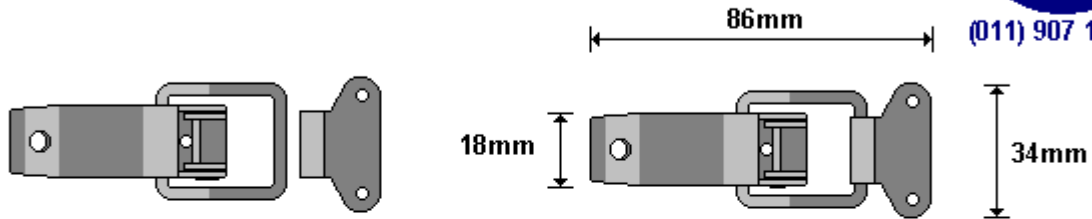

**MINI THROW OVER CATCH
TOM100**

General Hinges

(011) 907 1755/6