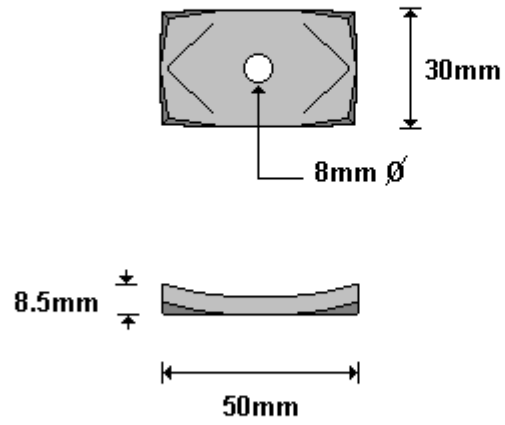

ANCHOR BRACKET
HWRAD100

General Hinges

(011) 907 1755/6