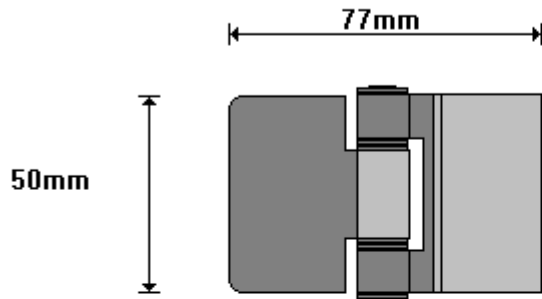

(011) 907 1755/6

**UNDRILLED S/S HALFDOR HINGE
HV100/S**

General Hinges

(011) 907 1755/6

**FULL DOOR HINGE
FV100HM**

General Hinges

(011) 907 1755/6

**FULL DOOR HINGE
FV100**