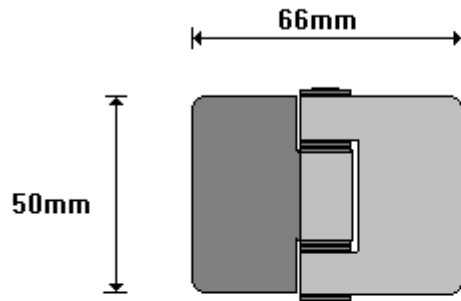

**UNDRILLED S/S HALFDOR HINGE
HV100/S**

General Hinges

(011) 907 1755/6