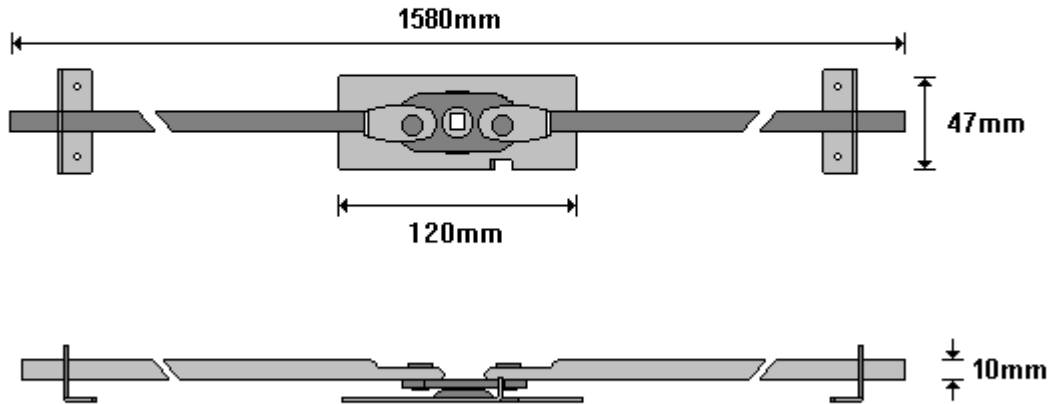

(011) 907 1755/6

**R/RAND NON-SLAM TWO-WAY LOCK
LO600R**

General Hinges

(011) 907 1755/6

NON-SPRING LOADED TWO WAY LOCK
LO650

General Hinges

(011) 907 1755/6

LONG 2 WAY NON SPRING LOADED 2 WAY LOCK
LO650L