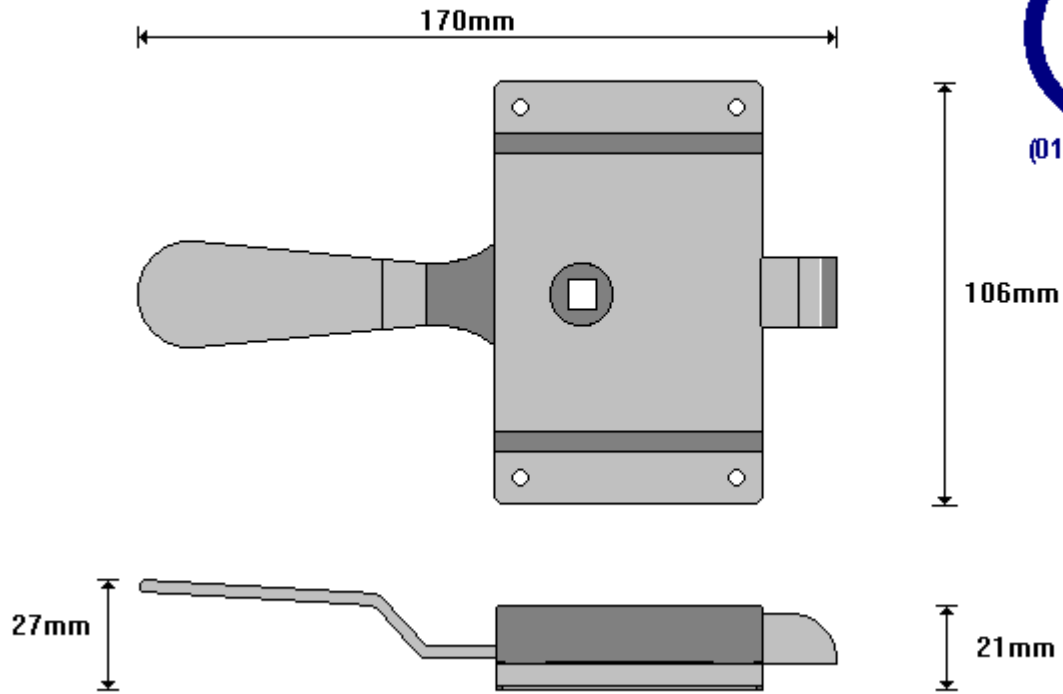

**REVERSABLE LOCK
LO500**

General Hinges

(011) 907 1755/6