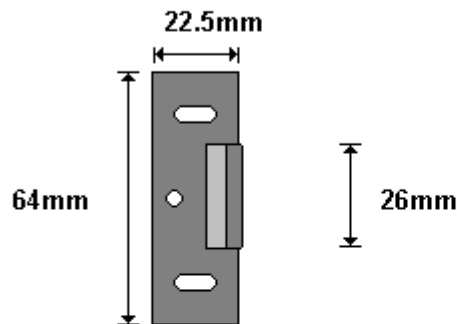

**STRIKER PLATE
STP100**

General Hinges

(011) 907 1755/6

22.5mm

64mm

26mm

2.0mm

13mm