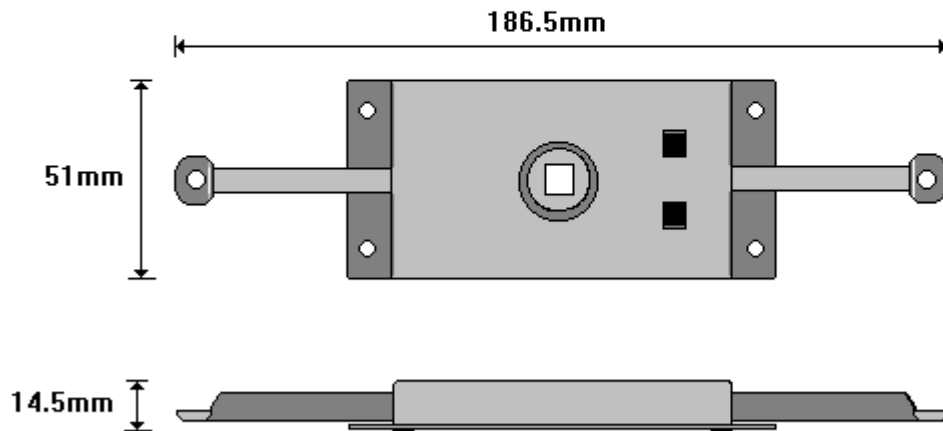

General Hinges

(011) 907 1755/6

**NON SLAM SPRING LOADED TWO WAY LOCK 1028mm
LO650S**

General Hinges

(011) 907 1755/6

**TWO WAY LOCK CENTRE
LO800**

General Hinges

(011) 907 1755/6

**FULL DOOR END-CAP LOCKS
L0700**

General Hinges

(011) 907 1755/6

194mm

51mm

14.5mm

17.5mm

**STRIKER PLATE
STP100**