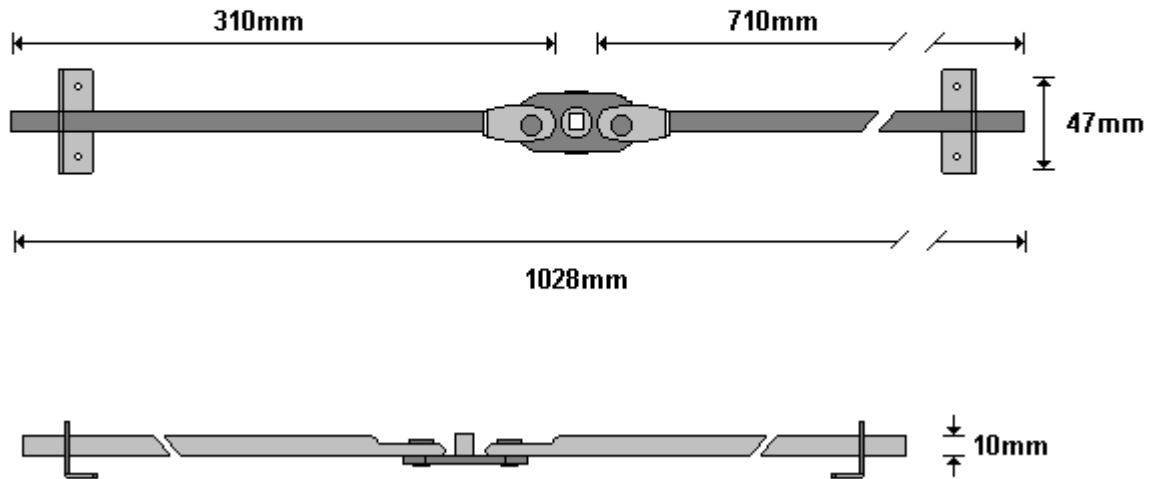

General Hinges

(011) 907 1755/6

**NON SLAM SPRING LOADED TWO WAY LOCK 1028mm
LO650S**

General Hinges

(011) 907 1755/6

**TWO WAY LOCK CENTRE
LO800**

General Hinges

(011) 907 1755/6