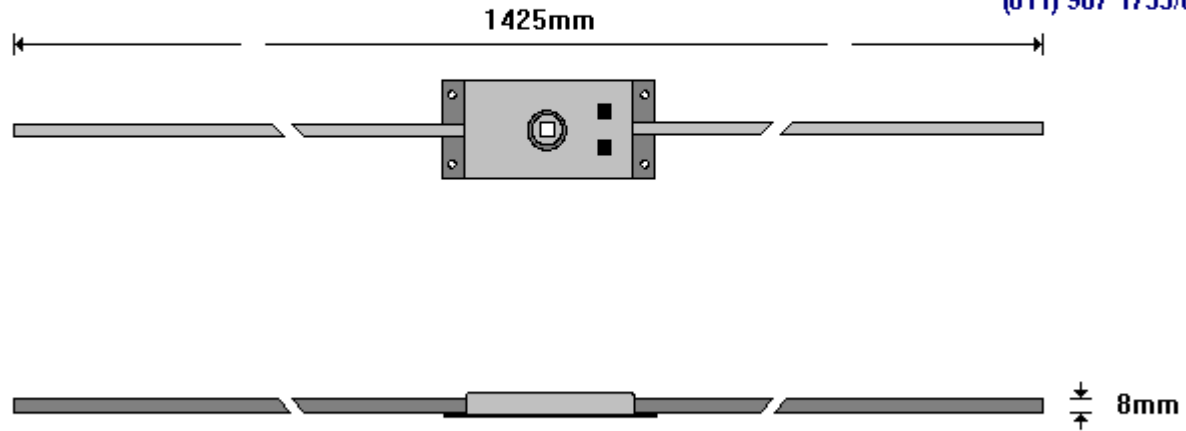

**NON-SLAM TWO-WAY LOCK
LO600**

General Hinges

(011) 907 1755/6