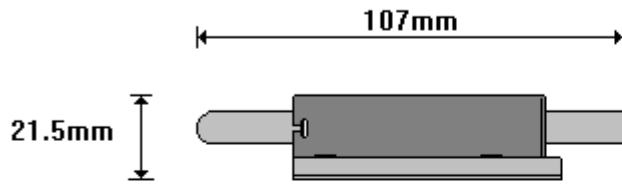

General Hinges

(011) 907 1755/6

1466mm

17.5mm

**SLAM LOCK BAR
LO300**

General Hinges

(011) 907 1755/6

**SLAM LOCK "TAPERED" / END LOCK
LO400**