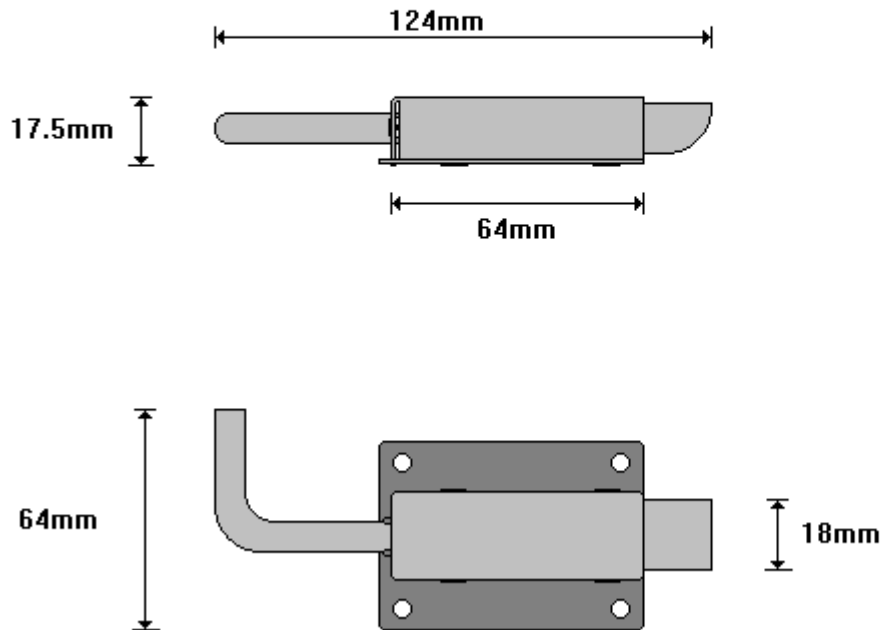

General Hinges

(011) 907 1755/6

**TWO WAY END LOCK DOUBLE SPRING
LO400DS**

General Hinges

(011) 907 1755/6

**TAPPERED LATCH 2226
LO450**

General Hinges

(011) 907 1755/6