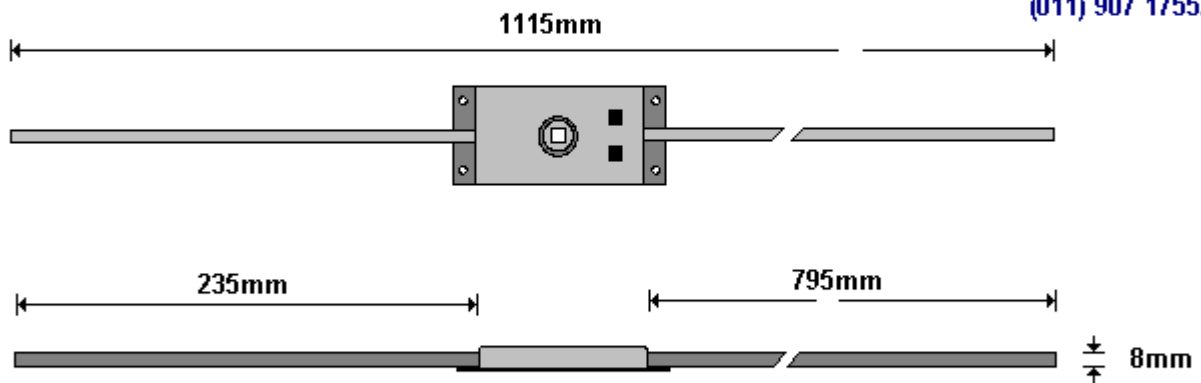

(011) 907 1755/6

**R/RAND NON-SLAM TWO-WAY LOCK
LO600R**

General Hinges

(011) 907 1755/6

NON-SPRING LOADED TWO WAY LOCK
LO650

General Hinges

(011) 907 1755/6

LONG 2 WAY NON SPRING LOADED 2 WAY LOCK
LO650L