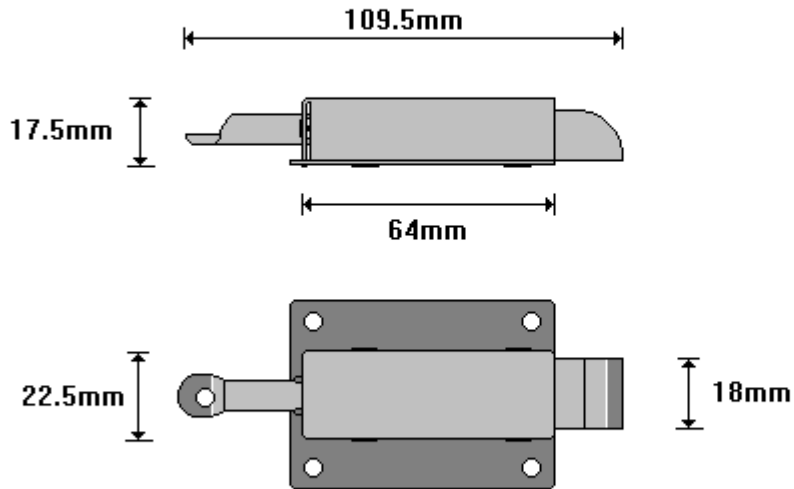

General Hinges

(011) 907 1755/6

**TWO WAY END LOCK DOUBLE SPRING
LO400DS**

General Hinges

(011) 907 1755/6

**TAPPERED LATCH 2226
LO450**

General Hinges

(011) 907 1755/6