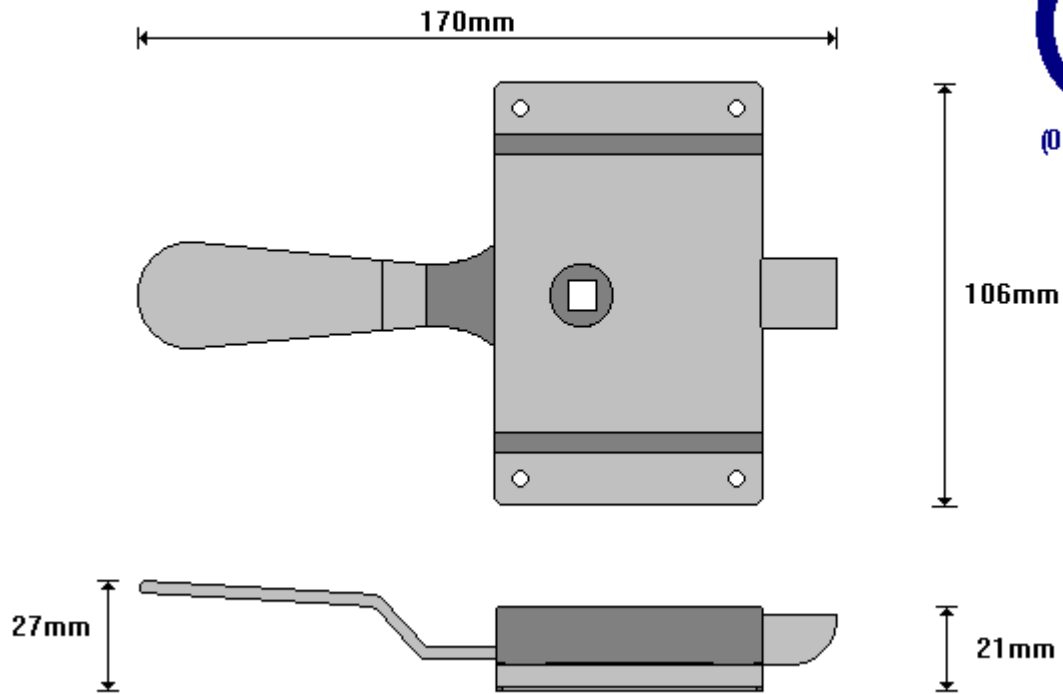

**REVERSABLE LOCK
LO500**

General Hinges

(011) 907 1755/6

**TFM REVERSABLE LOCK
LO500TFM**

General Hinges

(011) 907 1755/6

**NON-SLAM TWO-WAY LOCK
LO600**

General Hinges