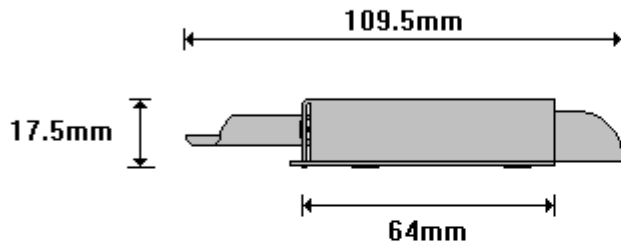

**SLAM LOCK BAR
LO300**

General Hinges

(011) 907 1755/6

**SLAM LOCK "TAPERED" / END LOCK
LO400**

General Hinges

(011) 907 1755/6