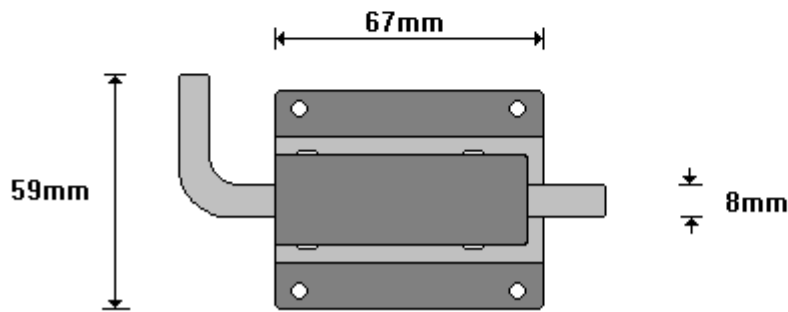

General Hinges

(011) 907 1755/6

1466mm

17.5mm

**SLAM LOCK BAR
LO300**

General Hinges

(011) 907 1755/6

**SLAM LOCK "TAPERED" / END LOCK
LO400**