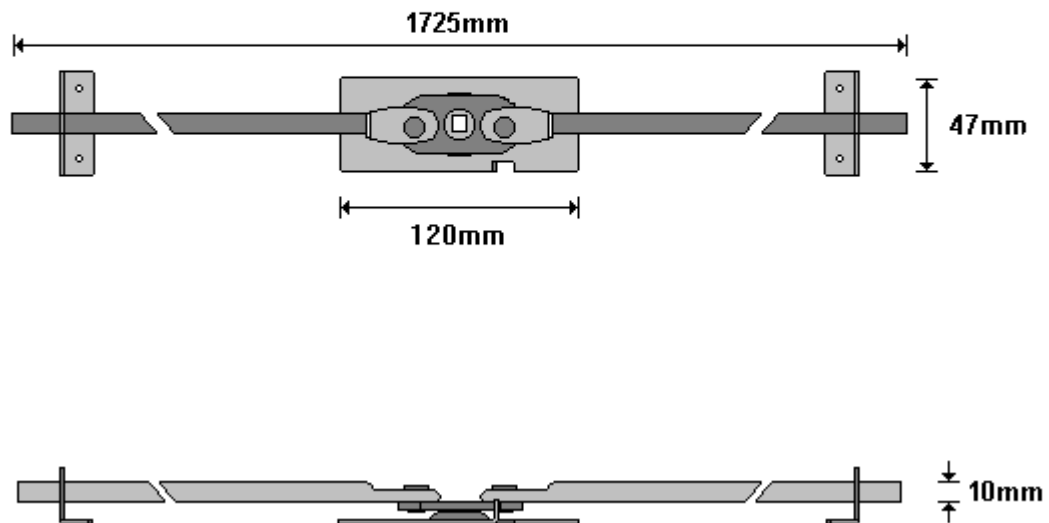

LONG 2 WAY NON SPRING LOADED 2 WAY LOCK
LO650L

General Hinges

(011) 907 1755/6