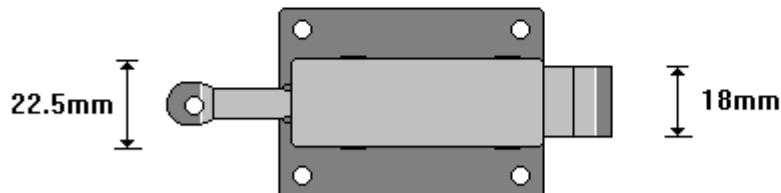

**SLAM LOCK BAR
LO300**

General Hinges

(011) 907 1755/6

**SLAM LOCK "TAPERED" / END LOCK
LO400**

General Hinges

(011) 907 1755/6