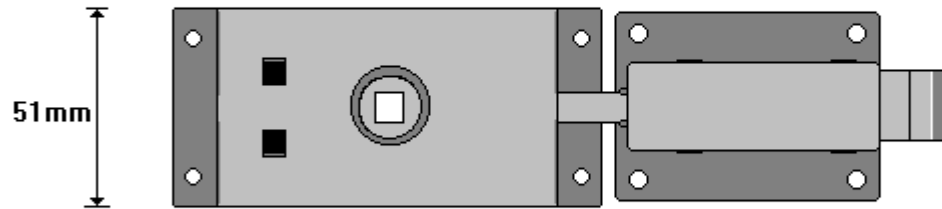

**FULL DOOR END-CAP LOCKS
L0700**

General Hinges

(011) 907 1755/6

194mm

51mm