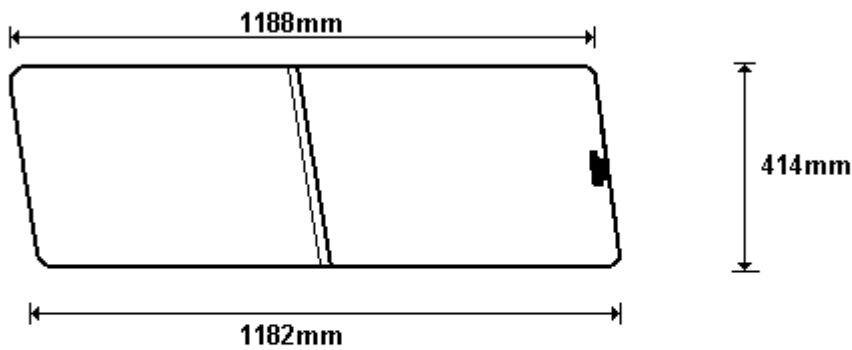

LWB
CWCLUB100/R
CWCLUB100G/GR

TEMP CLUB LWB/A 2x9Ø PAR
SIZE: 389x714 (0.29)

TEMP CLUB LWB/B AAR
SIZE: 389x749 (0.30)

General Hinges

(011) 907 1755/6

SWB
CWCLUB101/G
CWCLUB101R/GR

TEMP CLUB SWB/A 2x9Ø PAR
SIZE: 390x609 (0.25)

TEMP CLUB SWB/B AAR
SIZE: 390x661 (0.27)

General Hinges

(011) 907 1755/6

S/SWB
CWCLUB102G
CWCLUB102GR

TEMP CLUB S/SWB/A 2x90° PAR
SIZE: 390x590 (0.24)

TEMP CLUB S/SWB/B AAR
SIZE: 390x642 (0.26)

General Hinges