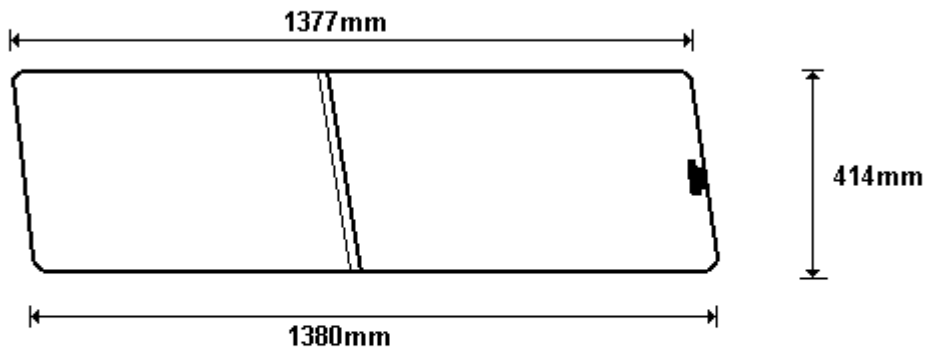

LWB
CWCLUB100/R
CWCLUB100G/GR

TEMP CLUB LWB/A 2x9Ø PAR
SIZE: 389x714 (0.29)

TEMP CLUB LWB/B AAR
SIZE: 389x749 (0.30)

General Hinges

(011) 907 1755/6

SWB
CWCLUB101/G
CWCLUB101R/GR

TEMP CLUB SWB/A 2x9Ø PAR
SIZE: 390x609 (0.25)

TEMP CLUB SWB/B AAR
SIZE: 390x661 (0.27)

General Hinges

(011) 907 1755/6

S/SWB
CWCLUB102G
CWCLUB102GR

TEMP CLUB S/SWB/A 2x90° PAR
SIZE: 390x590 (0.24)

TEMP CLUB S/SWB/B AAR
SIZE: 390x642 (0.26)

General Hinges