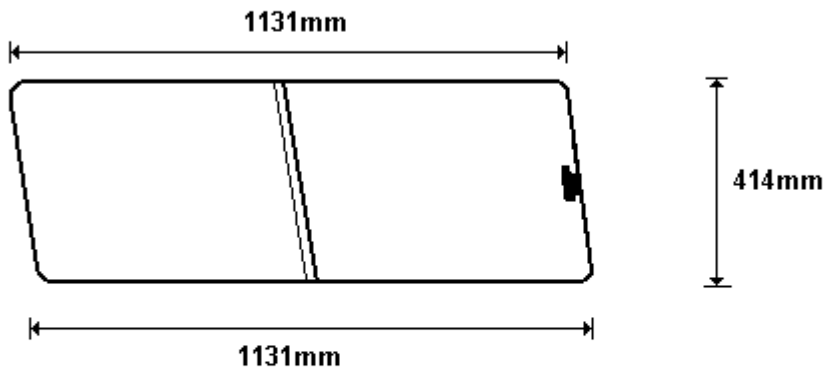

LWB
CWCLUB100/R
CWCLUB100G/GR

TEMP CLUB LWB/A 2x9Ø PAR
SIZE: 389x714 (0.29)

TEMP CLUB LWB/B AAR
SIZE: 389x749 (0.30)

General Hinges

(011) 907 1755/6

SWB
CWCLUB101/G
CWCLUB101R/GR

TEMP CLUB SWB/A 2x9Ø PAR
SIZE: 390x609 (0.25)

TEMP CLUB SWB/B AAR
SIZE: 390x661 (0.27)

General Hinges

(011) 907 1755/6

S/SWB
CWCLUB102G
CWCLUB102GR

TEMP CLUB S/SWB/A 2x90° PAR
SIZE: 390x590 (0.24)

TEMP CLUB S/SWB/B AAR
SIZE: 390x642 (0.26)

General Hinges