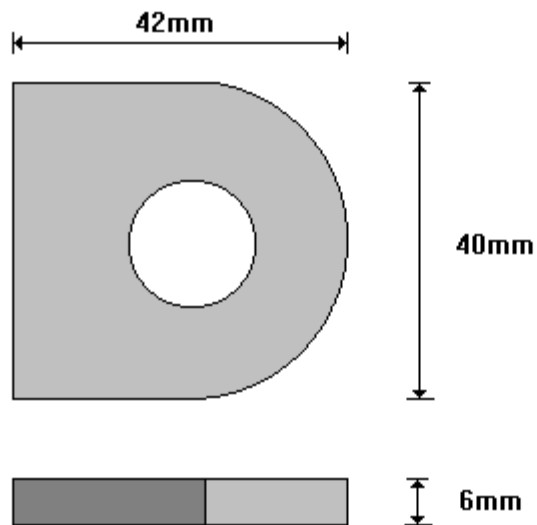

"D" LUG [16mm HOLE]
DLUGSA

General Hinges

(011) 907 1755/6

"D" LUG [16mm HOLE] per 50Kg
DLUGSB

General Hinges

(011) 907 1755/6

"D" LUG [25mm HOLE]
DLUGSC

General Hinges

(011) 907 1755/6

"D" LUG LONG
DLUGSD

General Hinges

(011) 907 1755/6

**SPECIAL 25mm D LUG
DLUGSE**

General Hinges

(011) 907 1755/6