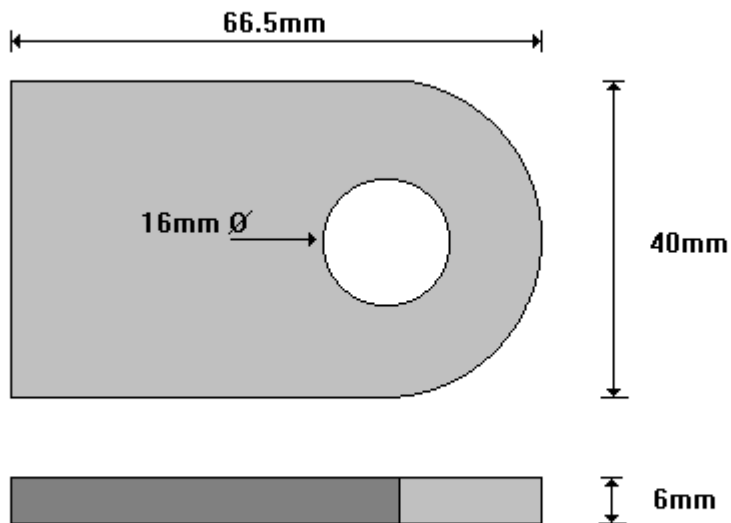

"D" LUG [16mm HOLE]
DLUGSA

General Hinges

(011) 907 1755/6

"D" LUG [16mm HOLE] per 50Kg
DLUGSB

General Hinges

(011) 907 1755/6

"D" LUG [25mm HOLE]
DLUGSC

General Hinges

(011) 907 1755/6

"D" LUG LONG
DLUGSD

General Hinges

(011) 907 1755/6

**SPECIAL 25mm D LUG
DLUGSE**

General Hinges

(011) 907 1755/6