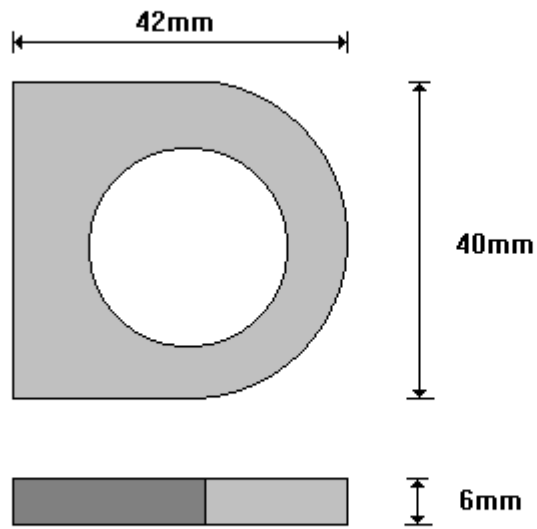

"D" LUG [16mm HOLE]
DLUGSA

General Hinges

(011) 907 1755/6

"D" LUG [16mm HOLE] per 50Kg
DLUGSB

General Hinges

(011) 907 1755/6

"D" LUG [25mm HOLE]
DLUGSC

General Hinges

(011) 907 1755/6

"D" LUG LONG
DLUGSD

General Hinges

(011) 907 1755/6

**SPECIAL 25mm D LUG
DLUGSE**

General Hinges

(011) 907 1755/6