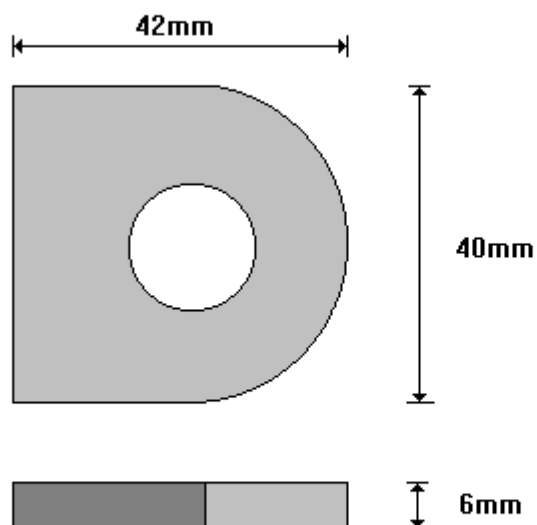

"D" LUG [16mm HOLE]
DLUGSA

General Hinges

(011) 907 1755/6

"D" LUG [16mm HOLE] per 50Kg
DLUGSB

General Hinges

(011) 907 1755/6

"D" LUG [25mm HOLE]
DLUGSC

General Hinges

(011) 907 1755/6

"D" LUG LONG
DLUGSD

General Hinges

(011) 907 1755/6

**SPECIAL 25mm D LUG
DLUGSE**

General Hinges

(011) 907 1755/6