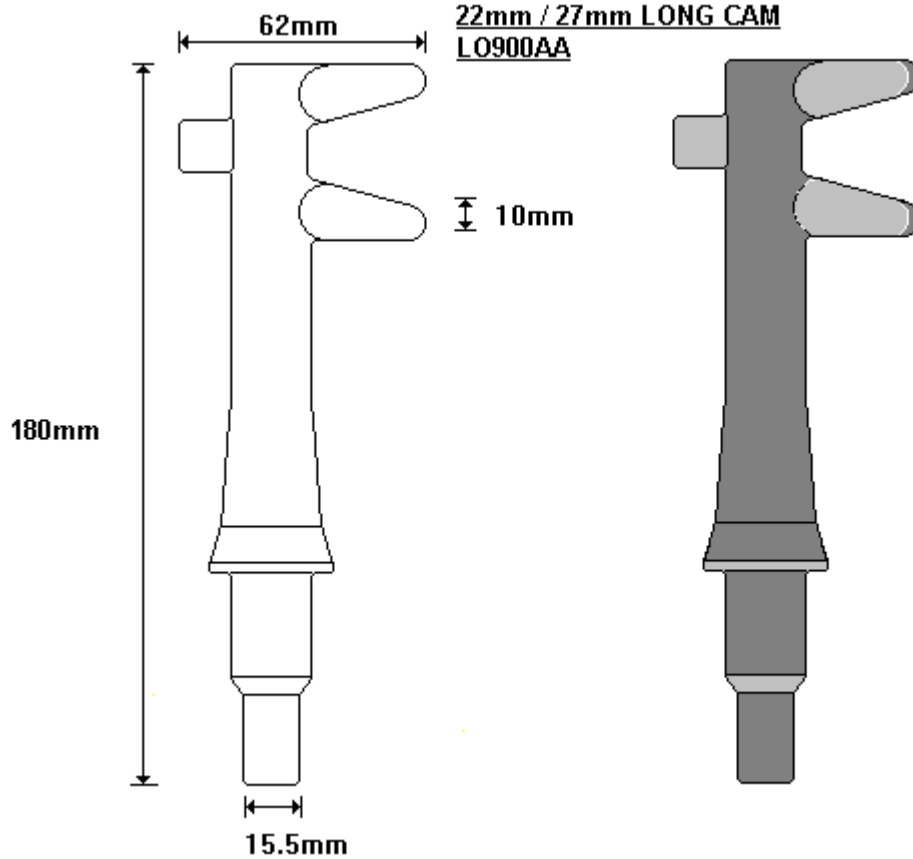

MINI 22mm LOCK BRACKET
L0850I

General Hinges

(011) 907 1755/6

MINI 22mm ANTI RACK RING
L0850J

General Hinges

(011) 907 1755/6

**22mm / 27mm SHORT CAM
LO900A**

General Hinges

(011) 907 1755/6

**22mm / 27mm LONG CAM
LO900AA**

General Hinges

(011) 907 1755/6

**22mm/27mm WELD ON KEEPER
LO900B**

General Hinges

(011) 907 1755/6

**TFM 27mm KEEPERS
LO900BA**