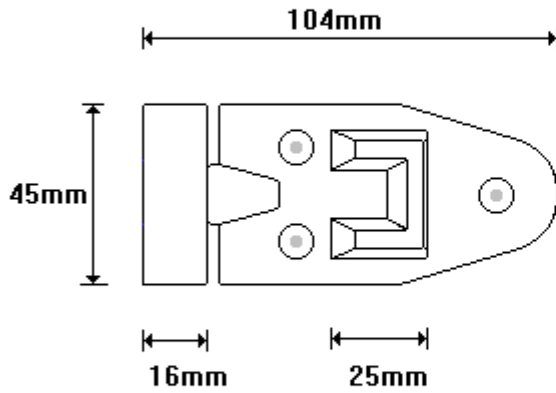

(011) 907 1755/6

**22mm / 27mm LONG CAM
LO900AA**

General Hinges

(011) 907 1755/6

**22mm/27mm WELD ON KEEPER
LO900B**

General Hinges

(011) 907 1755/6

**TFM 27mm KEEPERS
LO900BA**

General Hinges

(011) 907 1755/6

**BOLT ON KEEPER
LO900C**

General Hinges

(011) 907 1755/6

135mm

16mm

25mm