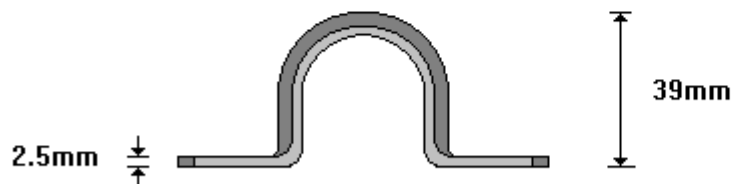

15.5mm

**27mm NYLON GUIDE SET
LO900DA**

Assembly

General Hinges

(011) 907 1755/6

**22mm GUIDE BRACKET
LO900E**

General Hinges

(011) 907 1755/6