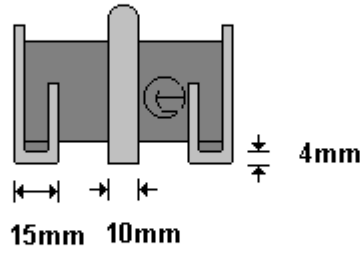

(011) 907 1755/6

**33mm LARGE GUIDE PLATE
LO990C**

General Hinges

(011) 907 1755/6

**LARGE GUIDE PLATE PLASTIC INSERT
LO990D**

General Hinges

(011) 907 1755/6

**33mm SMALL GUIDE PLATE
LO990E**

General Hinges

(011) 907 1755/6

**SMALL GUIDE PLATE PLASTIC INSERT
LO990F**

General Hinges

(011) 907 1755/6

**ANTI RACK RING
LO990G**

General Hinges

(011) 907 1755/6