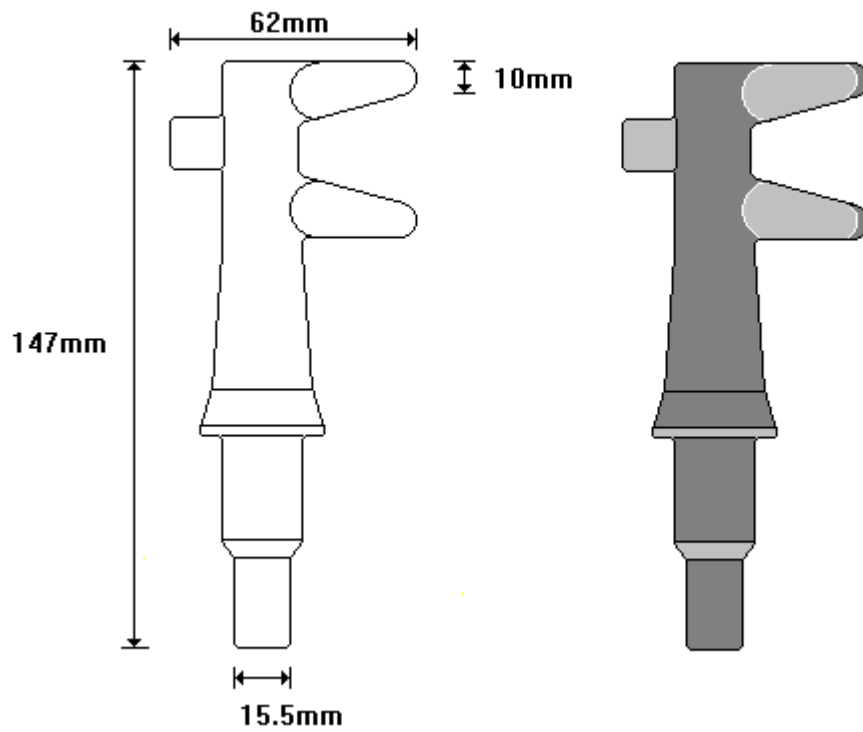

MINI 22mm LOCK BRACKET
L0850I

General Hinges

(011) 907 1755/6

MINI 22mm ANTI RACK RING
L0850J

General Hinges

(011) 907 1755/6

**22mm / 27mm SHORT CAM
LO900A**

General Hinges

(011) 907 1755/6

**22mm / 27mm LONG CAM
LO900AA**

General Hinges

(011) 907 1755/6

**22mm/27mm WELD ON KEEPER
LO900B**

General Hinges

(011) 907 1755/6

**TFM 27mm KEEPERS
LO900BA**