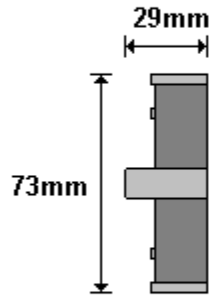

(011) 907 1755/6

**33mm LARGE GUIDE PLATE
LO990C**

General Hinges

(011) 907 1755/6

**LARGE GUIDE PLATE PLASTIC INSERT
LO990D**

General Hinges

(011) 907 1755/6

**33mm SMALL GUIDE PLATE
LO990E**

General Hinges

(011) 907 1755/6

**SMALL GUIDE PLATE PLASTIC INSERT
LO990F**

General Hinges

(011) 907 1755/6

**ANTI RACK RING
LO990G**

General Hinges

(011) 907 1755/6

SERCO LARGE GUIDE PLATE
L0990H

General Hinges

(011) 907 1755/6