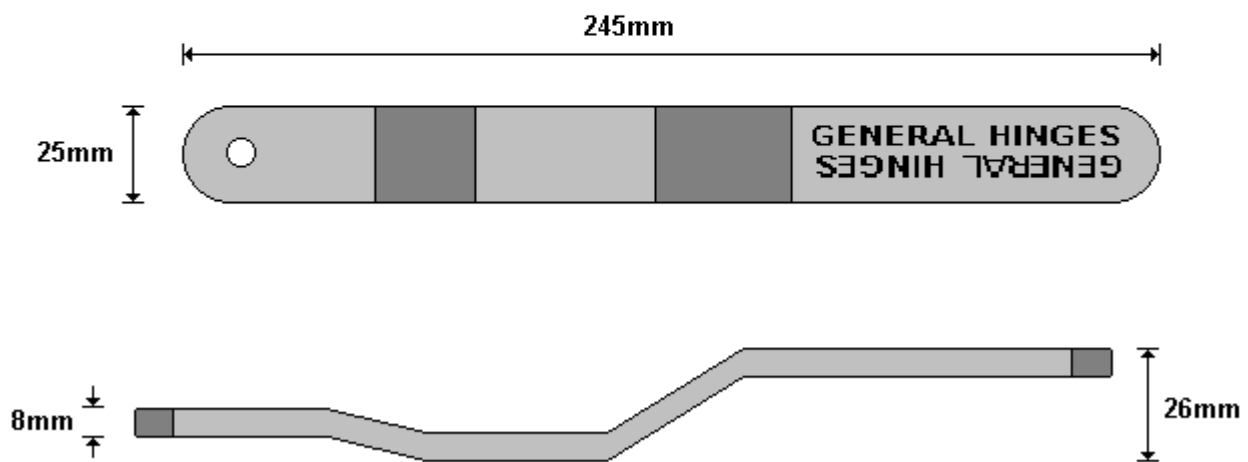

(011) 907 1755/6

**MINI 22mm NYLON GUIDE SET
LO850D**

General Hinges

(011) 907 1755/6

**MINI 22mm HANDLE
LO850E**

General Hinges

(011) 907 1755/6

**MINI 22mm RIVET
LO850F**