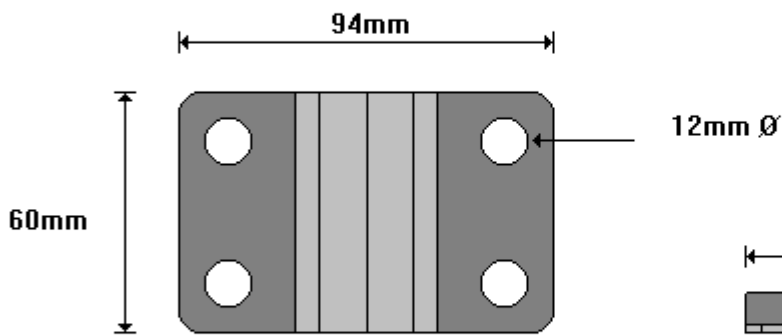

**27mm GUIDE BRACKET
LO900EA**

General Hinges

(011) 907 1755/6

**27mm BACKING PLATE
LO900F**

General Hinges

(011) 907 1755/6

**LOCK PLATE
LO900G**

General Hinges