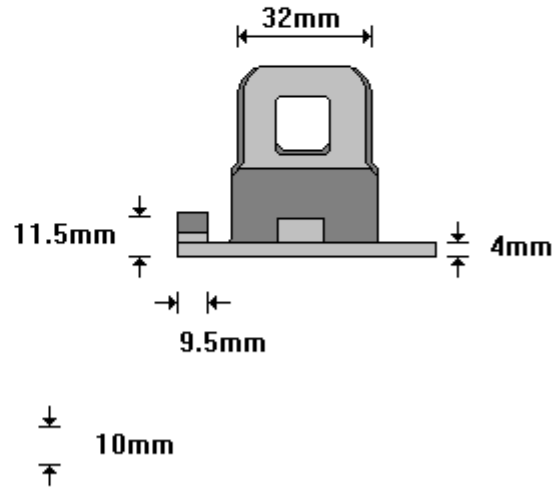

**LOCK PLATE
LO900G**

General Hinges

(011) 907 1755/6