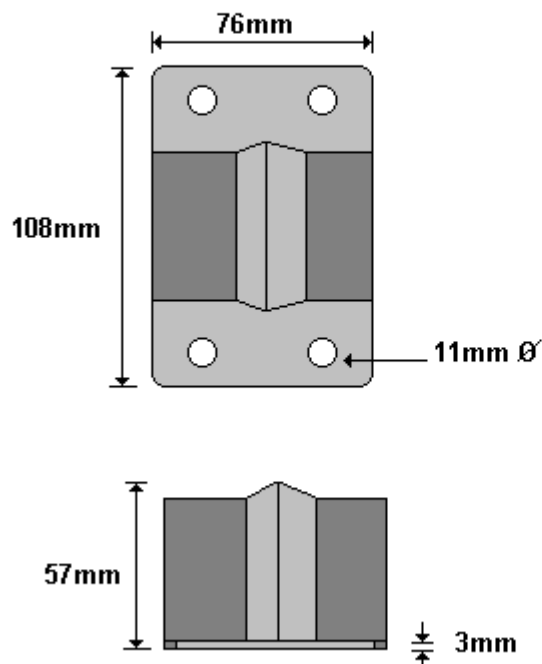

**33mm SMALL GUIDE PLATE
LO990E**

General Hinges

(011) 907 1755/6