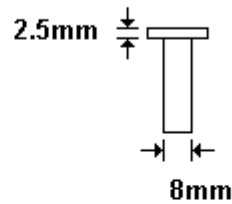

(011) 907 1755/6

**MINI 22mm NYLON GUIDE SET
LO850D**

General Hinges

(011) 907 1755/6

**MINI 22mm HANDLE
LO850E**

General Hinges

(011) 907 1755/6

**MINI 22mm RIVET
LO850F**