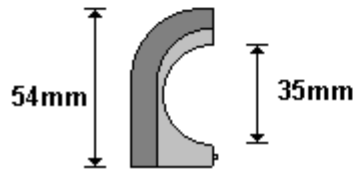

General Hinges

(011) 907 1755/6

**SMALL GUIDE PLATE PLASTIC INSERT
LO990F**

General Hinges

(011) 907 1755/6

**ANTI RACK RING
LO990G**

General Hinges

(011) 907 1755/6