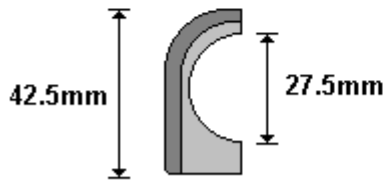

**27mm NYLON GUIDE SET
LO900DA**

Assembly

General Hinges

(011) 907 1755/6

**22mm GUIDE BRACKET
LO900E**

General Hinges

(011) 907 1755/6