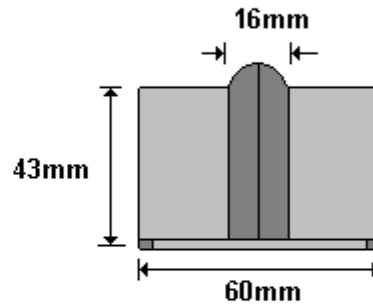

**27mm GUIDE BRACKET
LO900EA**

General Hinges

(011) 907 1755/6

**27mm BACKING PLATE
LO900F**