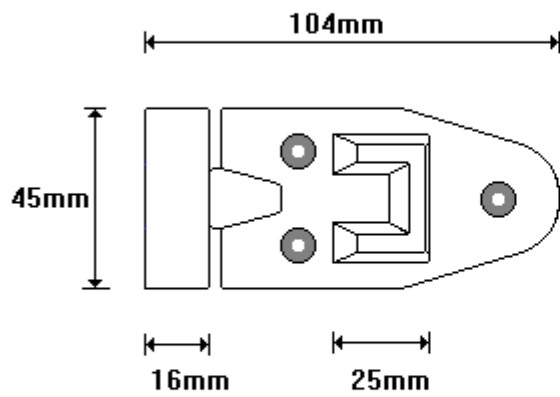

(011) 907 1755/6

**22mm / 27mm LONG CAM
LO900AA**

General Hinges

(011) 907 1755/6

**22mm/27mm WELD ON KEEPER
LO900B**

General Hinges

(011) 907 1755/6

**TFM 27mm KEEPERS
LO900BA**

General Hinges

(011) 907 1755/6

**BOLT ON KEEPER
LO900C**

General Hinges

(011) 907 1755/6

135mm

16mm

25mm