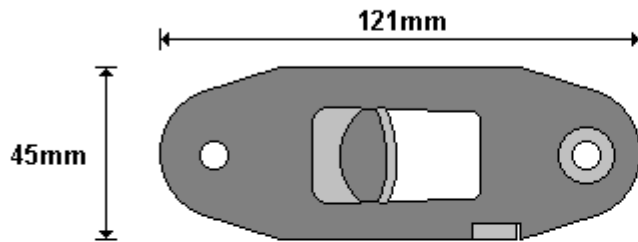

General Hinges

(011) 907 1755/6

**MINI 22mm HANDLE MOUNTING BRACKET
LO850G**

General Hinges

(011) 907 1755/6

**MINI 22mm LOCK PLATE
LO850H**

General Hinges

(011) 907 1755/6