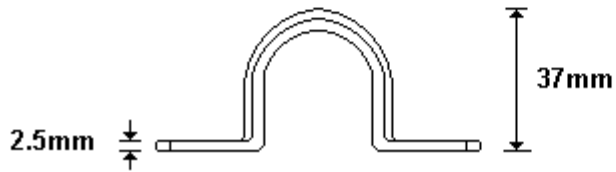

**MINI 22mm GUIDE BRACKET
LO850C**

General Hinges

(011) 907 1755/6

**MINI 22mm NYLON GUIDE SET
LO850D**

General Hinges

(011) 907 1755/6