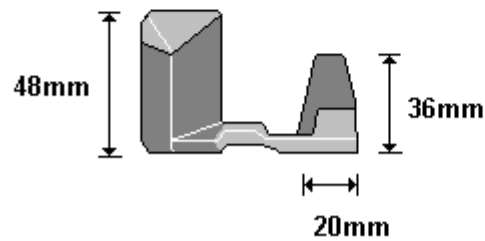

**33mm PIPE KEEPER
LO990B**

General Hinges

(011) 907 1755/6