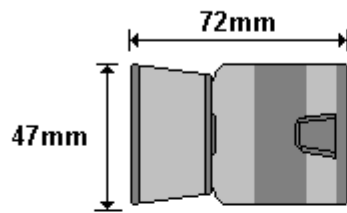

**33mm PIPE KEEPER
LO990B**

General Hinges

(011) 907 1755/6

**33mm LARGE GUIDE PLATE
LO990C**

General Hinges

(011) 907 1755/6