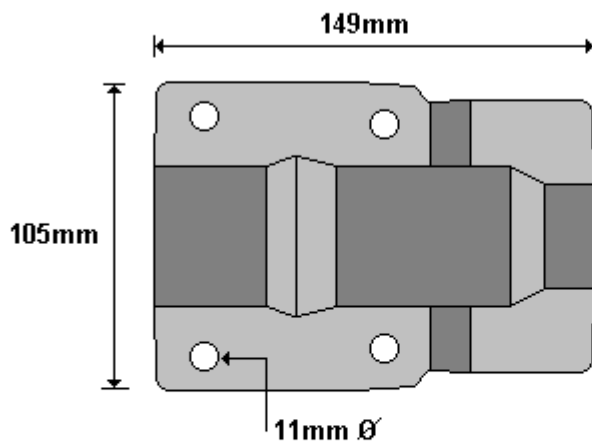

(011) 907 1755/6

**33mm LARGE GUIDE PLATE
LO990C**

General Hinges

(011) 907 1755/6

**LARGE GUIDE PLATE PLASTIC INSERT
LO990D**

General Hinges

(011) 907 1755/6

**33mm SMALL GUIDE PLATE
LO990E**