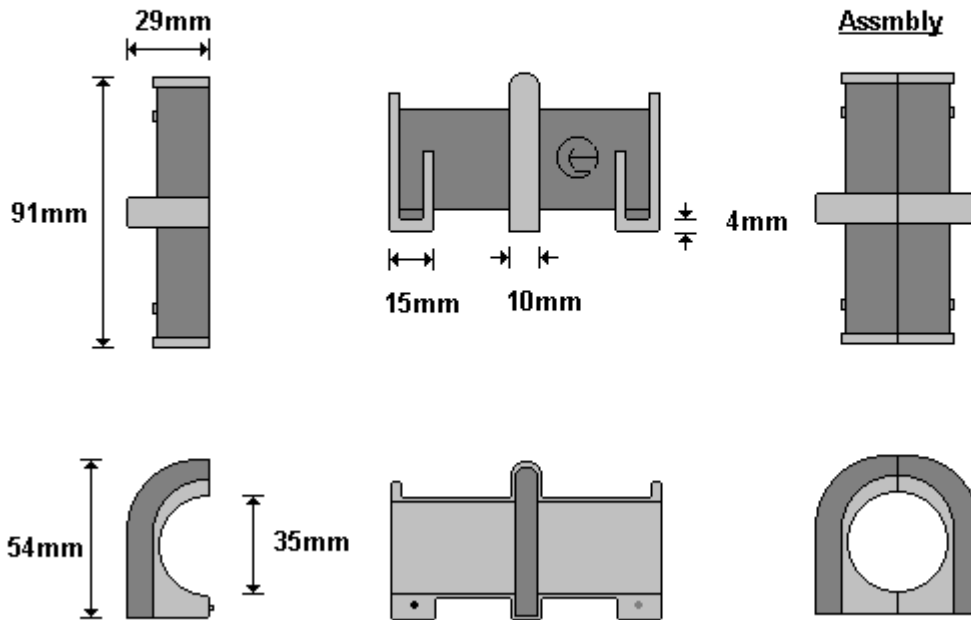

(011) 907 1755/6

**33mm LARGE GUIDE PLATE
LO990C**

General Hinges

(011) 907 1755/6

**LARGE GUIDE PLATE PLASTIC INSERT
LO990D**

General Hinges

(011) 907 1755/6

**33mm SMALL GUIDE PLATE
LO990E**