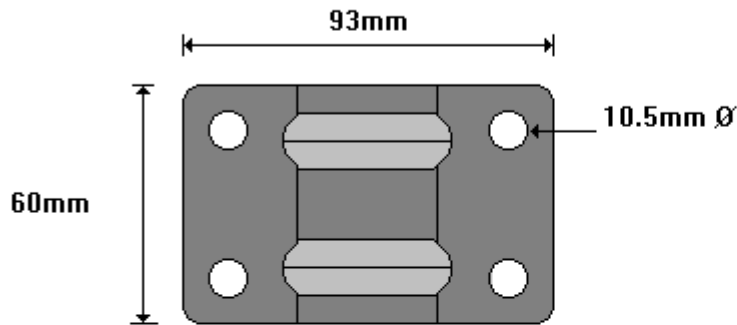

15.5mm

**27mm NYLON GUIDE SET
LO900DA**

Assembly

General Hinges

(011) 907 1755/6

**22mm GUIDE BRACKET
LO900E**

General Hinges

(011) 907 1755/6