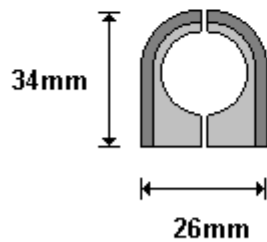

(011) 907 1755/6

**MINI 22mm NYLON GUIDE SET
LO850D**

General Hinges

(011) 907 1755/6

**MINI 22mm HANDLE
LO850E**

General Hinges

(011) 907 1755/6

**MINI 22mm RIVET
LO850F**

General Hinges

(011) 907 1755/6

**MINI 22mm HANDLE MOUNTING BRACKET
LO850G**

General Hinges

(011) 907 1755/6

**MINI 22mm LOCK PLATE
LO850H**

General Hinges

(011) 907 1755/6