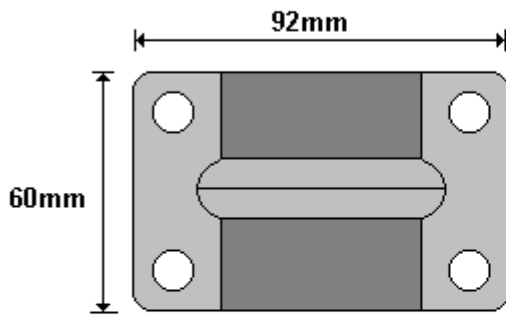

**27mm GUIDE BRACKET
LO900EA**

General Hinges

(011) 907 1755/6

**27mm BACKING PLATE
LO900F**