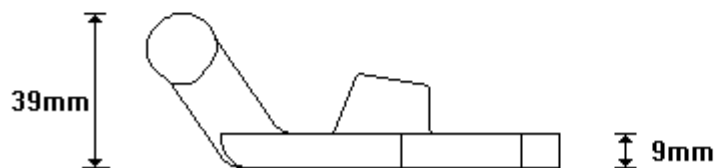

**TFM 27mm KEEPERS
LO900BA**

General Hinges

(011) 907 1755/6