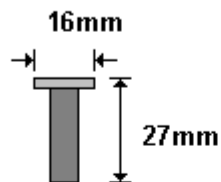

(011) 907 1755/6

**MINI 22mm NYLON GUIDE SET
LO850D**

General Hinges

(011) 907 1755/6

**MINI 22mm HANDLE
LO850E**

General Hinges

(011) 907 1755/6

**MINI 22mm RIVET
LO850F**

General Hinges

(011) 907 1755/6

**MINI 22mm HANDLE MOUNTING BRACKET
LO850G**

General Hinges

(011) 907 1755/6

**MINI 22mm LOCK PLATE
LO850H**

General Hinges

(011) 907 1755/6