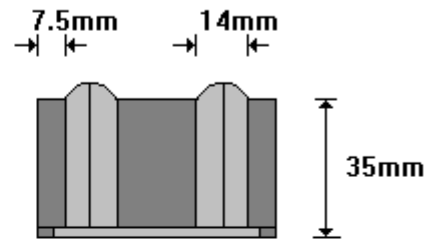

15.5mm

**27mm NYLON GUIDE SET
LO900DA**

Assembly

General Hinges

(011) 907 1755/6

**22mm GUIDE BRACKET
LO900E**

General Hinges

(011) 907 1755/6