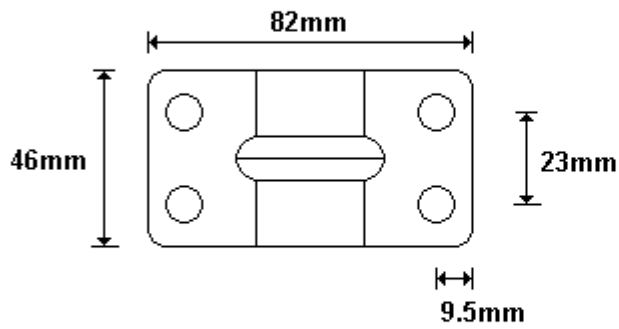

**MINI 22mm CAM
LO850A**

General Hinges

(011) 907 1755/6

**MINI 22mm DOOR LOCK KEEPER
LO850B**

General Hinges

(011) 907 1755/6

**MINI 22mm GUIDE BRACKET
LO850C**

General Hinges

(011) 907 1755/6

**MINI 22mm NYLON GUIDE SET
LO850D**

General Hinges

(011) 907 1755/6

**MINI 22mm HANDLE
LO850E**

General Hinges

(011) 907 1755/6

**MINI 22mm RIVET
LO850F**