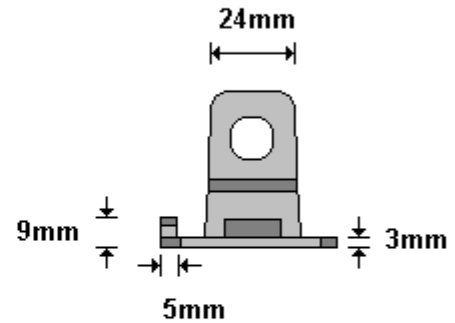

General Hinges

(011) 907 1755/6

**MINI 22mm HANDLE MOUNTING BRACKET
LO850G**

General Hinges

(011) 907 1755/6

**MINI 22mm LOCK PLATE
LO850H**

General Hinges

(011) 907 1755/6