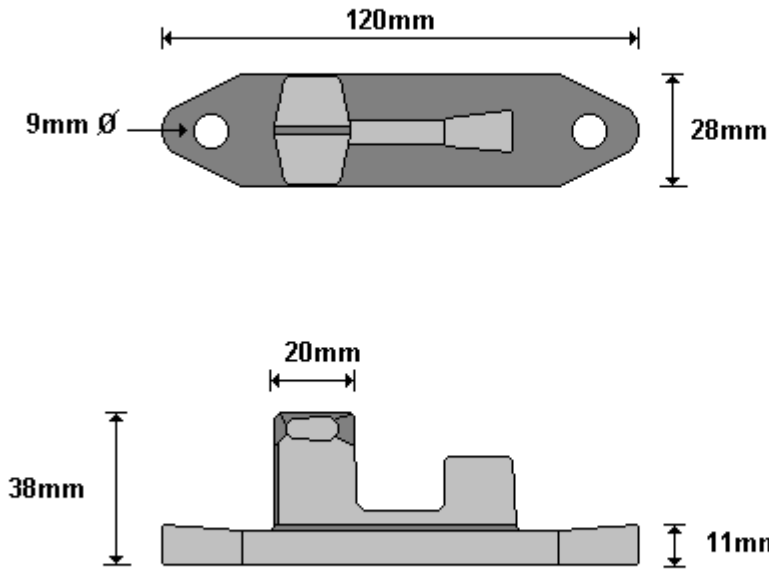

**MINI 22mm CAM
LO850A**

General Hinges

(011) 907 1755/6

**MINI 22mm DOOR LOCK KEEPER
LO850B**

General Hinges

(011) 907 1755/6

**MINI 22mm GUIDE BRACKET
LO850C**

General Hinges

(011) 907 1755/6

**MINI 22mm NYLON GUIDE SET
LO850D**

General Hinges

(011) 907 1755/6

**MINI 22mm HANDLE
LO850E**

General Hinges

(011) 907 1755/6

**MINI 22mm RIVET
LO850F**