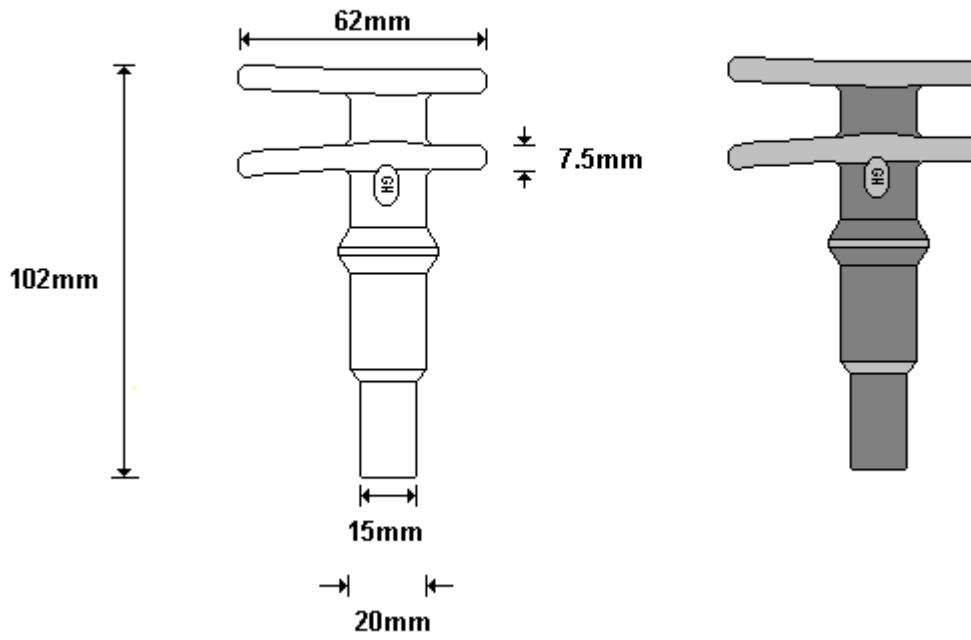

**MINI 22mm CAM
LO850A**

General Hinges

(011) 907 1755/6

**MINI 22mm DOOR LOCK KEEPER
LO850B**

General Hinges

(011) 907 1755/6

**MINI 22mm GUIDE BRACKET
LO850C**

General Hinges

(011) 907 1755/6

**MINI 22mm NYLON GUIDE SET
LO850D**

General Hinges

(011) 907 1755/6

**MINI 22mm HANDLE
LO850E**

General Hinges

(011) 907 1755/6

**MINI 22mm RIVET
LO850F**