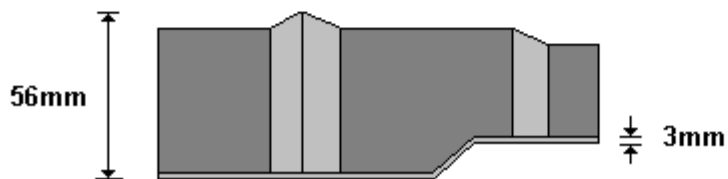

(011) 907 1755/6

**33mm LARGE GUIDE PLATE
LO990C**

General Hinges

(011) 907 1755/6

**LARGE GUIDE PLATE PLASTIC INSERT
LO990D**

General Hinges

(011) 907 1755/6

**33mm SMALL GUIDE PLATE
LO990E**