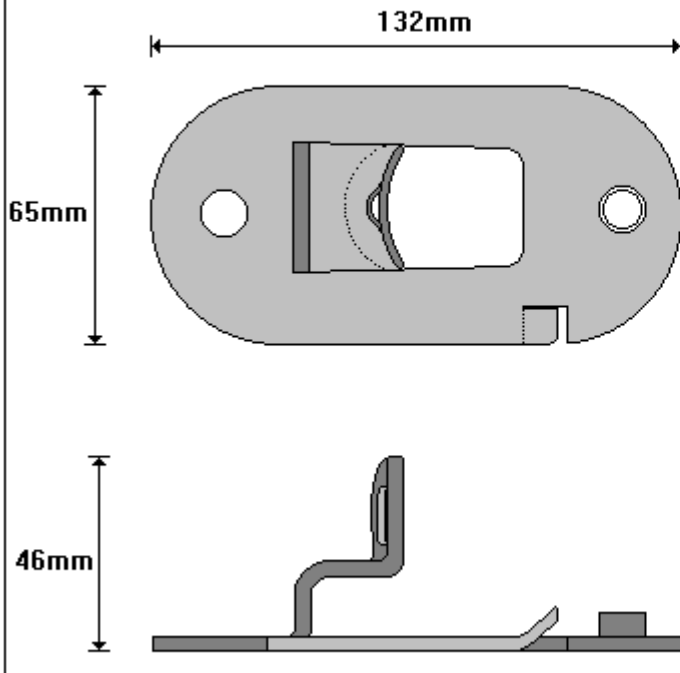

**LOCK PLATE
LO900G**

General Hinges

(011) 907 1755/6