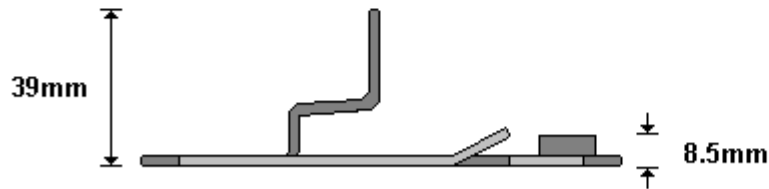

General Hinges

(011) 907 1755/6

**MINI 22mm HANDLE MOUNTING BRACKET
LO850G**

General Hinges

(011) 907 1755/6

**MINI 22mm LOCK PLATE
LO850H**

General Hinges

(011) 907 1755/6