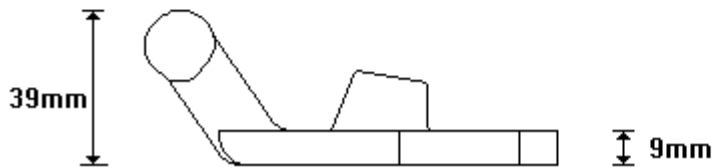

(011) 907 1755/6

**22mm / 27mm LONG CAM
LO900AA**

General Hinges

(011) 907 1755/6

**22mm/27mm WELD ON KEEPER
LO900B**

General Hinges

(011) 907 1755/6

**TFM 27mm KEEPERS
LO900BA**