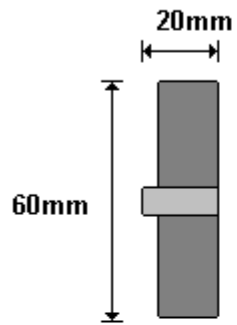

General Hinges

(011) 907 1755/6

**BOLT ON KEEPER
LO900C**

General Hinges

(011) 907 1755/6

135mm

16mm

25mm

**22mm NYLON GUIDE SET
LO900D**

General Hinges

(011) 907 1755/6

35mm

35mm

57mm

57mm

20mm

15.5mm

**27mm NYLON GUIDE SET
LO900DA**

Assembly

General Hinges

(011) 907 1755/6

**22mm GUIDE BRACKET
LO900E**

General Hinges

(011) 907 1755/6