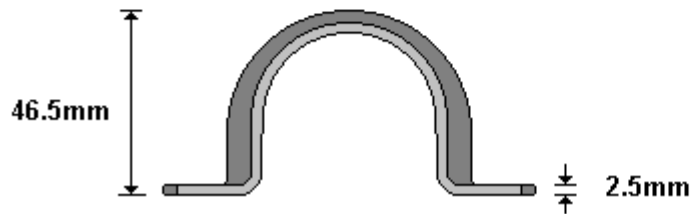

**27mm GUIDE BRACKET
LO900EA**

General Hinges

(011) 907 1755/6

**27mm BACKING PLATE
LO900F**