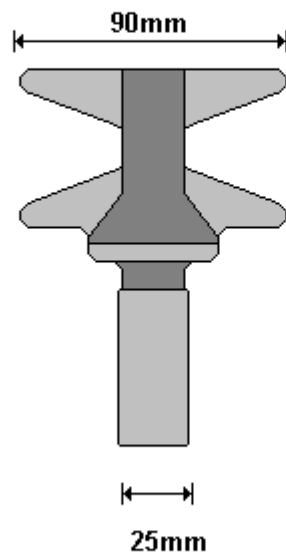

WASHER
LO900M

General Hinges

(011) 907 1755/6

33mm PIPE CAM
LO990A

General Hinges

(011) 907 1755/6

**33mm PIPE KEEPER
LO990B**

General Hinges

(011) 907 1755/6

**33mm LARGE GUIDE PLATE
LO990C**

General Hinges

(011) 907 1755/6

**LARGE GUIDE PLATE PLASTIC INSERT
LO990D**

General Hinges

(011) 907 1755/6

**33mm SMALL GUIDE PLATE
LO990E**