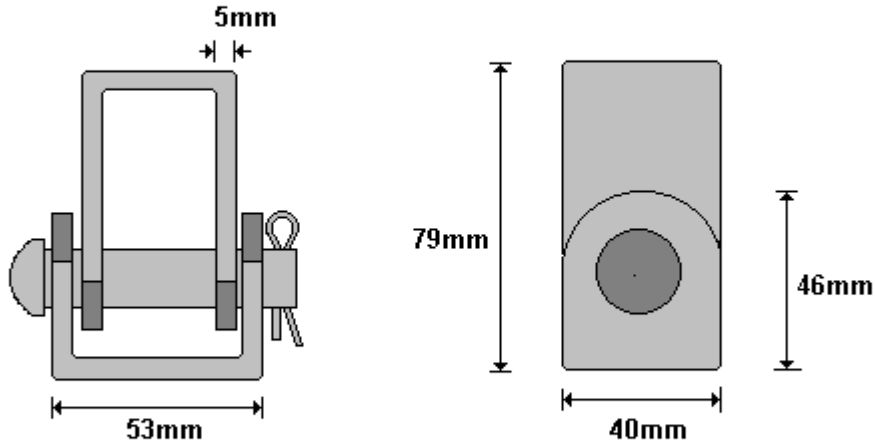

FABCOM SPECIAL SDB
HWFAB100

General Hinges

(011) 907 1755/6