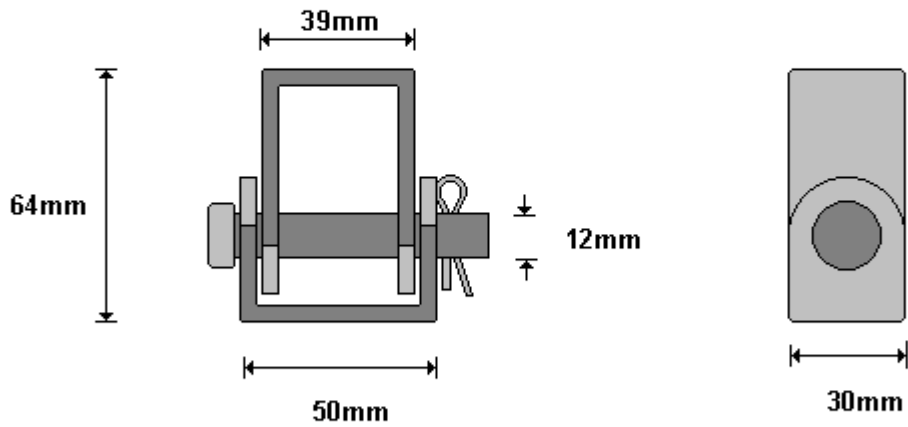

(011) 907 1755/6

SPECIAL 12mm SHORT DOUBLE BRACKET
HWHIN100

General Hinges

(011) 907 1755/6

AFROX SPECIAL OUTSIDE BRACKET
HWM&P100

General Hinges

(011) 907 1755/6

SA TRUCK 12MM SPECIAL INNER BRACKET WITH A 12MM PIN
HWSAT100