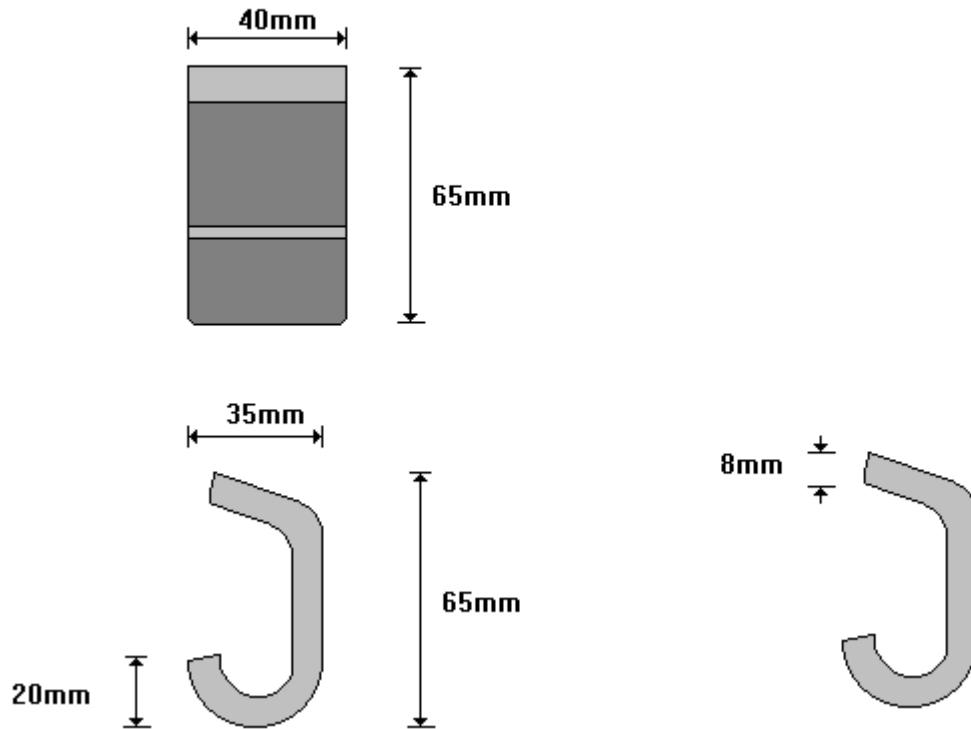

General Hinges

(011) 907 1755/6

REMOVABLE DROPSIDE BRACKET - FEMALE
RDSBF

General Hinges

(011) 907 1755/6

REMOVABLE DROP SIDE BRACKET - MALE
RDSBM

General Hinges

(011) 907 1755/6