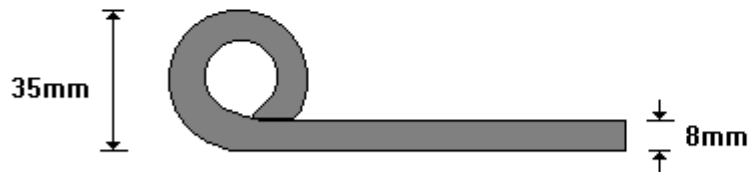

STD 16mm DROPSIDE HINGE
16MMDSH

General Hinges

(011) 907 1755/6

STD 16mm DROPSIDE HINGE 90
16MMDSHC

General Hinges

(011) 907 1755/6

16mm DROP SIDE LEAF
16MMDSL

General Hinges

(011) 907 1755/6

SHORT 16mm DROP SIDE LEAF
16MMDSL

General Hinges

(011) 907 1755/6

INSIDE BRACKET SDB
16MMIB

General Hinges

(011) 907 1755/6

INSIDE BRACKET LDB
16MMIBL