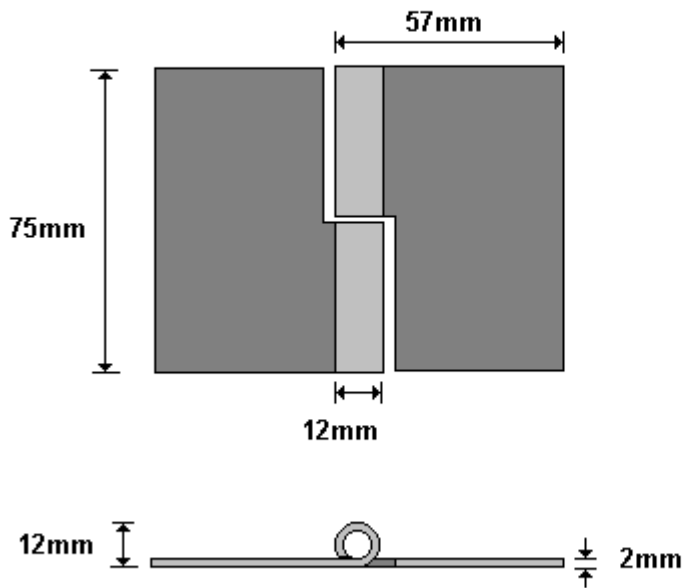

(011) 907 1755/6

S/STEEL LOOSE LEAF HINGE RH
LLH100RS

General Hinges

(011) 907 1755/6

**S/STEEL LOOSE LEAF HINGE LH
LLH100S**

General Hinges

(011) 907 1755/6

**MOSSIE HINGES - TFM CARGO VAN
MOS100**