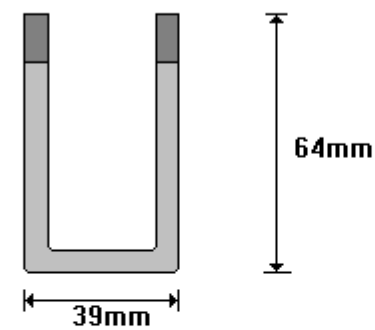

(011) 907 1755/6

SHORT 16mm DROP SIDE LEAF
16MMDSL

General Hinges

(011) 907 1755/6

INSIDE BRACKET SDB
16MMIB

General Hinges

(011) 907 1755/6

INSIDE BRACKET LDB
16MMIBL