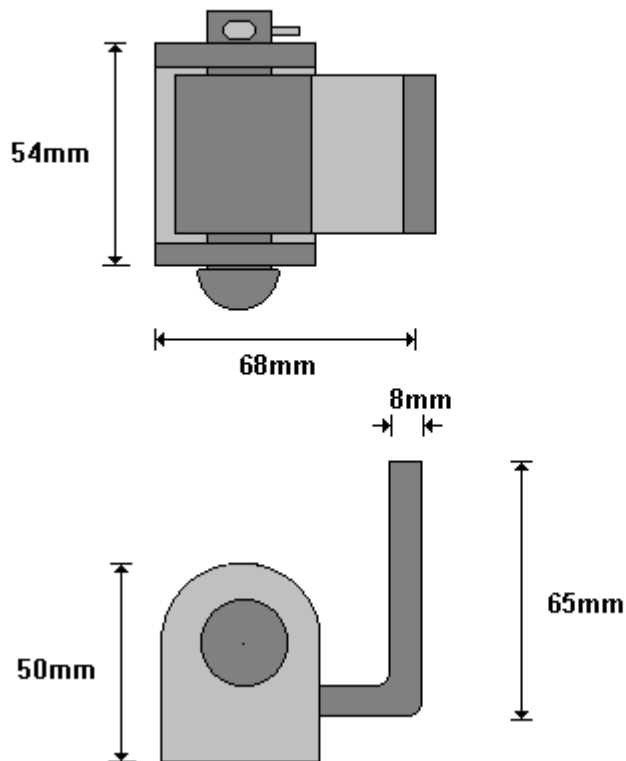

STD 16mm DROPSIDE HINGE
16MMDSH

General Hinges

(011) 907 1755/6

STD 16mm DROPSIDE HINGE 90
16MMDSHC

General Hinges

(011) 907 1755/6

16mm DROP SIDE LEAF
16MMDSL

General Hinges

(011) 907 1755/6

SHORT 16mm DROP SIDE LEAF
16MMDSL

General Hinges

(011) 907 1755/6

INSIDE BRACKET SDB
16MMIB

General Hinges

(011) 907 1755/6

INSIDE BRACKET LDB
16MMIBL