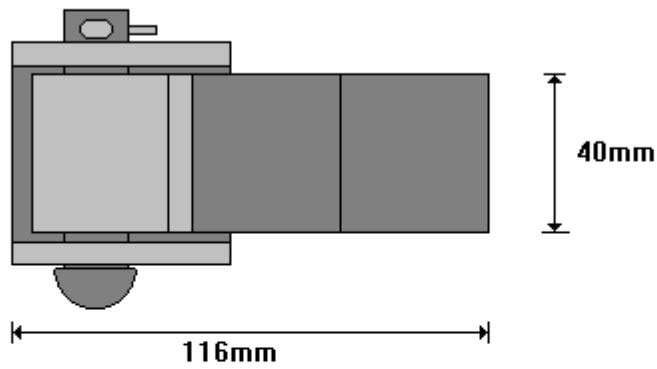

SHORT 20mm DROP SIDE LEAF
20MMDSL

General Hinges

(011) 907 1755/6

CRANKED DROPSIDE HINGE
CRDSH

General Hinges

(011) 907 1755/6

CRANCKED DROPSIDE LEAF
CRDSL

General Hinges