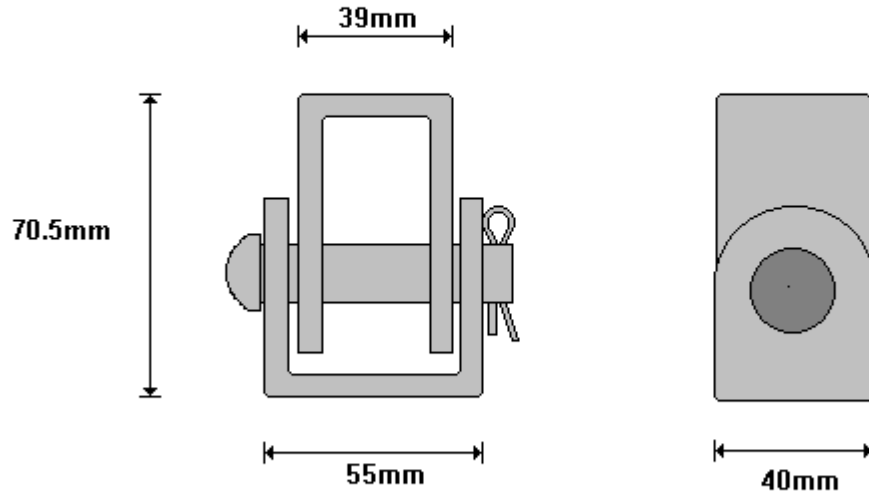

General Hinges

(011) 907 1755/6

LARGE DOUBLE BRACKET
LDB100

General Hinges

(011) 907 1755/6

LOOSE LEAF HINGE LEFT HAND
LLH100

General Hinges

(011) 907 1755/6