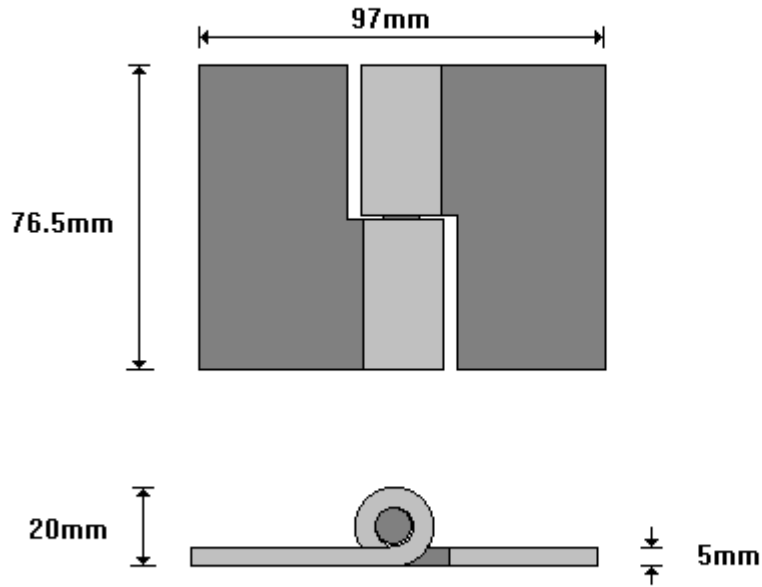

LOOSE LEAF HINGE LH GALVANISED
LLH100G

General Hinges

(011) 907 1755/6