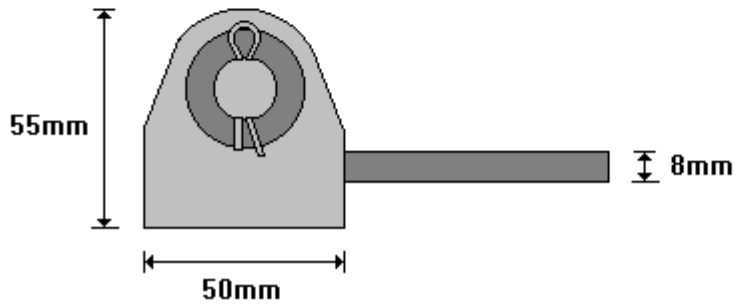

(011) 907 1755/6

HENRED-TYPE DROP SIDE BRACKET
HTDSB

General Hinges

(011) 907 1755/6

**HENRED-TYPE DROP SIDE HINGES
HTDSH**

General Hinges

(011) 907 1755/6

**SPECIAL LARGE DOUBLE BRACKET
HWEVV100**