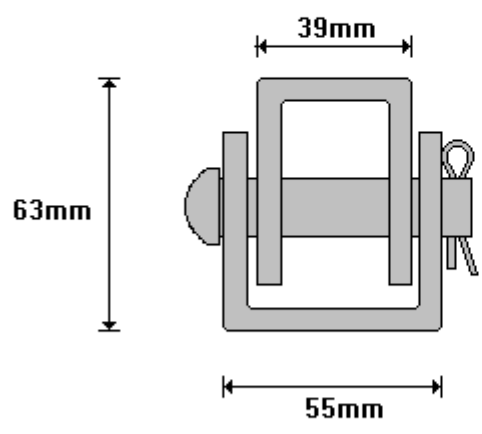

SHORT DOUBLE BRACKET
SDB100