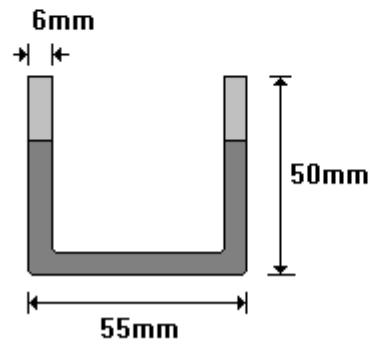

(011) 907 1755/6

SHORT 16mm DROP SIDE LEAF
16MMDSL

General Hinges

(011) 907 1755/6

INSIDE BRACKET SDB
16MMIB

General Hinges

(011) 907 1755/6

INSIDE BRACKET LDB
16MMIBL

General Hinges

(011) 907 1755/6

OUTSIDE BRACKET
16MMOB

General Hinges

(011) 907 1755/6

STD 20mm DROP SIDE LEAF
20MMDSL

General Hinges

(011) 907 1755/6