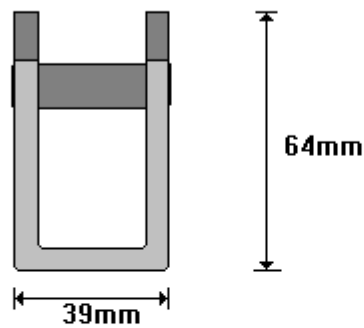

General Hinges

(011) 907 1755/6

LARGE DOUBLE BRACKET
LDB100

General Hinges

(011) 907 1755/6

LOOSE LEAF HINGE LEFT HAND
LLH100

General Hinges

(011) 907 1755/6