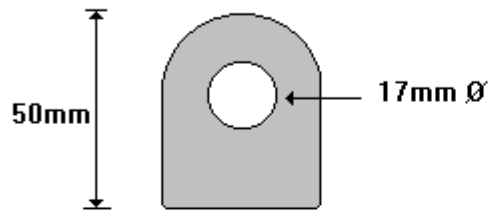

General Hinges

(011) 907 1755/6

OUTSIDE BRACKET
16MMOB

General Hinges

(011) 907 1755/6

STD 20mm DROP SIDE LEAF
20MMDSL

General Hinges

(011) 907 1755/6