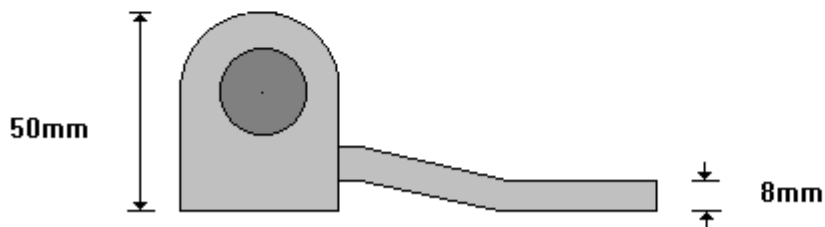

CRANKED DROPSIDE HINGE
CRDSH

General Hinges

(011) 907 1755/6