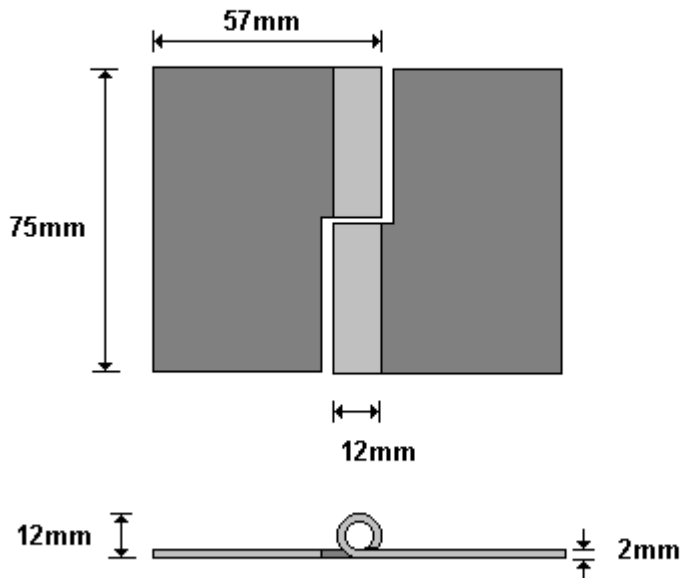

(011) 907 1755/6

S/STEEL LOOSE LEAF HINGE RH
LLH100RS

General Hinges

(011) 907 1755/6

**S/STEEL LOOSE LEAF HINGE LH
LLH100S**

General Hinges

(011) 907 1755/6

**MOSSIE HINGES - TFM CARGO VAN
MOS100**