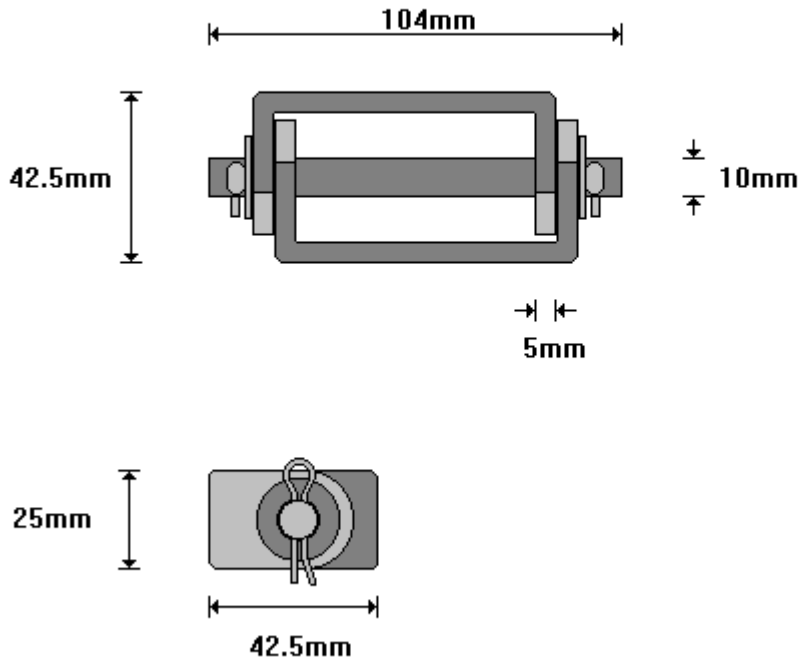

**MOSSIE HINGES - TFM CARGO VAN
MOS100**

General Hinges

(011) 907 1755/6