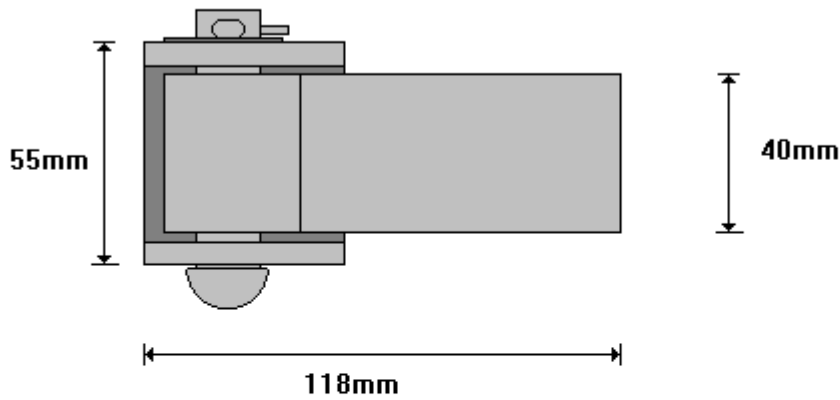

(011) 907 1755/6

HENRED-TYPE DROP SIDE BRACKET
HTDSB

General Hinges

(011) 907 1755/6

**HENRED-TYPE DROP SIDE HINGES
HTDSH**

General Hinges

(011) 907 1755/6

**SPECIAL LARGE DOUBLE BRACKET
HWEVV100**