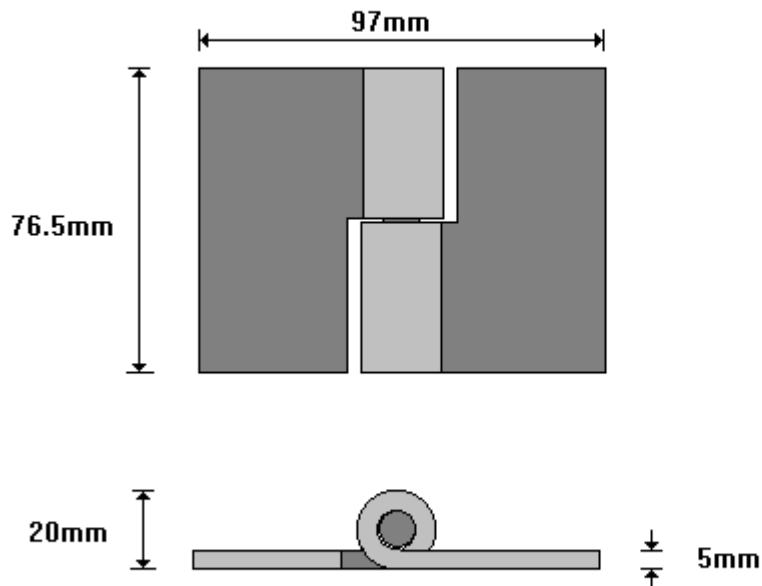

LOOSE LEAF HINGE LH GALVANISED
LLH100G

General Hinges

(011) 907 1755/6

LOOSE LEAF HINGE RH GALVANISED
LLH100GR

General Hinges

(011) 907 1755/6

LOOSE LEAF HINGE RIGHT HAND
LLH100R

General Hinges