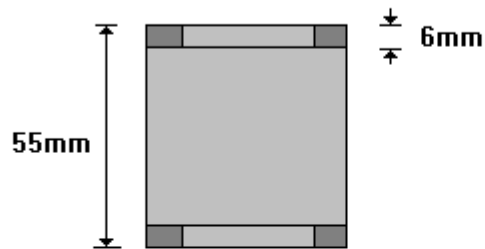

(011) 907 1755/6

HENRED-TYPE DROP SIDE BRACKET
HTDSB

General Hinges

(011) 907 1755/6

**HENRED-TYPE DROP SIDE HINGES
HTDSH**

General Hinges

(011) 907 1755/6

**SPECIAL LARGE DOUBLE BRACKET
HWEVV100**