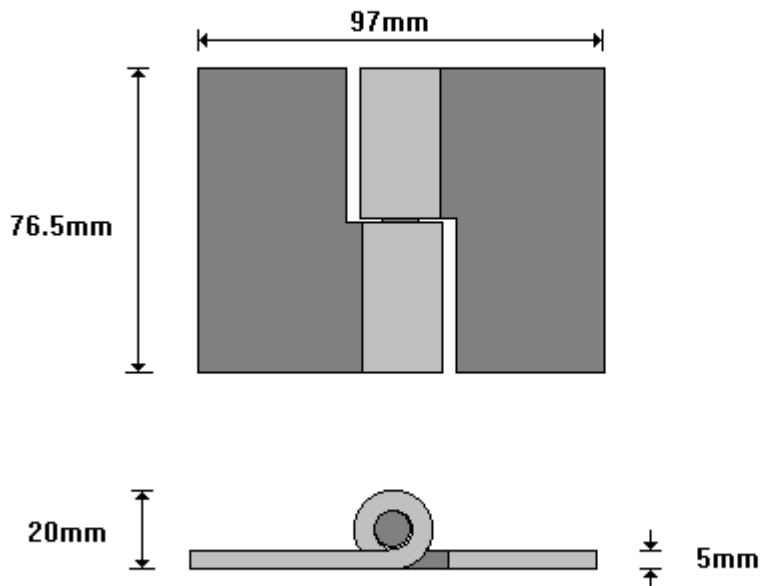

General Hinges

(011) 907 1755/6

LARGE DOUBLE BRACKET
LDB100

General Hinges

(011) 907 1755/6

LOOSE LEAF HINGE LEFT HAND
LLH100

General Hinges

(011) 907 1755/6