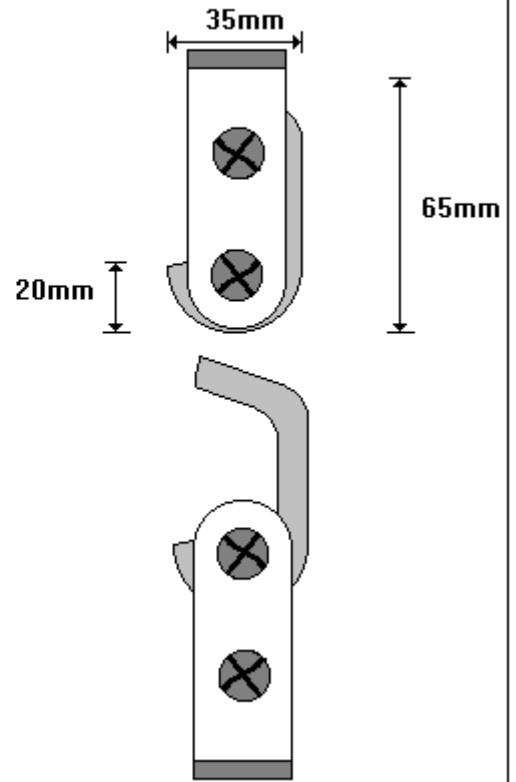

REMOVABLE DROPSIDE HINGE
RDSH