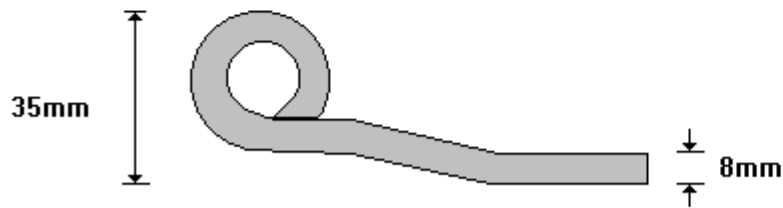

CRANCKED DROPSIDE LEAF
CRDSL

General Hinges

(011) 907 1755/6