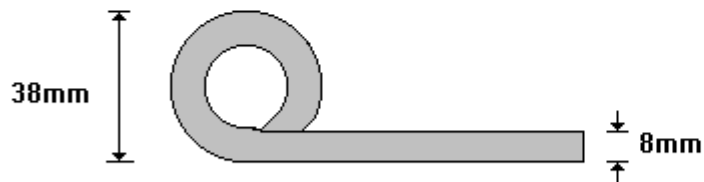

General Hinges

(011) 907 1755/6

OUTSIDE BRACKET
16MMOB

General Hinges

(011) 907 1755/6

STD 20mm DROP SIDE LEAF
20MMDSL

General Hinges

(011) 907 1755/6