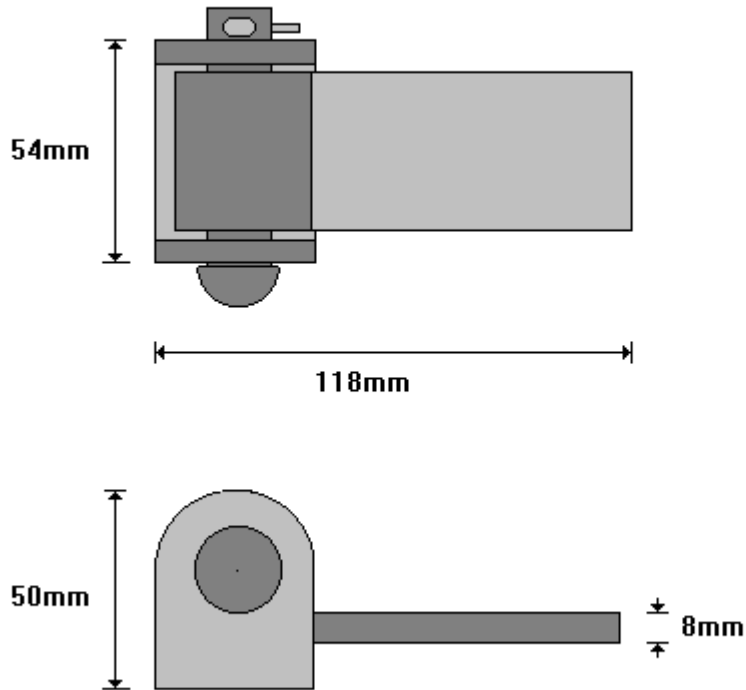

STD 16mm DROPSIDE HINGE
16MMDSH

General Hinges

(011) 907 1755/6

STD 16mm DROPSIDE HINGE 90
16MMDSHC

General Hinges

(011) 907 1755/6

16mm DROP SIDE LEAF
16MMDSL

General Hinges

(011) 907 1755/6

SHORT 16mm DROP SIDE LEAF
16MMDSL

General Hinges

(011) 907 1755/6

INSIDE BRACKET SDB
16MMIB

General Hinges

(011) 907 1755/6

INSIDE BRACKET LDB
16MMIBL