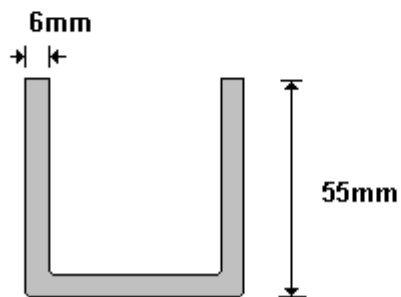

General Hinges

(011) 907 1755/6