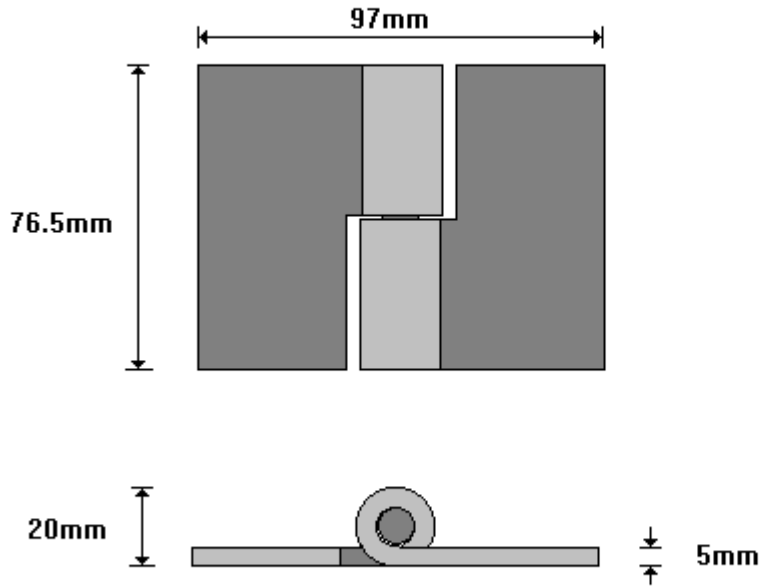

LOOSE LEAF HINGE RIGHT HAND
LLH100R

General Hinges

(011) 907 1755/6