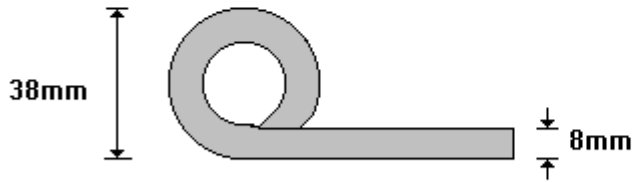

SHORT 20mm DROP SIDE LEAF
20MMDSL

General Hinges

(011) 907 1755/6