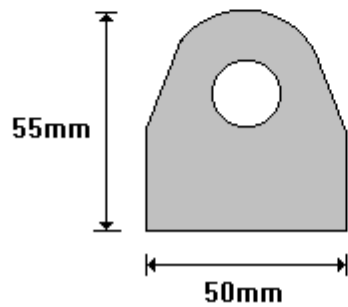

(011) 907 1755/6

HENRED-TYPE DROP SIDE BRACKET
HTDSB

General Hinges

(011) 907 1755/6

**HENRED-TYPE DROP SIDE HINGES
HTDSH**

General Hinges

(011) 907 1755/6

**SPECIAL LARGE DOUBLE BRACKET
HWEVV100**