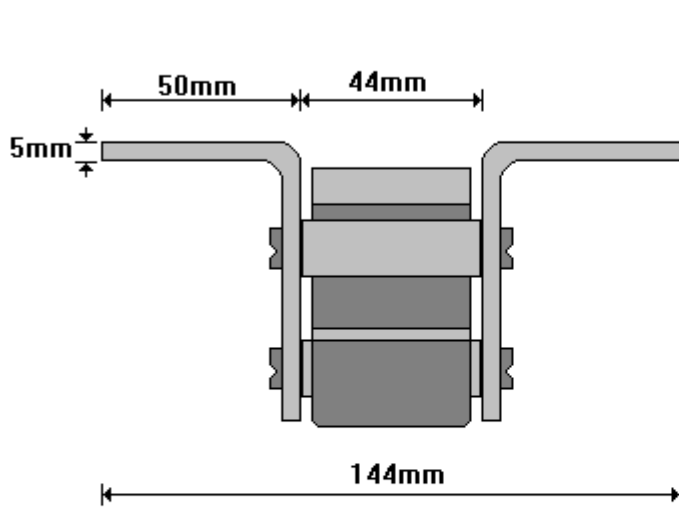

REMOVABLE DROPSIDE HINGE
RDSH