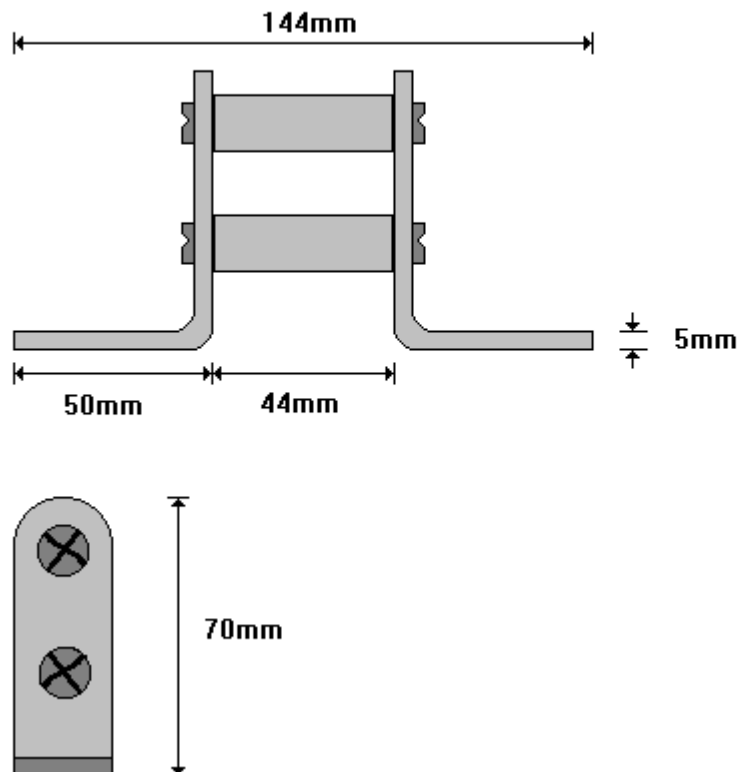

General Hinges

(011) 907 1755/6

REMOVABLE DROPSIDE BRACKET - FEMALE
RDSBF

General Hinges

(011) 907 1755/6

REMOVABLE DROP SIDE BRACKET - MALE
RDSBM

General Hinges

(011) 907 1755/6