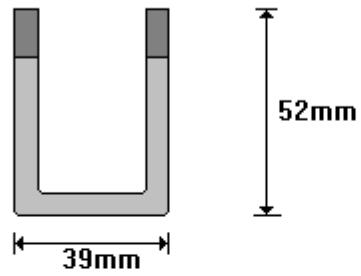

(011) 907 1755/6

SHORT 16mm DROP SIDE LEAF
16MMDSL

General Hinges

(011) 907 1755/6

INSIDE BRACKET SDB
16MMIB

General Hinges

(011) 907 1755/6

INSIDE BRACKET LDB
16MMIBL