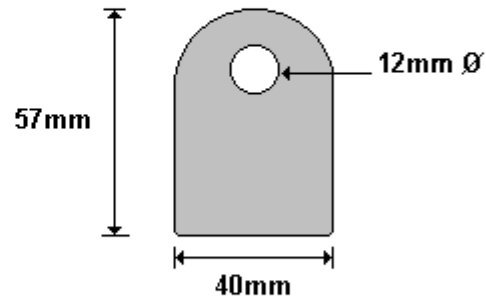

AFROX SPECIAL OUTSIDE BRACKET
HWM&P100

General Hinges

(011) 907 1755/6