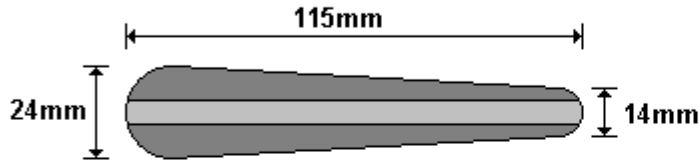

**DUMMY HANDLE ONLY
DH300**

General Hinges

(011) 907 1755/6

8.5mm