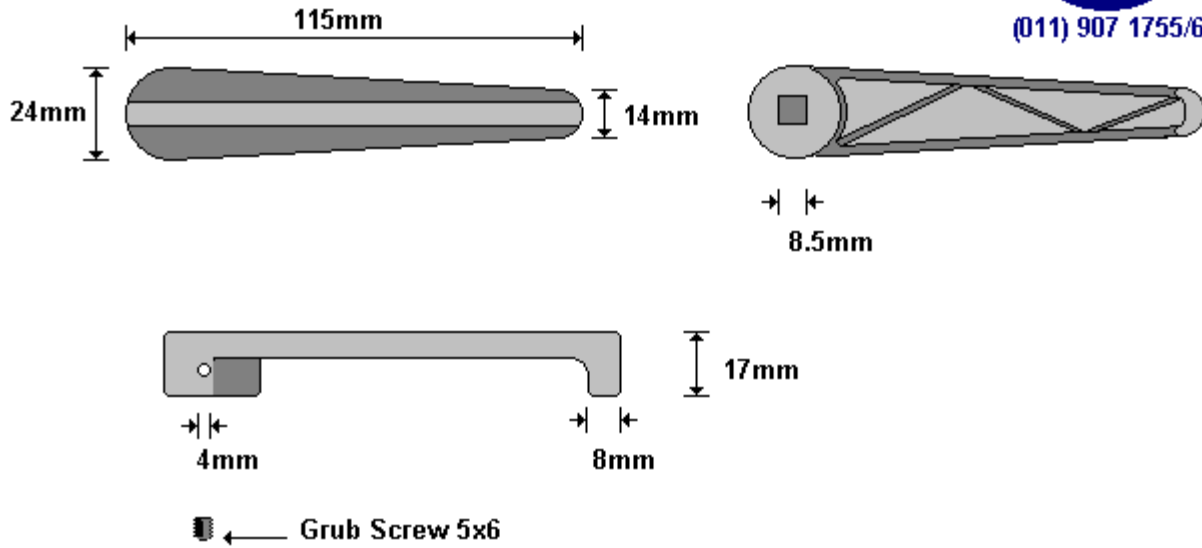

**DUMMY HANDLE WITH GRUB SCREW  
DH100**

General Hinges

(011) 907 1755/6

**DUMMY HANDLE WITH SELLOK PIN  
DH200**

General Hinges

(011) 907 1755/6

**DUMMY HANDLE ONLY  
DH300**

General Hinges