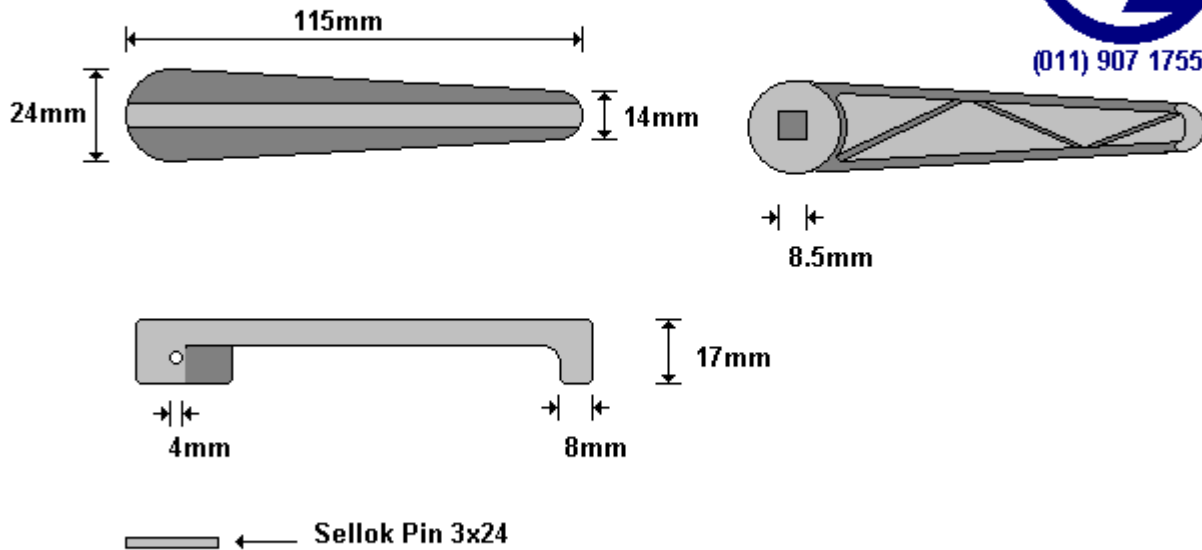

**DUMMY HANDLE WITH GRUB SCREW  
DH100**

General Hinges

(011) 907 1755/6

**DUMMY HANDLE WITH SELLOK PIN  
DH200**

General Hinges

(011) 907 1755/6

**DUMMY HANDLE ONLY  
DH300**

General Hinges

(011) 907 1755/6

8.5mm

**METAL DUMMY HANDLE  
DH400**

General Hinges

(011) 907 1755/6