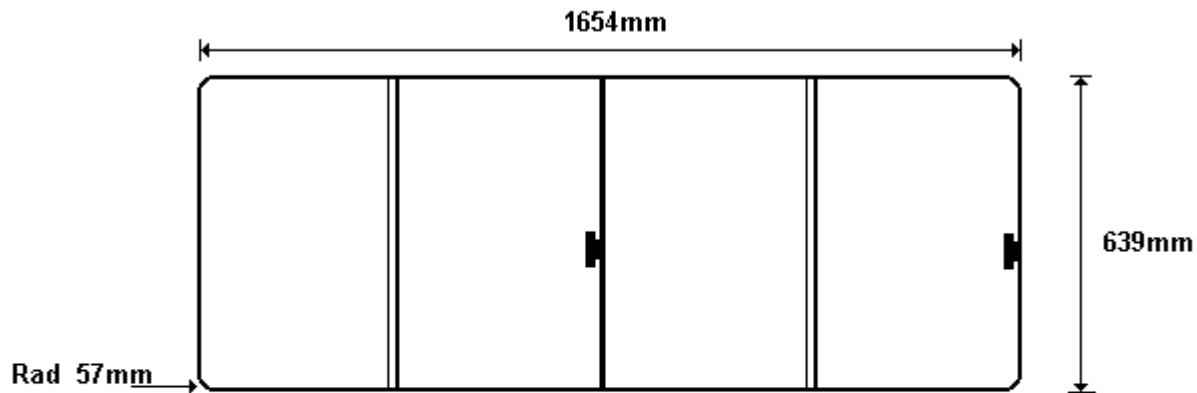

714x599 FRONT SLIDERS
CWHANS100G
CWHANS100GR

TEMP DRW 2x90° PAR
SIZE: 575x357 (0.22)

TEMP DRW AAR
SIZE: 575x357 (0.22)

General Hinges

(011) 907 1755/6

1654x639
CWHANS200G
CWHANS200GR

TEMP DRW 2x90° PAR
SIZE: 615x419 (0.27)

TEMP DRW 2x90° PAR
SIZE: 615x419 (0.27)

TEMP DRW AAR
SIZE: 615x419 (0.27)

TEMP DRW AAR
SIZE: 615x419 (0.27)

General Hinges

(011) 907 1755/6

4mm GREY GLASS 759x504
CWHANS300G

TEMP DRAWING AAR
SIZE: 504x759 (0.41)

General Hinges

(011) 907 1755/6

1308x641 FRONT SLIDERS
CWHANS400G
CWHANS400GR

TEMP DRW 2x90° PAR
SIZE: 575x357 (0.22)

TEMP DRW AAR
SIZE: 575x357 (0.22)

General Hinges

(011) 907 1755/6