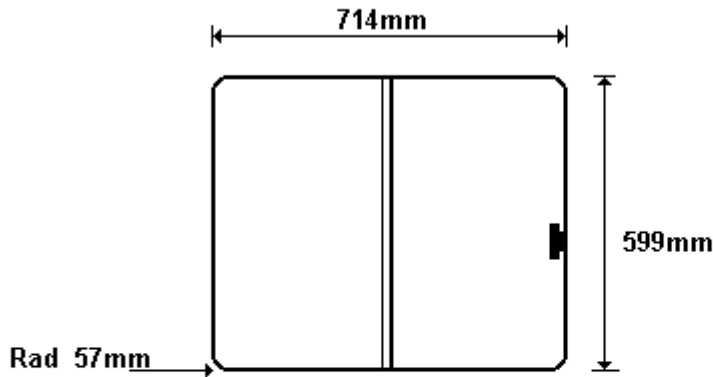

714x599 FRONT SLIDERS
CWHANS100G
CWHANS100GR

TEMP DRW 2x90° PAR
SIZE: 575x357 (0.22)

TEMP DRW AAR
SIZE: 575x357 (0.22)

General Hinges

(011) 907 1755/6

1654x639
CWHANS200G
CWHANS200GR

TEMP DRW 2x90° PAR
SIZE: 615x419 (0.27)

TEMP DRW 2x90° PAR
SIZE: 615x419 (0.27)

TEMP DRW AAR
SIZE: 615x419 (0.27)

TEMP DRW AAR
SIZE: 615x419 (0.27)

General Hinges

(011) 907 1755/6

4mm GREY GLASS 759x504
CWHANS300G

TEMP DRAWING AAR
SIZE: 504x759 (0.41)

General Hinges

(011) 907 1755/6

1308x641 FRONT SLIDERS
CWHANS400G
CWHANS400GR

TEMP DRW 2x90° PAR
SIZE: 575x357 (0.22)

TEMP DRW AAR
SIZE: 575x357 (0.22)

General Hinges

(011) 907 1755/6