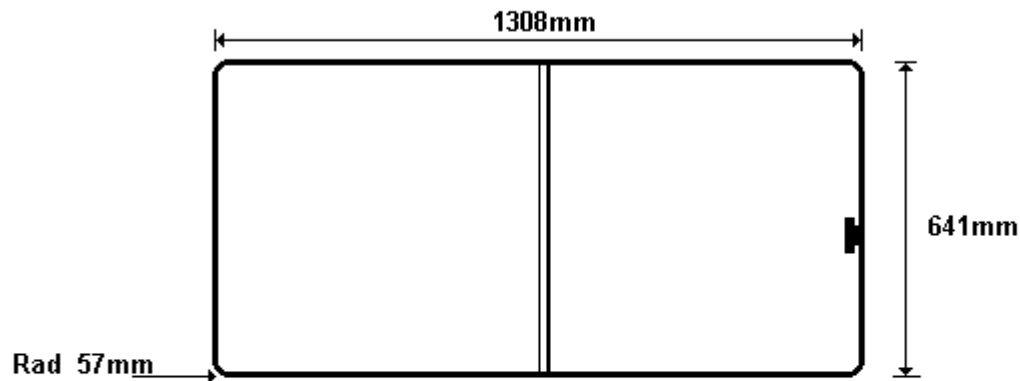

714x599 FRONT SLIDERS
CWHANS100G
CWHANS100GR

TEMP DRW 2x90° PAR
SIZE: 575x357 (0.22)

TEMP DRW AAR
SIZE: 575x357 (0.22)

General Hinges

(011) 907 1755/6

1654x639
CWHANS200G
CWHANS200GR

TEMP DRW 2x90° PAR
SIZE: 615x419 (0.27)

TEMP DRW 2x90° PAR
SIZE: 615x419 (0.27)

TEMP DRW AAR
SIZE: 615x419 (0.27)

TEMP DRW AAR
SIZE: 615x419 (0.27)

General Hinges

(011) 907 1755/6

4mm GREY GLASS 759x504
CWHANS300G

TEMP DRAWING AAR
SIZE: 504x759 (0.41)

General Hinges

(011) 907 1755/6

1308x641 FRONT SLIDERS
CWHANS400G
CWHANS400GR

TEMP DRW 2x90° PAR
SIZE: 575x357 (0.22)

TEMP DRW AAR
SIZE: 575x357 (0.22)

General Hinges

(011) 907 1755/6