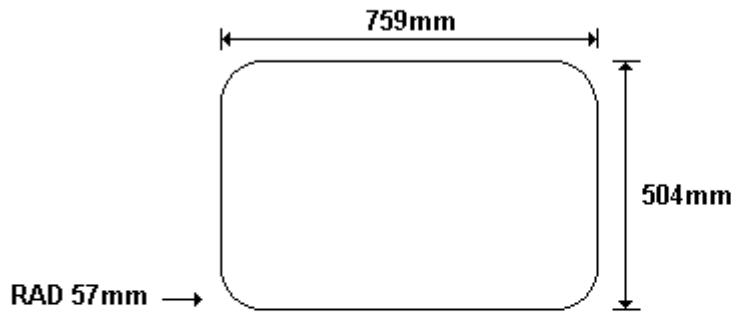

714x599 FRONT SLIDERS
CWHANS100G
CWHANS100GR

TEMP DRW 2x90° PAR
SIZE: 575x357 (0.22)

TEMP DRW AAR
SIZE: 575x357 (0.22)

General Hinges

(011) 907 1755/6

1654x639
CWHANS200G
CWHANS200GR

TEMP DRW 2x90° PAR
SIZE: 615x419 (0.27)

TEMP DRW 2x90° PAR
SIZE: 615x419 (0.27)

TEMP DRW AAR
SIZE: 615x419 (0.27)

TEMP DRW AAR
SIZE: 615x419 (0.27)

General Hinges

(011) 907 1755/6

4mm GREY GLASS 759x504
CWHANS300G

TEMP DRAWING AAR
SIZE: 504x759 (0.41)

General Hinges

(011) 907 1755/6

1308x641 FRONT SLIDERS
CWHANS400G
CWHANS400GR

TEMP DRW 2x90° PAR
SIZE: 575x357 (0.22)

TEMP DRW AAR
SIZE: 575x357 (0.22)

General Hinges

(011) 907 1755/6