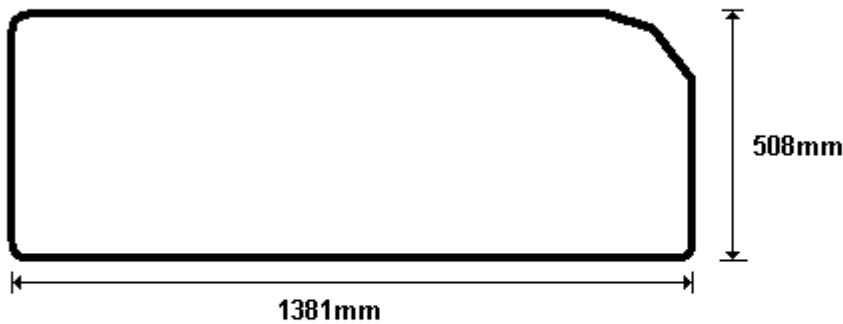

TEMP CWKANGO115/B AAR
SIZE: 325x480 (0.16)

TEMP CWKANGO115/C 2x9Ø PAR
SIZE: 325x370 (0.12)

General Hinges

(011) 907 1755/6

KANGO TRITON
CWKANGO116G
CWKANGO116GR

TEMP DRWG CWKANGO116/A 2x9Ø PAR
SIZE: 283x544 (0.17)

TEMP DRWG CWKANGO116/B AAR
SIZE: 283x516 (0.16)

General Hinges

(011) 907 1755/6

GULLWING PLANT ON FRAME
CWKANGO117
CWKANGO117R

General Hinges

(011) 907 1755/6

ALUMINIUM ORDER SIZE

DIE 01287 SIZE: Bottom: 1.950m
Top: 1.850m

APPETURE SIZE: 1381x508
RUBBER : N/A