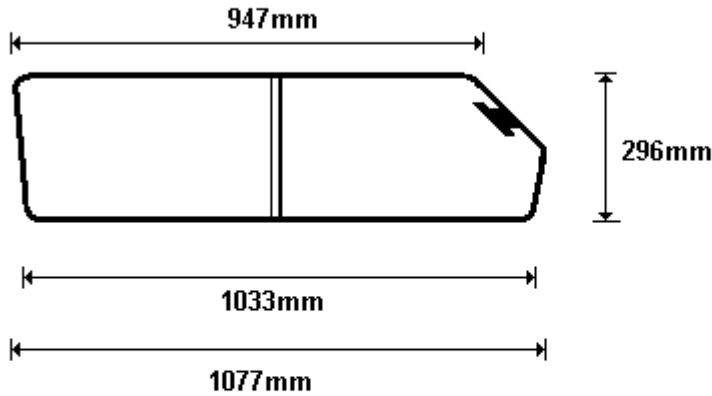

TEMP CWKANGO115/B AAR
SIZE: 325x480 (0.16)

TEMP CWKANGO115/C 2x9Ø PAR
SIZE: 325x370 (0.12)

General Hinges

(011) 907 1755/6

KANGO TRITON
CWKANGO116G
CWKANGO116GR

TEMP DRWG CWKANGO116/A 2x9Ø PAR
SIZE: 283x544 (0.17)

TEMP DRWG CWKANGO116/B AAR
SIZE: 283x516 (0.16)

General Hinges

(011) 907 1755/6

GULLWING PLANT ON FRAME
CWKANGO117
CWKANGO117R

General Hinges

(011) 907 1755/6

ALUMINIUM ORDER SIZE

DIE 01287 SIZE: Bottom: 1.950m
Top: 1.850m

APPETURE SIZE: 1381x508
RUBBER : N/A