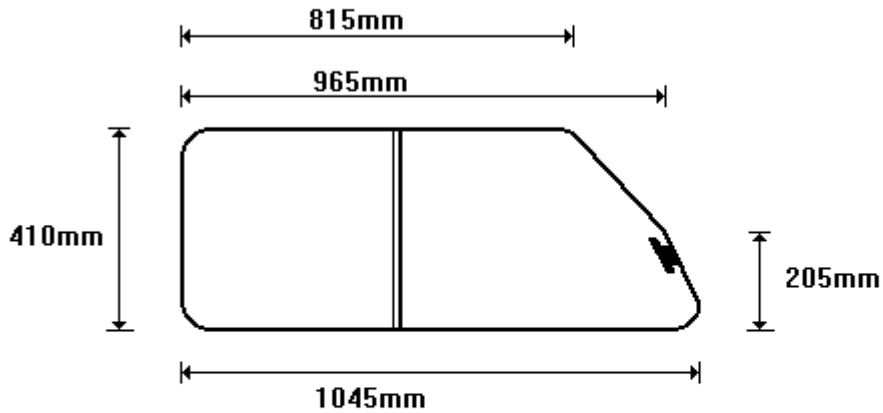

TOYOTA P690 D/CAB
CWKANGO104G
CWKANGO104GR

TEMP KANP690/A 2x90° PAR
SIZE: 386x648 [0.26]

TEMP DRW KANP690/B AAR
SIZE: 387x425 [0.17]

General Hinges

(011) 907 1755/6