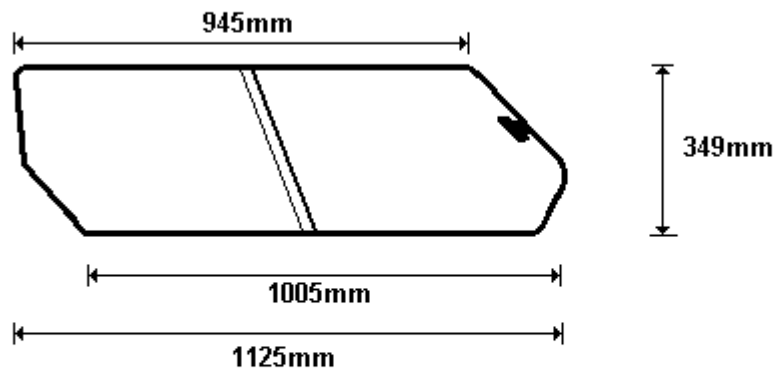

TEMP ANDY NISS/SUM/A 2x90° PAR
SIZE: 406x315 (0.14)

TEMP ANDY NISS/SUM/B AAR
SIZE: 406x315 (0.14)

General Hinges

(011) 907 1755/6

KANGO CORSA
CWKANGO0110G
CWKANGO0110GR

TEMP DRAWING KANGO CORSA/A 2x9Ø PAR
SIZE: 337x616 (0.22)