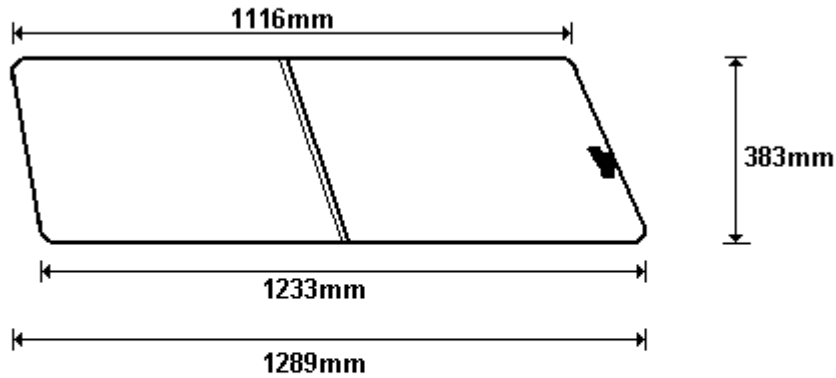

KANGO VW CADDY
CWKANGO108G
CWKANGO108GR

TEMP DRW KANGO VW CADDY/A 2x90° PAR
SIZE: 361x670 (0.25)

TEMP DRW KAN VW/B AAR
SIZE: 361x620 (0.23)

General Hinges

(011) 907 1755/6