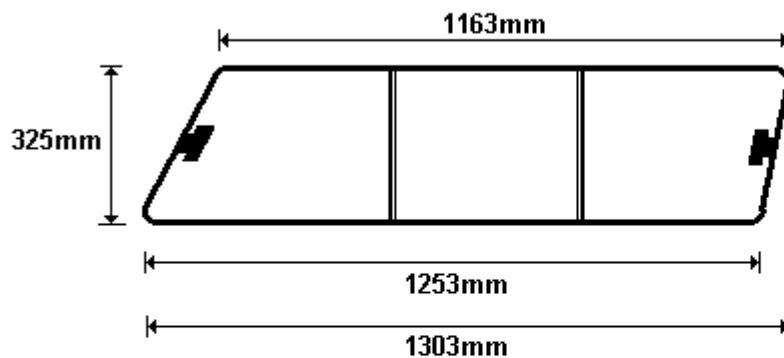

KANGO BANTAM ICON
CWKANGO0111G
CWKANGO0111GR

TEMP CW KANGO 111/A 2x9Ø PAR
SIZE: 300x469 (0.14)

TEMP CW KANGO 111/B 2x9Ø PAR
SIZE: 300x409 (0.13)

TEMP CW KANGO 111/C AAR
SIZE: 300x480 (0.15)

General Hinges

(011) 907 1755/6