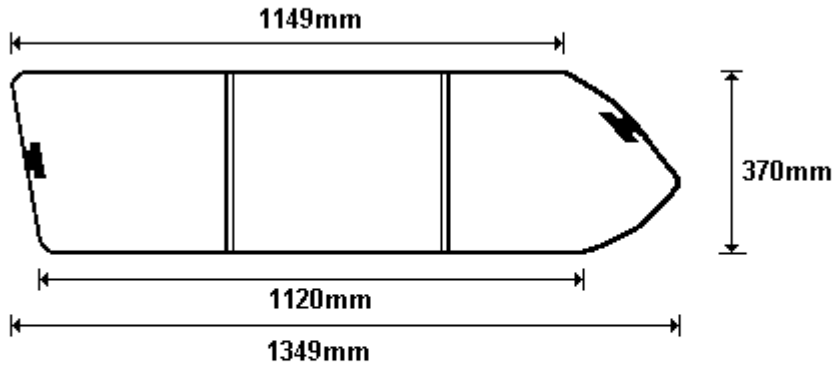

General Hinges

(011) 907 1755/6

NEW CORSA 4303
CWKANGO113G
CWKANGO113GR

TEMP CW KANGO 113/A 2x90° PAR
SIZE: 305x714 (0.24)

TEMP CW KANGO 113/B AAR
SIZE: 303x780 (0.26)

General Hinges

(011) 907 1755/6

NEW ISUZU CLEVER CAB
CWKANGO114G
CWKANGO114GR

APPETURE SIZE: 1381x508
RUBBER : N/A