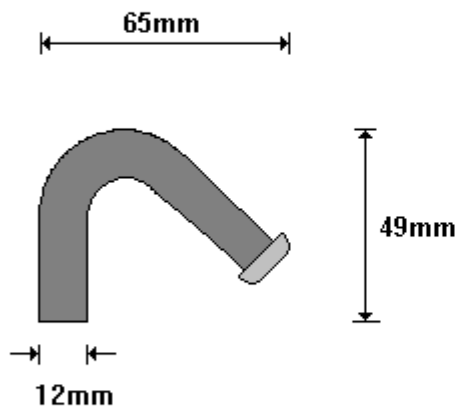

(011) 907 1755/6

**16mm LASHING HOOKS**  
**16MMLH**

General Hinges

(011) 907 1755/6

**STRAIGHT 16mm LASHING HOOKS**  
**16MMLS**

General Hinges

(011) 907 1755/6

**20mm LASHING HOOKS**  
**20MMLH**

General Hinges

(011) 907 1755/6

**12mm LASHING HOOKS (STRAIGHT)**  
**HWSAT 200**

General Hinges

(011) 907 1755/6

**12mm LASHING HOOKS (BENT)**  
**HWSAT 300**

General Hinges

(011) 907 1755/6