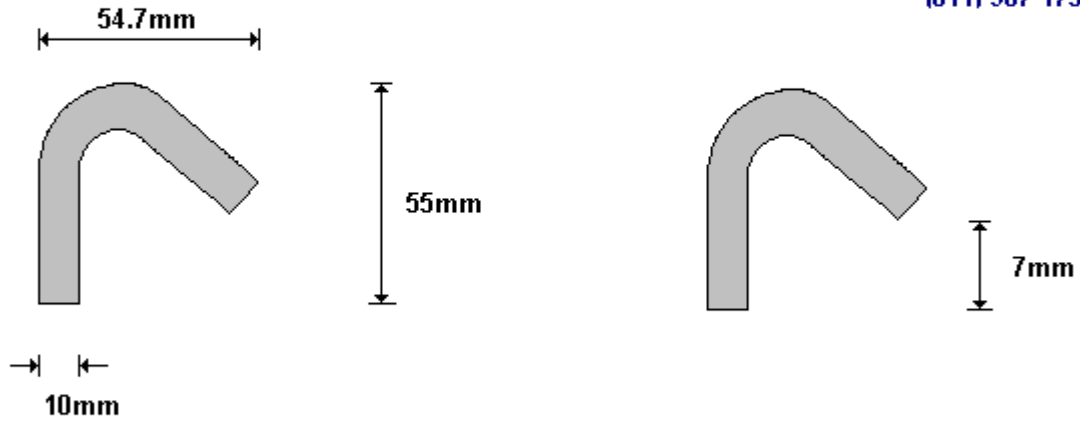

**10mm LASHING HOOKS**  
**10MMLH**

General Hinges

(011) 907 1755/6

**12mm CUP HEAD LASHING HOOK**  
**12MMCHLH**

General Hinges

(011) 907 1755/6

**12mm LASHING HOOKS**  
**12MMLH**

General Hinges

(011) 907 1755/6

**16mm LASHING HOOKS**  
**16MMLH**

General Hinges

(011) 907 1755/6

**STRAIGHT 16mm LASHING HOOKS**  
**16MMLS**

General Hinges

(011) 907 1755/6

**20mm LASHING HOOKS**  
**20MMLH**