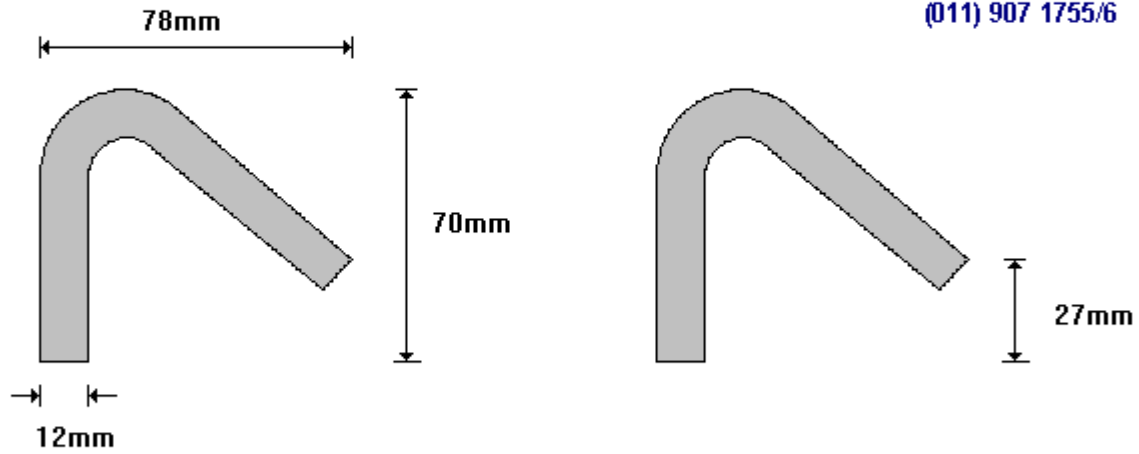

12mm LASHING HOOKS
12MMLH

General Hinges

(011) 907 1755/6