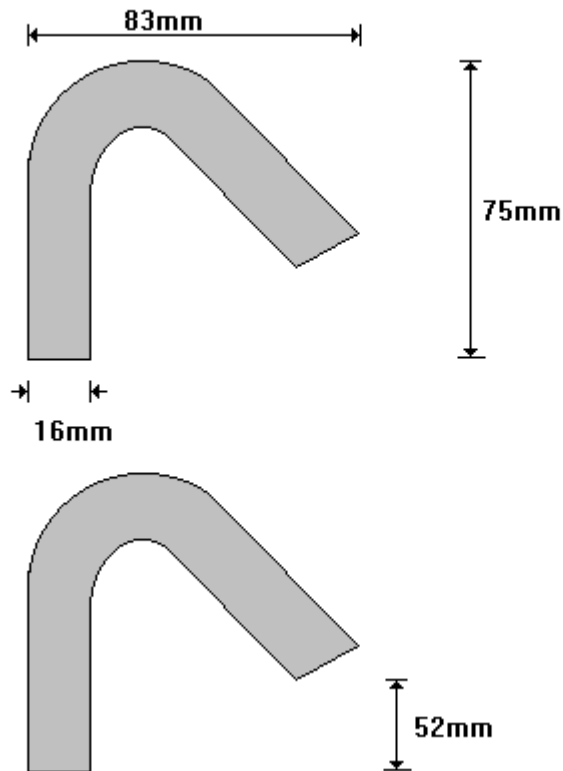

**10mm LASHING HOOKS**  
**10MMLH**

General Hinges

(011) 907 1755/6

**12mm CUP HEAD LASHING HOOK**  
**12MMCHLH**

General Hinges

(011) 907 1755/6

**12mm LASHING HOOKS**  
**12MMLH**

General Hinges

(011) 907 1755/6

**16mm LASHING HOOKS**  
**16MMLH**

General Hinges

(011) 907 1755/6

**STRAIGHT 16mm LASHING HOOKS**  
**16MMLS**

General Hinges

(011) 907 1755/6

**20mm LASHING HOOKS**  
**20MMLH**

General Hinges

(011) 907 1755/6

**12mm LASHING HOOKS (STRAIGHT)**  
**HWSAT 200**

General Hinges

(011) 907 1755/6

**12mm LASHING HOOKS (BENT)**  
**HWSAT 300**

General Hinges

(011) 907 1755/6