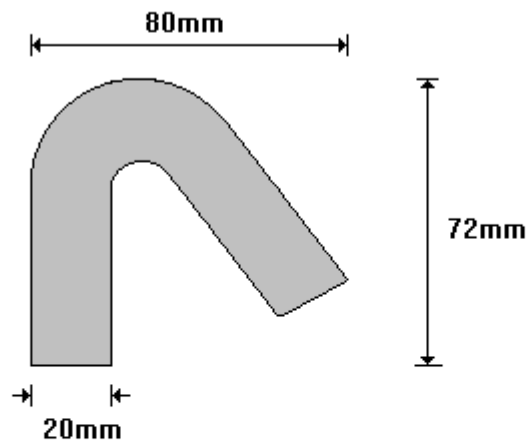

(011) 907 1755/6

**16mm LASHING HOOKS**  
**16MMLH**

General Hinges

(011) 907 1755/6

**STRAIGHT 16mm LASHING HOOKS**  
**16MMLS**

General Hinges

(011) 907 1755/6

**20mm LASHING HOOKS**  
**20MMLH**

General Hinges

(011) 907 1755/6

**12mm LASHING HOOKS (STRAIGHT)**  
**HWSAT 200**

General Hinges

(011) 907 1755/6

**12mm LASHING HOOKS (BENT)**  
**HWSAT 300**

General Hinges

(011) 907 1755/6