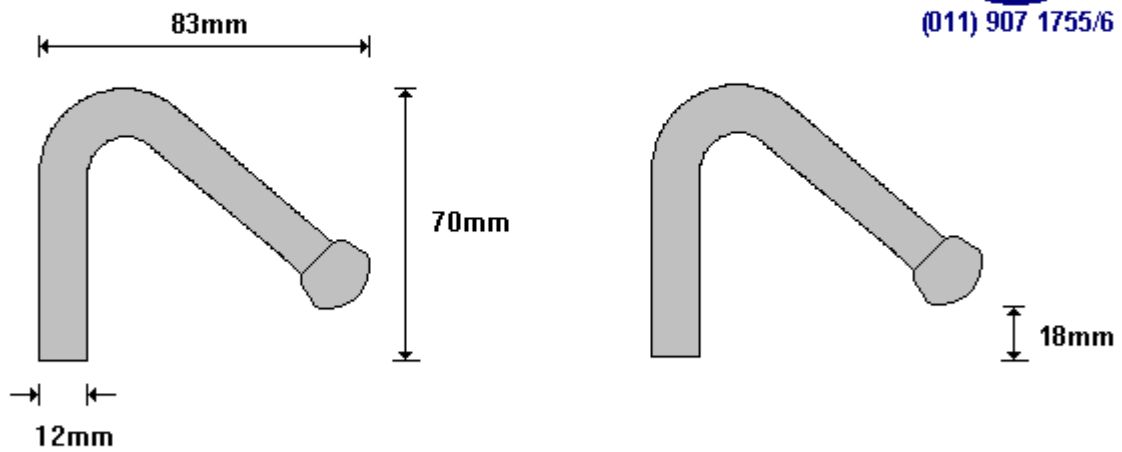

**10mm LASHING HOOKS**  
**10MMLH**

General Hinges

(011) 907 1755/6

**12mm CUP HEAD LASHING HOOK**  
**12MMCHLH**

General Hinges

(011) 907 1755/6

**12mm LASHING HOOKS**  
**12MMLH**

General Hinges

(011) 907 1755/6

**16mm LASHING HOOKS**  
**16MMLH**

General Hinges

(011) 907 1755/6

**STRAIGHT 16mm LASHING HOOKS**  
**16MMLS**

General Hinges

(011) 907 1755/6

**20mm LASHING HOOKS**  
**20MMLH**