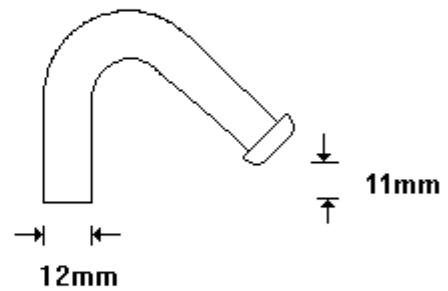

(011) 907 1755/6

**16mm LASHING HOOKS**  
**16MMLH**

General Hinges

(011) 907 1755/6

**STRAIGHT 16mm LASHING HOOKS**  
**16MMLS**

General Hinges

(011) 907 1755/6

**20mm LASHING HOOKS**  
**20MMLH**

General Hinges

(011) 907 1755/6

**12mm LASHING HOOKS (STRAIGHT)**  
**HWSAT 200**

General Hinges

(011) 907 1755/6

**12mm LASHING HOOKS (BENT)**  
**HWSAT 300**

General Hinges

(011) 907 1755/6