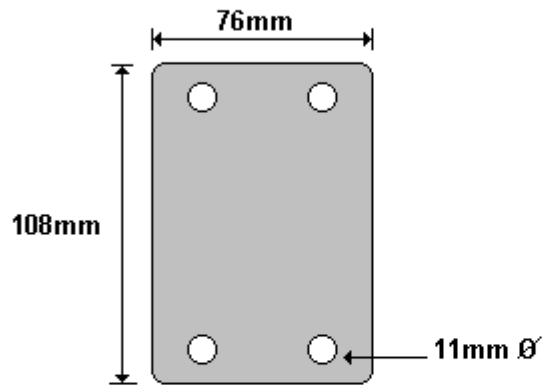

General Hinges

(011) 907 1755/6

**33mm MID GUIDE SPACER  
LSB106**

General Hinges

(011) 907 1755/6

**33mm LARGE GUIDE SPACER  
LSB107**

General Hinges

(011) 907 1755/6

**HEAVY DUTY HINGE BACKING PLATE  
HBP100**

General Hinges

(011) 907 1755/6

**LONG PILLAR LEAF BACKING PLATE  
HBP101**

General Hinges

(011) 907 1755/6

**YORK BACKING PLATE**  
**HBP102**

General Hinges