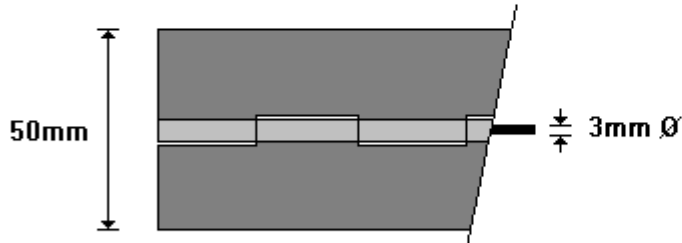

(011) 907 1755/6

1850mm × 50mm × 1.6mm
6 × 2 × 16
PH2200

General Hinges

(011) 907 1755/6

**1.850 x 50 x 1.6 25mm Knuckle 3mm Pin
PH2225**

General Hinges

(011) 907 1755/6

**1850mm x 50mm x 1.6mm GALVANISED
PH2250**