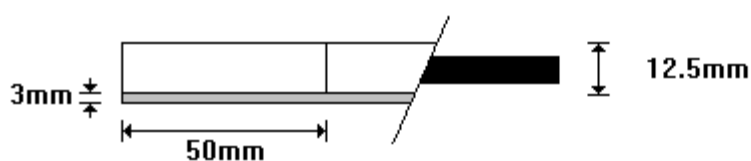

**2340mm x 100mm x 3mm GALV, PUNCHED & COUNTERSUNK
PH3730G**

General Hinges

(011) 907 1755/6

**2760mm x 100mm x 3mm BLACK, PUNCHED & COUNTERSUNK
PH3770B**

General Hinges

(011) 907 1755/6

**2760mm x 100mm x 3mm GALV, PUNCHED & COUNTERSUNK
PH3770G**