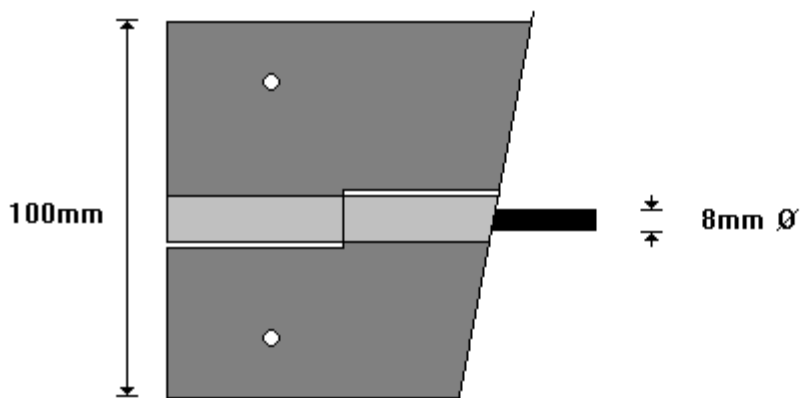

**2340mm x 100mm x 3mm GALV, PUNCHED & COUNTERSUNK
PH3730G**

General Hinges

(011) 907 1755/6

**2760mm x 100mm x 3mm BLACK, PUNCHED & COUNTERSUNK
PH3770B**

General Hinges

(011) 907 1755/6

**2760mm x 100mm x 3mm GALV, PUNCHED & COUNTERSUNK
PH3770G**