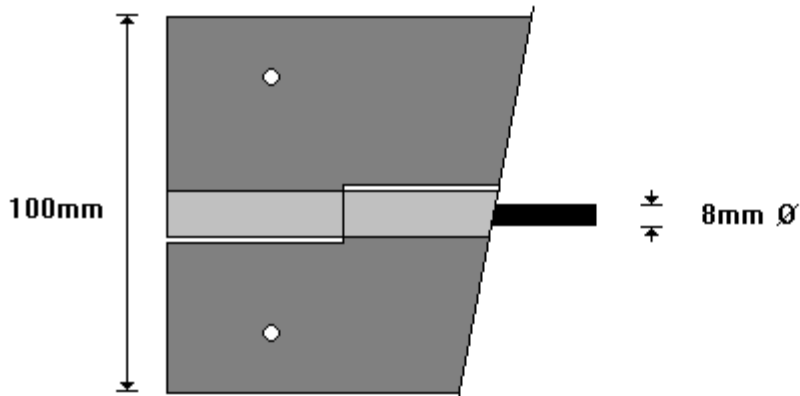

**2340mm x 100mm x 3mm GALV, PUNCHED & COUNTERSUNK
PH3730G**

General Hinges

(011) 907 1755/6