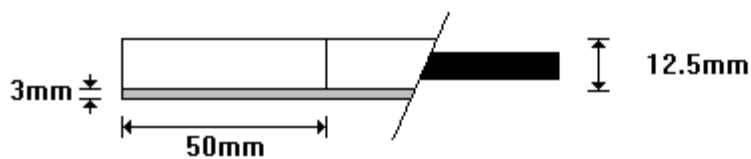

General Hinges

(011) 907 1755/6

**2340mm x 100mm x 3mm
PH3700**

General Hinges

(011) 907 1755/6

**2340mm x 100mm x 3mm BLACK, PUNCHED & COUNTERSUNK
PH3730B**

General Hinges

(011) 907 1755/6