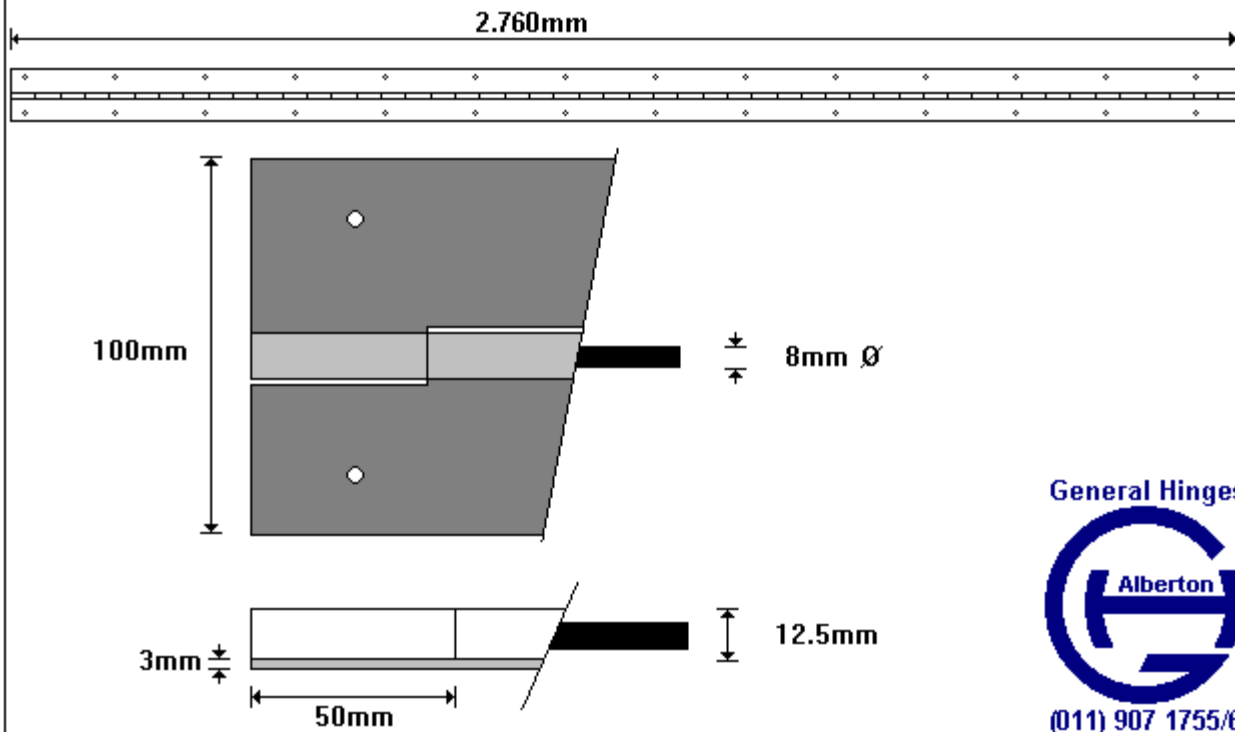

**2340mm x 100mm x 3mm GALV, PUNCHED & COUNTERSUNK
PH3730G**

General Hinges

(011) 907 1755/6

**2760mm x 100mm x 3mm BLACK, PUNCHED & COUNTERSUNK
PH3770B**

General Hinges

(011) 907 1755/6

**2760mm x 100mm x 3mm GALV, PUNCHED & COUNTERSUNK
PH3770G**