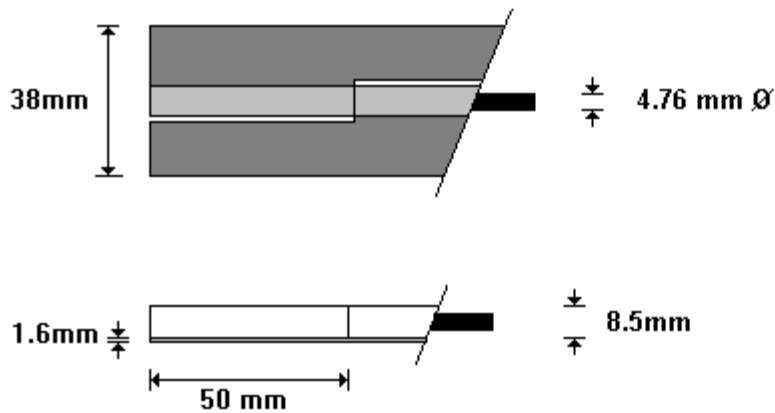

1850mm x 50mm x 1.6mm M/S + S/S PIN
PH4400

**1850mm x 75mm x 1.6mm M/S + S/S PIN
PH4500**

General Hinges

(011) 907 1755/6

**2450mm x 38mm x 1.6mm M/S + S/S PIN
PH4510**

General Hinges

(011) 907 1755/6