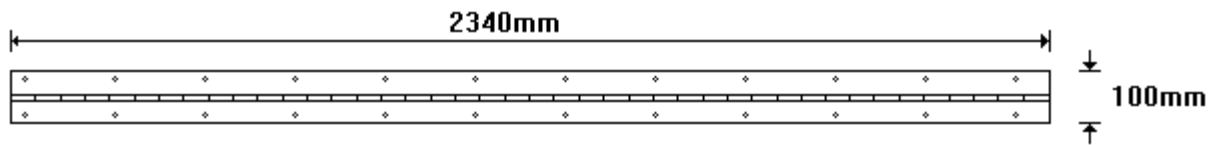

**2340mm x 100mm x 3mm GALV, PUNCHED & COUNTERSUNK
PH3730G**

General Hinges

(011) 907 1755/6