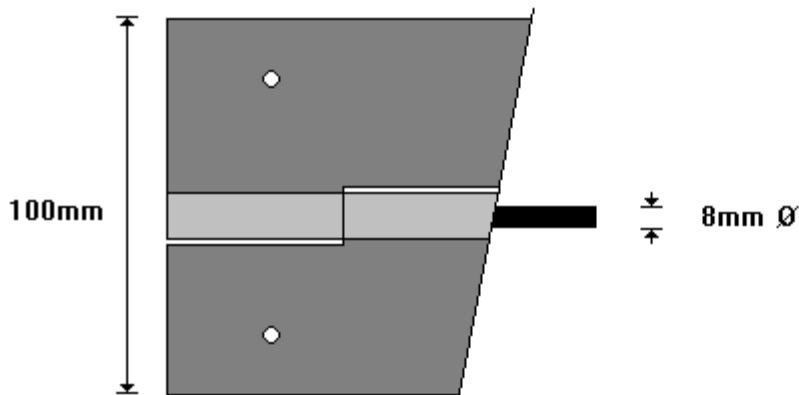

General Hinges

(011) 907 1755/6

**2340mm x 100mm x 3mm
PH3700**

General Hinges

(011) 907 1755/6

**2340mm x 100mm x 3mm BLACK, PUNCHED & COUNTERSUNK
PH3730B**

General Hinges

(011) 907 1755/6