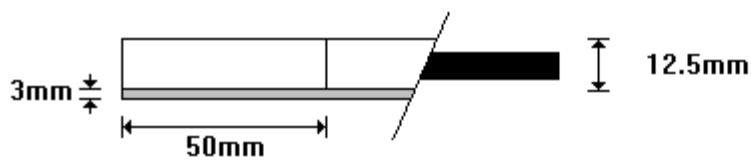

**2340mm x 100mm x 3mm GALV, PUNCHED & COUNTERSUNK
PH3730G**

General Hinges

(011) 907 1755/6