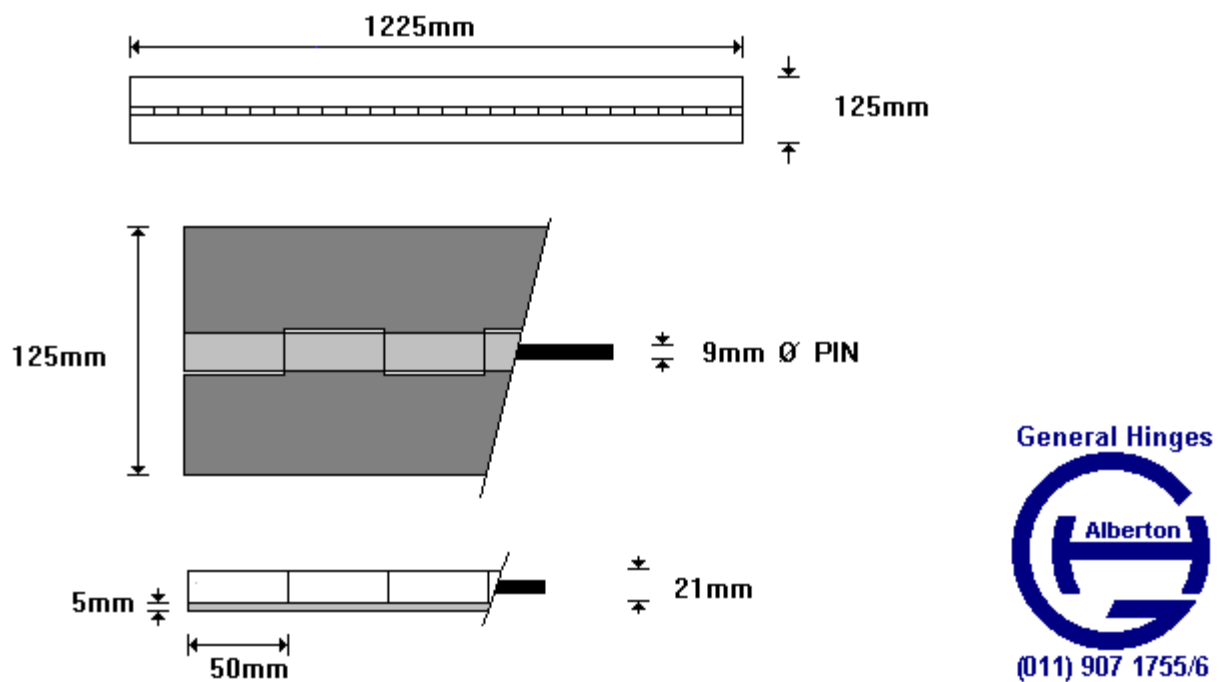

**1225mm x 125mm x 5mm
PH3780**