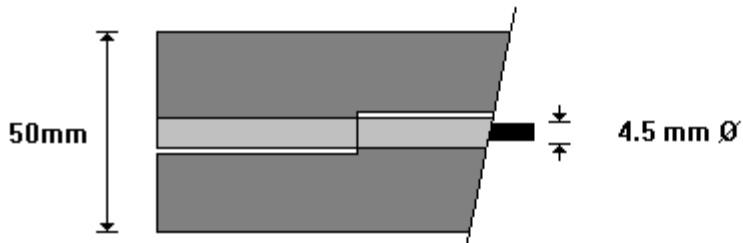

(011) 907 1755/6

1850mm × 50mm × 1.6mm
6 × 2 × 16
PH2200

General Hinges

(011) 907 1755/6

**1.850 x 50 x 1.6 25mm Knuckle 3mm Pin
PH2225**

General Hinges

(011) 907 1755/6

**1850mm x 50mm x 1.6mm GALVANISED
PH2250**