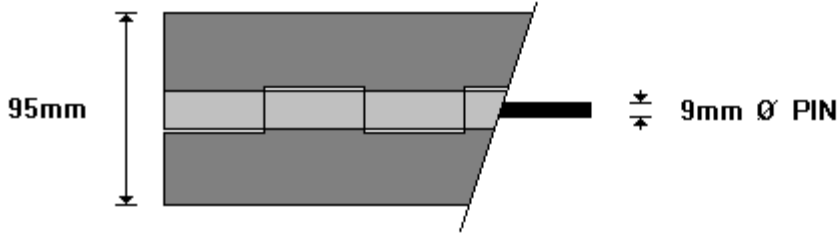

2000mm x 95mm x 5mm
PH3800