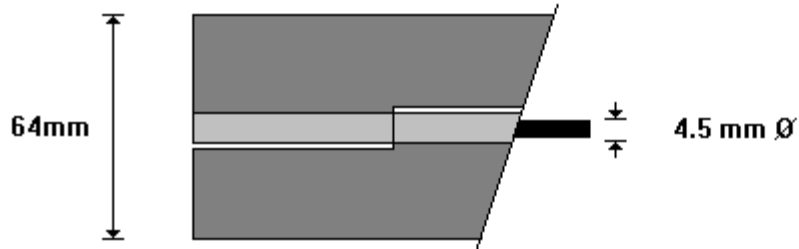

1850mm x 64mm x 1.6mm
PH2300