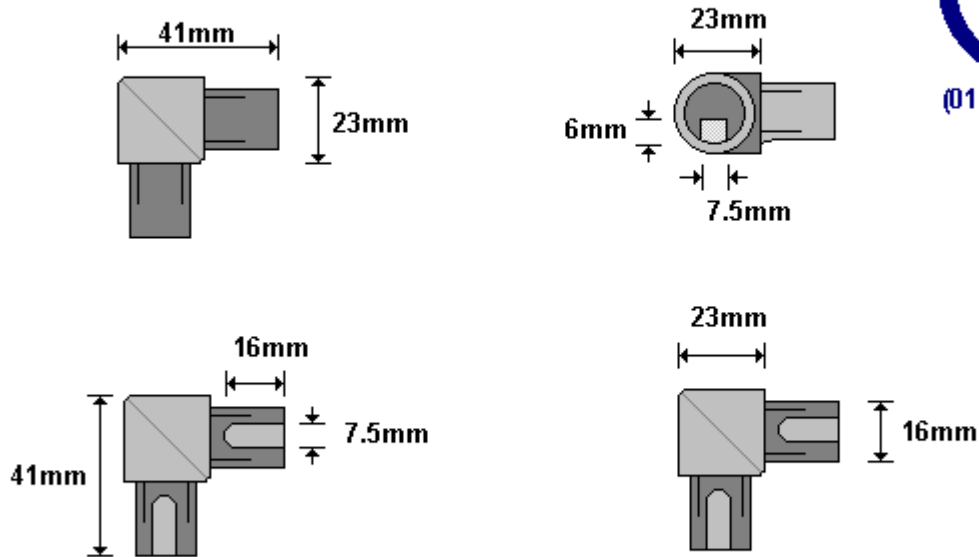

General Hinges

(011) 907 1755/6

**ROOF RACK ALUMINIUM TUBE  
RR200**

General Hinges

(011) 907 1755/6

**ROOF RACK JOINER  
RR300**

General Hinges

(011) 907 1755/6