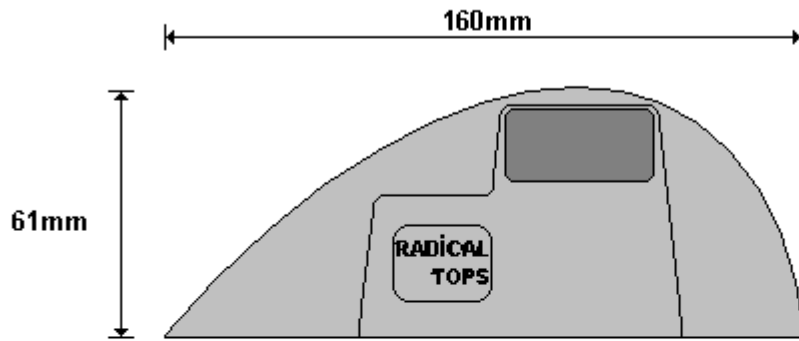

(011) 907 1755/6

**ROOF RACK KIT 1.1m (BENT)**  
**HWRAD102B**

General Hinges

(011) 907 1755/6

**ROOF RACK NYLON BRACKET ONLY  
HWRAD103**

General Hinges

(011) 907 1755/6

**ROOF RACK BRACKET  
RR100**