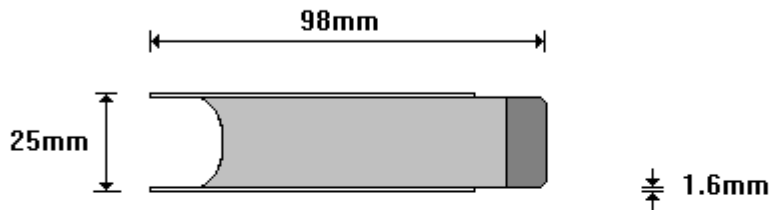

**ROOF RACK BRACKET
RR100**

General Hinges

(011) 907 1755/6