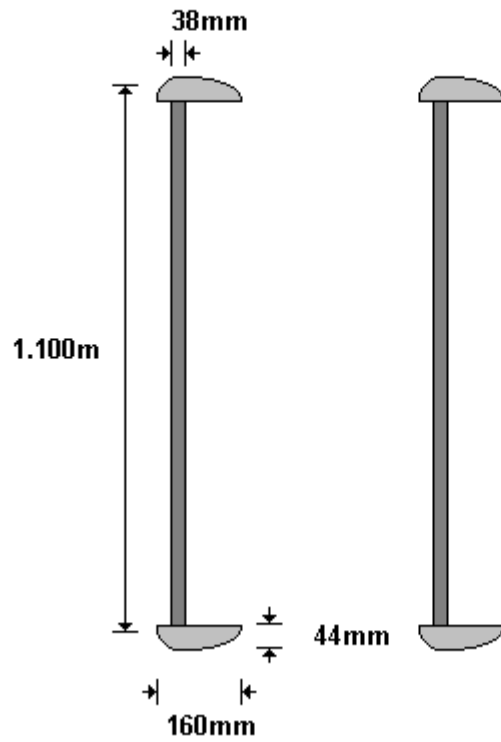

**ROOF RACK KIT 1.0m**  
**HWRAD101**

General Hinges

(011) 907 1755/6

**ROOF RACK KIT 1.0m (BENT)**  
**HWRAD101B**

General Hinges

(011) 907 1755/6

**ROOF RACK KIT 1.1m**  
**HWRAD102**

General Hinges

(011) 907 1755/6

**ROOF RACK KIT 1.1m (BENT)**  
**HWRAD102B**

General Hinges

(011) 907 1755/6

**ROOF RACK NYLON BRACKET ONLY  
HWRAD103**

General Hinges

(011) 907 1755/6

**ROOF RACK BRACKET  
RR100**