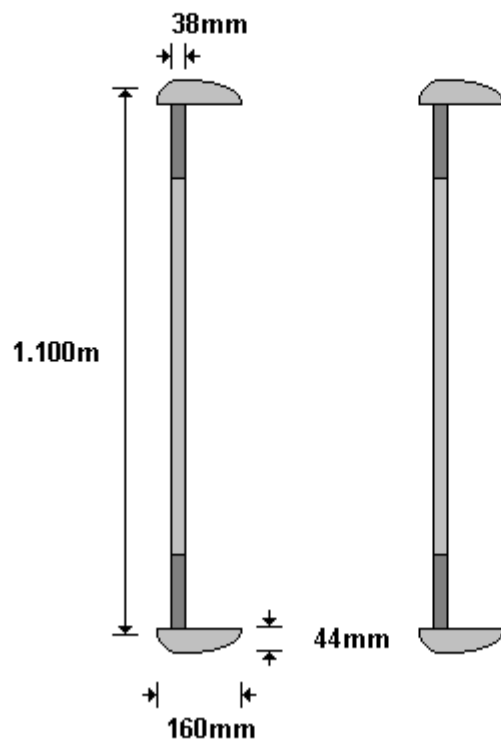

**ROOF RACK KIT 1.0m**  
**HWRAD101**

General Hinges

(011) 907 1755/6

**ROOF RACK KIT 1.0m (BENT)**  
**HWRAD101B**

General Hinges

(011) 907 1755/6

**ROOF RACK KIT 1.1m**  
**HWRAD102**

General Hinges

(011) 907 1755/6

**ROOF RACK KIT 1.1m (BENT)**  
**HWRAD102B**

General Hinges

(011) 907 1755/6

**ROOF RACK NYLON BRACKET ONLY  
HWRAD103**

General Hinges

(011) 907 1755/6

**ROOF RACK BRACKET  
RR100**