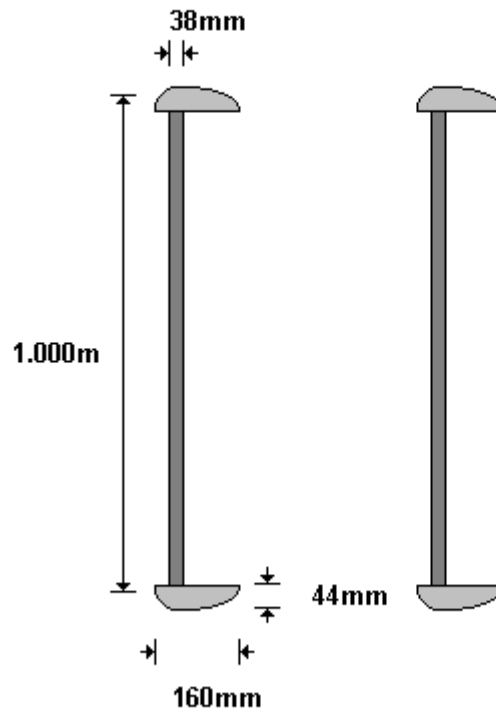

**ROOF RACK KIT 1.0m**  
**HWRAD101**

General Hinges

(011) 907 1755/6

**ROOF RACK KIT 1.0m (BENT)**  
**HWRAD101B**

General Hinges

(011) 907 1755/6

**ROOF RACK KIT 1.1m**  
**HWRAD102**

General Hinges

(011) 907 1755/6

**ROOF RACK KIT 1.1m (BENT)**  
**HWRAD102B**

General Hinges

(011) 907 1755/6

**ROOF RACK NYLON BRACKET ONLY  
HWRAD103**

General Hinges

(011) 907 1755/6

**ROOF RACK BRACKET  
RR100**