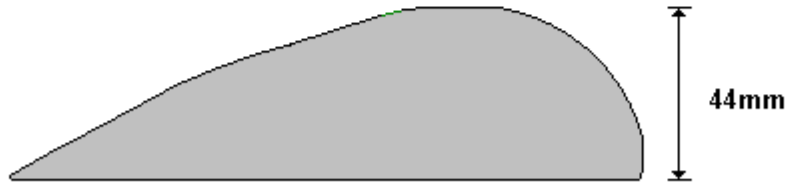

(011) 907 1755/6

**ROOF RACK KIT 1.1m (BENT)**  
**HWRAD102B**

General Hinges

(011) 907 1755/6

**ROOF RACK NYLON BRACKET ONLY  
HWRAD103**

General Hinges

(011) 907 1755/6

**ROOF RACK BRACKET  
RR100**