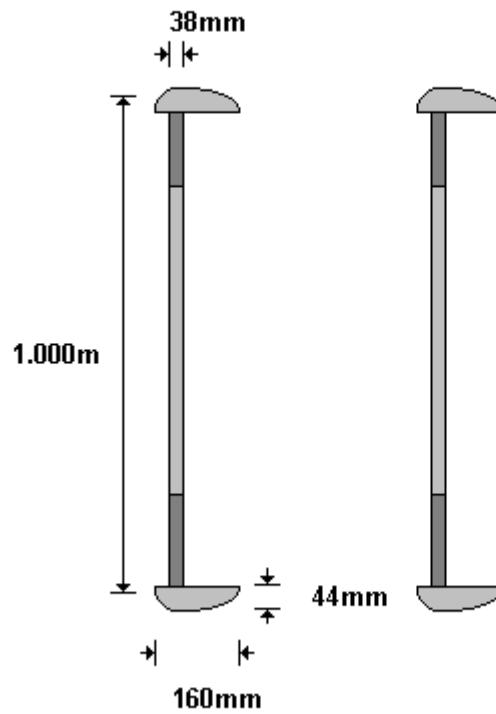

**ROOF RACK KIT 1.0m**  
**HWRAD101**

General Hinges

(011) 907 1755/6

**ROOF RACK KIT 1.0m (BENT)**  
**HWRAD101B**

General Hinges

(011) 907 1755/6

**ROOF RACK KIT 1.1m**  
**HWRAD102**

General Hinges

(011) 907 1755/6

**ROOF RACK KIT 1.1m (BENT)**  
**HWRAD102B**

General Hinges

(011) 907 1755/6

**ROOF RACK NYLON BRACKET ONLY  
HWRAD103**

General Hinges

(011) 907 1755/6

**ROOF RACK BRACKET  
RR100**